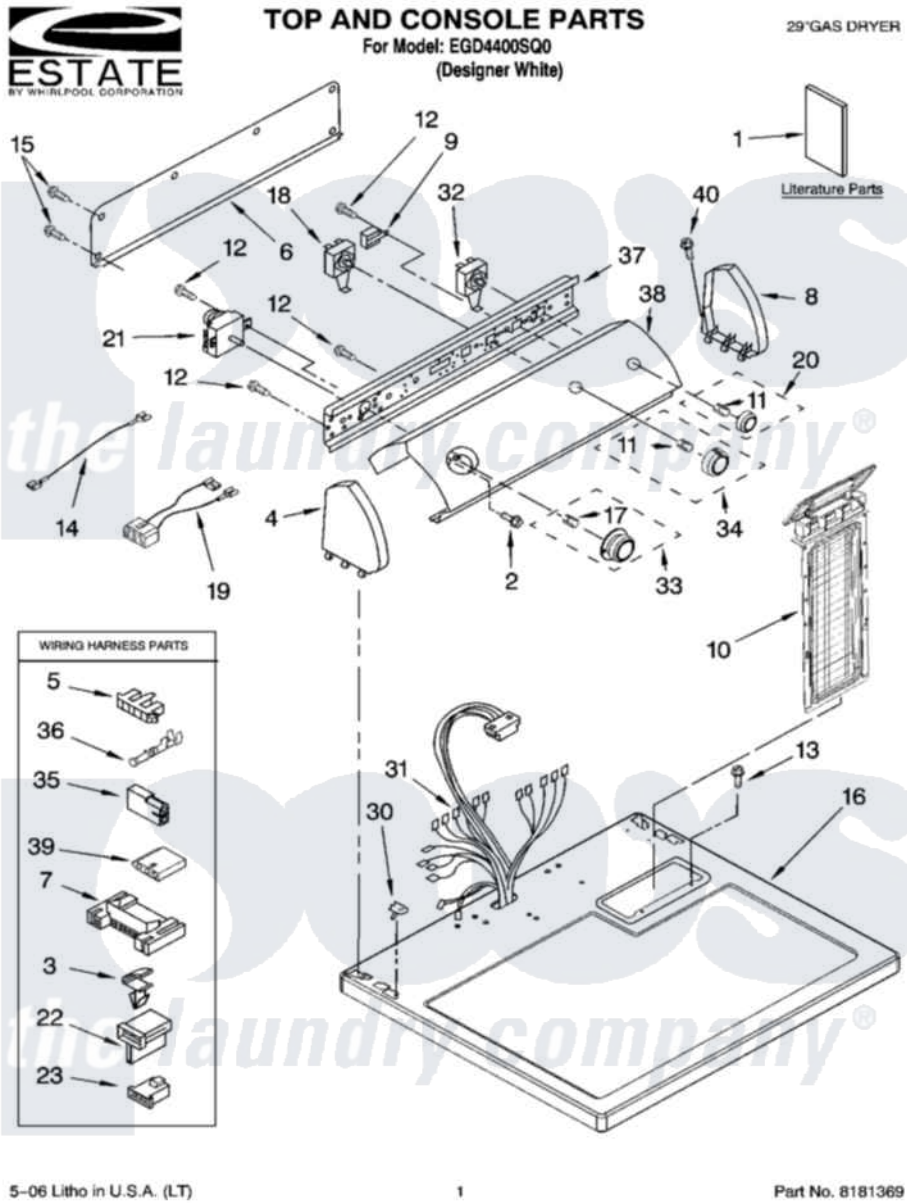

Whirlpool EGD4400SQ0 01 - TOP AND CONSOLE PARTS

5-06 Litho in U.S.A. (LT)

1

Part No. 8181369

Whirlpool [Residential Whirlpool EGD4400SQ0 Dryer Parts](#) Parts Diagram 01 - TOP AND CONSOLE PARTS
 Click on the part number to view part

Item	Original Part Number	Replaced By	Status	Part Description
1	8562589		Not Available	Instructions, Installation
"	8578193		Not Available	Guide, Use & Care
"	8528187			Wiring Diagram
"	W10043000		Not Available	Sheet, Cycle Feature
"	BLANK		Not Available	Following May Be Purchased DO-IT-YOURSELF REPAIR MANUALS
"	677818		Not Available	Manual, Do-It- Yourself Repair (Dryer)
2	8533951	3400859		Screw, Grounding
3	3394427			Clip-Harness
4	8274437	279960		Endcap
5	3397269			Connector, Timer
6	8274261			Do-It-Yourself Repair Manuals
7	3395683			Receptacle, Multi-Terminal
8	8274434	279960		Endcap
9	694419			Mini-Buzzer

10	8558463		HAndle And Lint Screen Assembly
11	8536939		Clip, Knob
12	8533971	90767	Screw, 8A X 3/8 HeX Washer Head Tapping
13	688983	487240	Screw, For Mtg. Service Capacitor
14	3401674		Wire, Jumper
15	693995		Screw, Hex Head
16	8557930	8563985	Top
17	688805		Clip, Spring Knob
18	3405152		Switch, Wrinkle Shield
19	8283292	8283276	Wire, Jumper
20	8538959		Knob, Push-To-Start
21	3976584		Timer Assembly
22	3403499		Connector, 2-Postion
23	3403498		Connector, 3-Position
30	357213		Nut, Push-In
31	8299876		Harness, Wiring
32	3977456		Switch, Push-To-Start
33	8538953		Timer Knob Assembly
34	8538957		Knob, Control
35	717252		Receptacle, Terminal
36	94614		Terminal
37	8271418		Bracket, Control
38	8578964		Panel, Control
39	3936144		Do-It-Yourself Repair Manuals
40	388326		Screw, 8-18 X 1.25