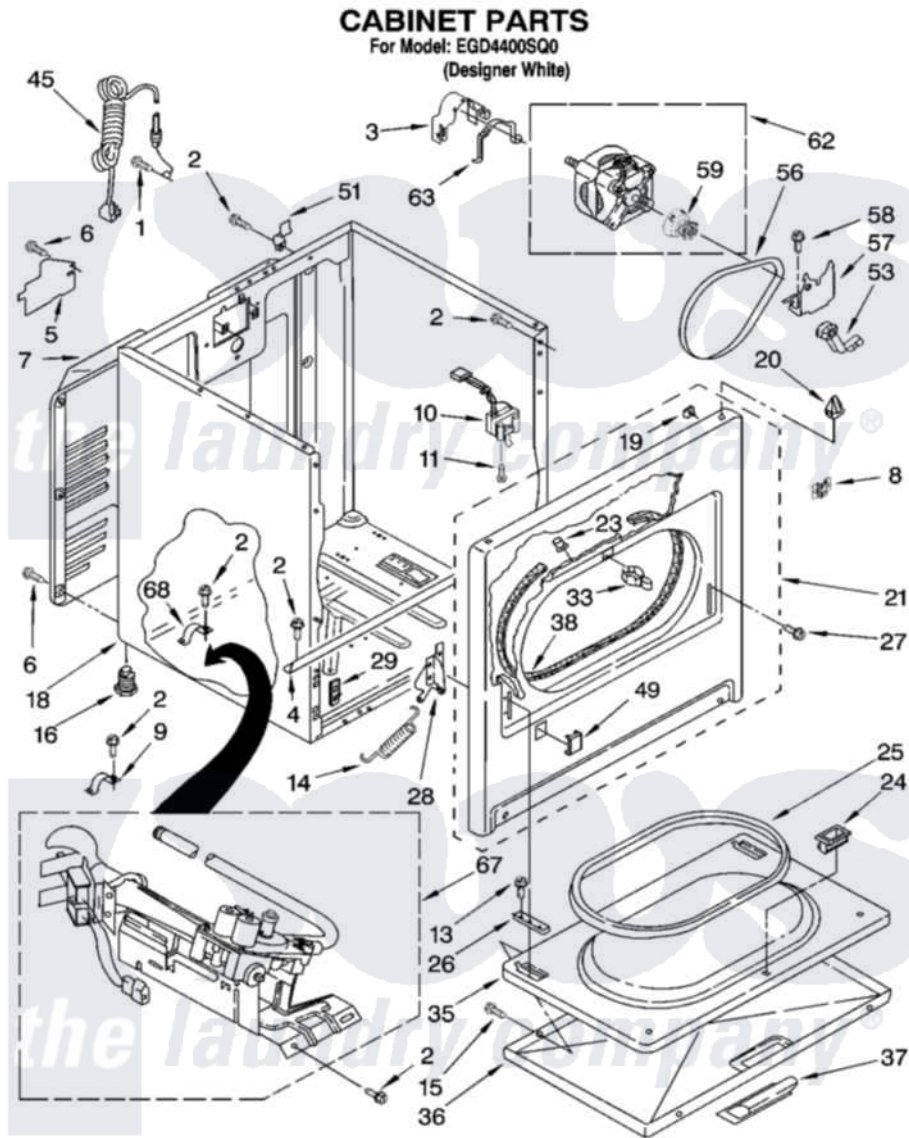

Whirlpool EGD4400SQ0 02 - CABINET PARTS

8181369

3

Whirlpool Residential Whirlpool EGD4400SQ0 Dryer Parts Parts Diagram 02 - CABINET PARTS
Click on the part number to view part

Item	Original Part Number	Replaced By	Status	Part Description
1	697776	4331106		Screw, No.10-32 X 7/16
2	343641	681414		Screw, 10AB X 1/2
3	3404162			Clamp, Motor
4	8541400			Bracket, Cabinet
5	3396795			Cover, Terminal Block
6	693995			Screw, Hex Head
7	3396805	280043		Panel-Rear
8	8546676	W10041960		Spring, Door
9	3980175			Clamp, Elbow
10	3406109	3406107		Door Switch Assembly
11	697773	3395530		Screw
13	694091			Trim, Side Right Hand
14	8541401	W10041960		Spring, Door
15	3357011	308685		Side Trim)
16	3392100	49621		Feet-Leveling
"	279810			Foot-Optional

18	8530603	8533643	Cabinet
19	98234		Clip, U-Bend
20	690363	18776	Lock, Front Top
21	3395197	279740	Panel
23	685203	279220	Clip
24	3389441		Door Catch Assembly
25	3390731		Seal, Door
26	337189		Clip, Hinge
27	342043	486146	Screw
28	8066056		Hinge, Door
"	8066057		Hinge, Door
29	3394083		Clip, Front Panel
33	696144	279570	Latch
35	695737		Door, Rear
36	3393549		Door, Front
37	690270	348721	Handle
38	3406129		Seal And Bearing Assembly
45	344020	3401402	Cord, Power
49	3394975		Plug, Front Panel
51	8066217		Hinge, Top
53	691366		Idler And Pulley Assembly
56	8066065	341241	Belt
57	348780		Base, Motor
58	3400500		Bolt, 3405245 5/16-18 X 3/4
59	8066184		Pulley, Motor
62	8066206	279827	Motor-Drve
63	660658		Clamp, Motor Mounting 343481 685441
67	8318272	W10465748	Burner-Gas
68	341029		Clamp, Pipe Door Spring