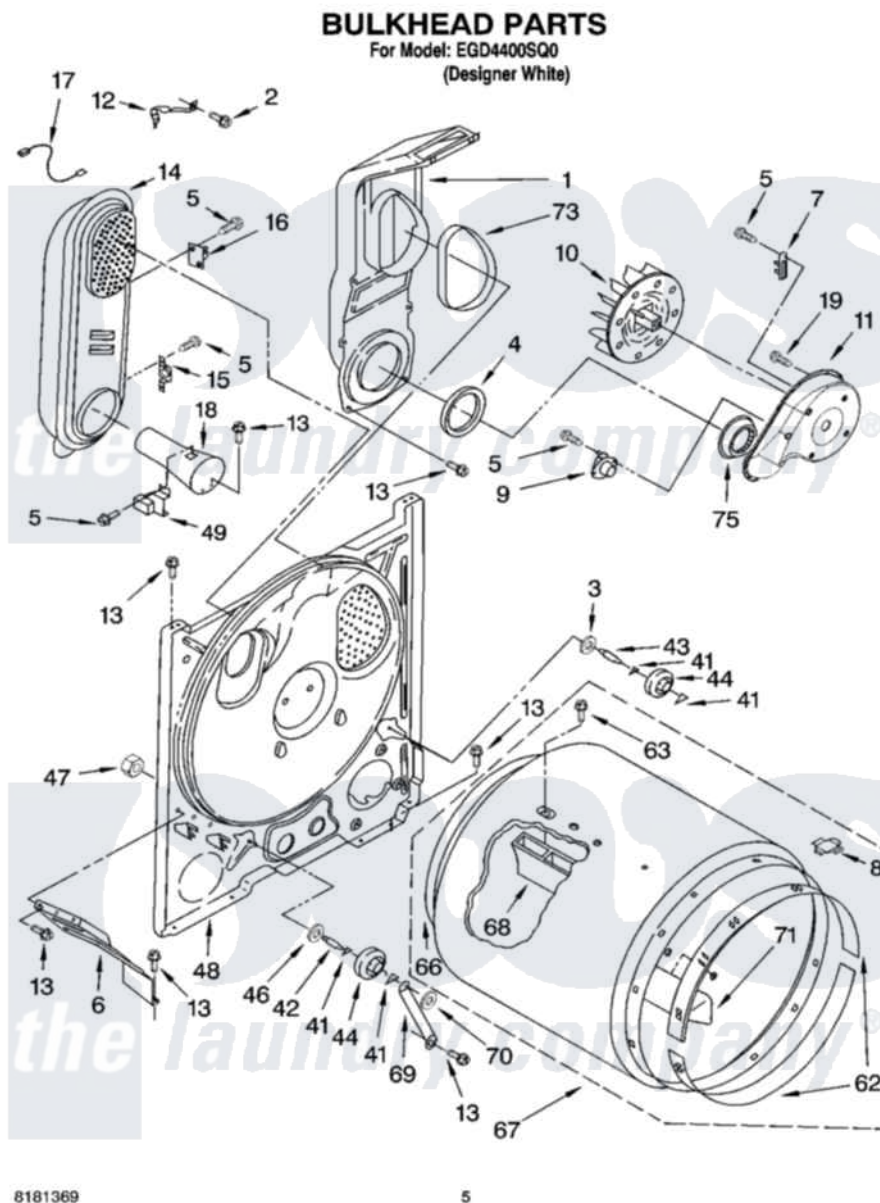

# Whirlpool EGD4400SQ0 03 - BULKHEAD PARTS

Whirlpool [Residential Whirlpool EGD4400SQ0 Dryer Parts](#) Parts Diagram 03 - BULKHEAD PARTS  
Click on the part number to view part

Item	Original Part Number	Replaced By	Status	Part Description
1	<a href="#">348368</a>			Lint Chute Assembly
2	<a href="#">489463</a>			Screw, 8-18 X 1/16
3	<a href="#">3388703</a>			Washer, Support
4	<a href="#">347139</a>			Seal, Lint Chute
5	<a href="#">90767</a>			Screw, 8A X 3/8 HeX Washer Head Tapping
6	<a href="#">3406022</a>			Bracket, Bulkhead
7	<a href="#">3392519</a>			Thermal Limiter
8	<a href="#">8066086</a>			Plug, Drum Hole
9	<a href="#">3387134</a>			Thermostat, Internal-Bias
10	<a href="#">694089</a>			Wheel, Blower
11	<a href="#">8577230</a>			Housing, Blower
12	<a href="#">8066155</a>			Clip, Heater Box
13	343641	<a href="#">681414</a>		Screw, 10AB X 1/2
14	8530285	<a href="#">279980</a>		Box
15	<a href="#">3403140</a>			Thermostat, High-Limit 205F
16	<a href="#">280010</a>			Kit, Thermal Cut-Off

17	<a href="#">3401707</a>		Jumper, Tco-High Limit
18	<a href="#">8066049</a>		Funnel, Burner Light
19	3390647	<a href="#">488729</a>	Screw
41	<a href="#">690997</a>		Washer, Thrust
42	3399506	<a href="#">W10359270</a>	Shaft, Drum Roller Threads
43	3399507	<a href="#">W10359269</a>	Shaft, Drum Roller Threads
44	3397590	<a href="#">349241T</a>	Support
46	<a href="#">348197</a>		Washer, Support
47	<a href="#">3359452</a>		Nut, Lock
48	3403491	<a href="#">279796</a>	Bulkhead
49	<a href="#">338906</a>		Radiant, Sensor
62	692526	<a href="#">279441</a>	BeaRng-Rng
63	97787	<a href="#">W10109200</a>	Screw, Baffle Mounting
66	3406130	<a href="#">279857</a>	Seal
67	<a href="#">695587</a>		Drum Assembly
68	<a href="#">692490</a>		Baffle, Drum
69	<a href="#">3976434</a>		Bracket, Support Shaft
70	<a href="#">90296</a>		Nut, Push On
71	<a href="#">3403636</a>		Baffle, Drum
73	<a href="#">339956</a>		Seal, Air Duct To Bulkhead
75	<a href="#">696302</a>		Shield, Exhaust