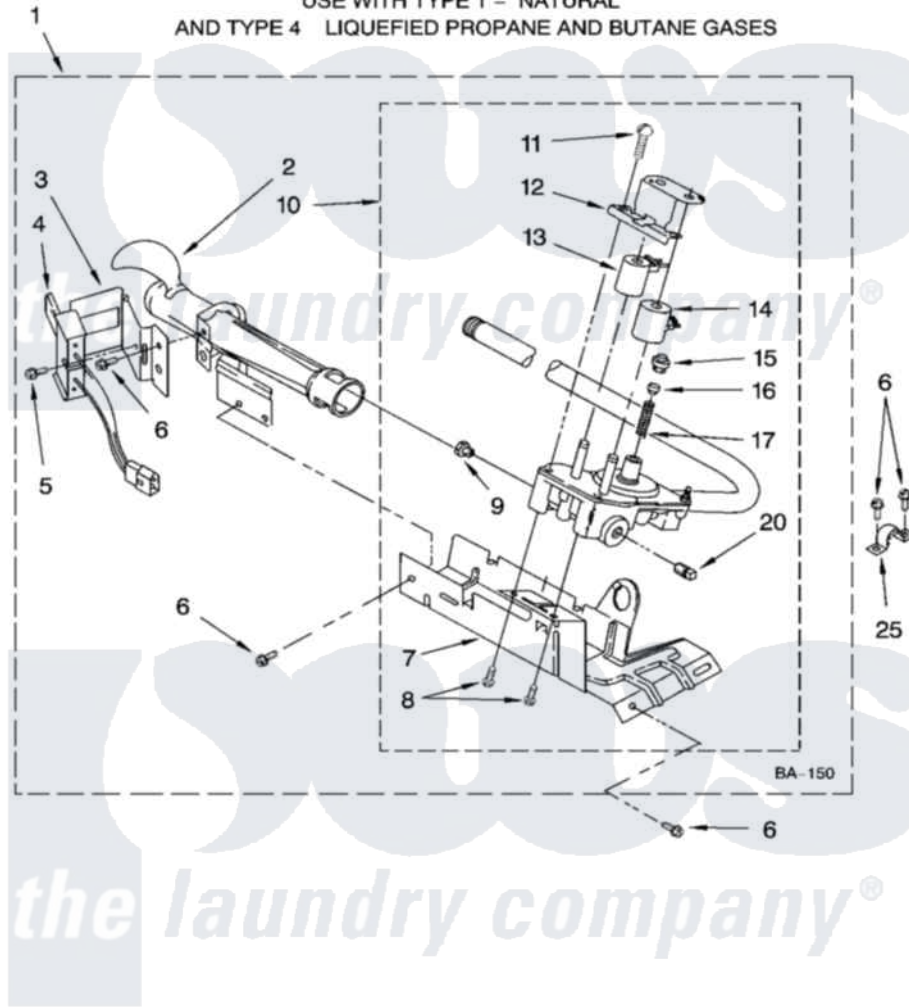

Whirlpool EGD4400SQ 04 - 8318272 BURNER ASSEMBLY, OPTIONAL PARTS (NOT INCLUDED)

8318272 BURNER ASSEMBLY

For Model: EGD4400SQ0

(Designer White)

USE WITH TYPE 1 - NATURAL
AND TYPE 4 LIQUEFIED PROPANE AND BUTANE GASES

8181369

7

Whirlpool [Residential Whirlpool EGD4400SQ0 Dryer Parts](#) Parts Diagram 04 - 8318272 BURNER ASSEMBLY, OPTIONAL PARTS (NOT INCLUDED).
Click on the part number to view part

Item	Original Part Number	Replaced By	Status	Part Description
1	8318272	W10465748		Burner-Gas
2	688617	693140		Burner
3	694298			Bracket, Ignitor
4	686590	279311		Ignitor
5	3393909			Screw, 8-32 X 7/8
6	343641	681414		Screw, 10AB X 1/2
7	693986			Base, Burner
8	3387057			Screw, 10-16 X 1/2 Orifice, Burner
9	234826			Orifice, Burner Type 1
"	229742			Orifice, Burner
"	234868			Orifice, Burner
10	8318277	W10337269		Valve-Gas
11	694421			Screw, Bracket Mounting
12	694538			Bracket, Shunt