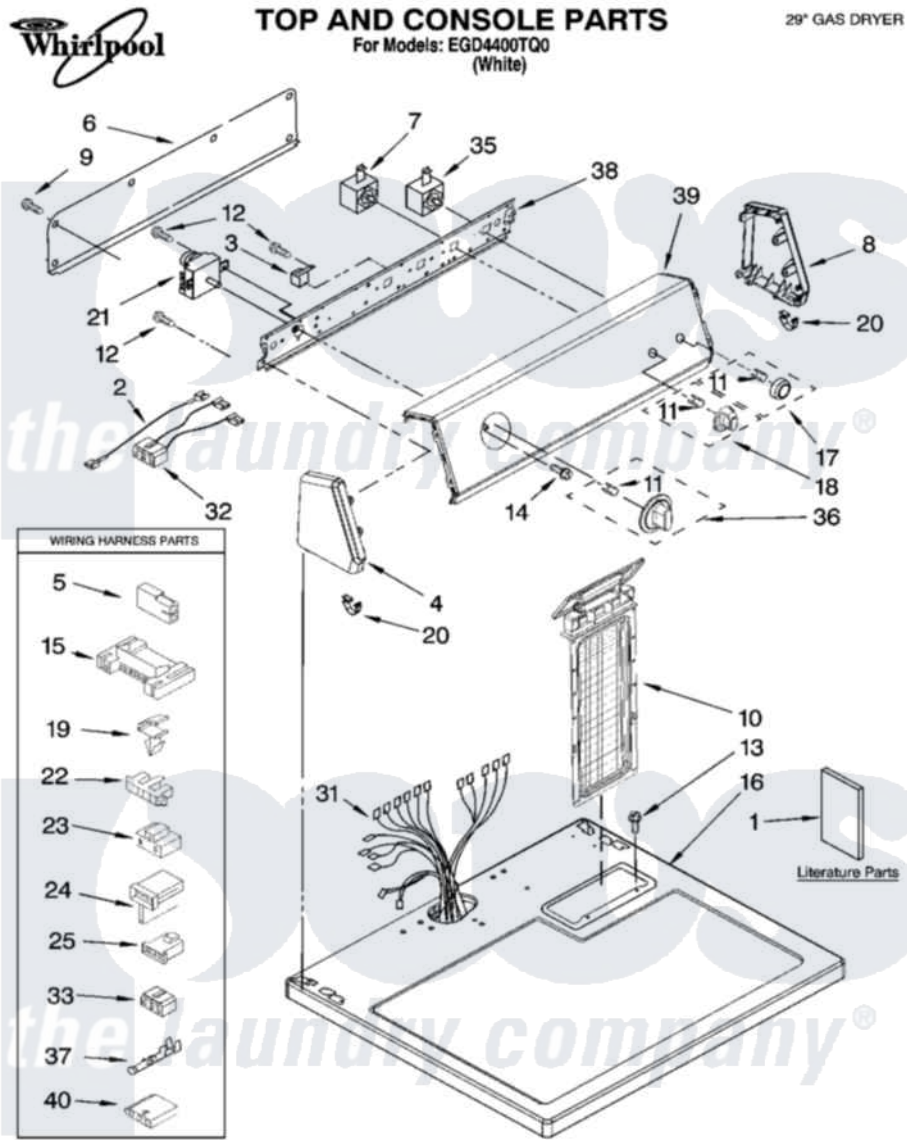

# Whirlpool EGD4400TQ0 01 - TOP AND CONSOLE PARTS

2-07 Litho in U.S.A.(LT)

1

Part No. W10124232 Rev. A

Whirlpool Residential Whirlpool EGD4400TQ0 Dryer Parts Parts Diagram 01 - TOP AND CONSOLE PARTS

[Click on the part number to view part](#)

10	<a href="#">8558463</a>		Handle And Lint Screen Assembly
11	<a href="#">8536939</a>		Clip, Knob
12	8533971	<a href="#">90767</a>	Screw, 8A X 3/8 HeX Washer Head Tapping
13	688983	<a href="#">487240</a>	Screw, For Mtg. Service Capacitor
14	8533951	<a href="#">3400859</a>	Screw, Grounding
15	<a href="#">3395683</a>		Receptacle, Multi-Terminal
16	8559800	<a href="#">8563663</a>	Top
17	<a href="#">W10110066</a>		Knob, Push-To-Start
18	<a href="#">W10110063</a>		Knob, Control
19	<a href="#">3394427</a>		Clip-Harness
20	<a href="#">8312709</a>		Clip-Console
21	<a href="#">8299765</a>		Timer Assembly
22	<a href="#">3397269</a>		Connector, Timer
23	<a href="#">3401144</a>		Connector
24	<a href="#">3403499</a>		Connector, 2-Postion
25	<a href="#">3403498</a>		Connector, 3-Position
31	<a href="#">8299878</a>		Harness, Wiring
32	<a href="#">8539893</a>		Wire, Jumper
33	<a href="#">3347243</a>		Block, Disconnect
35	<a href="#">3398095</a>		Switch, Push-To-Start
36	<a href="#">W10110064</a>		Timer Knob Assembly
37	<a href="#">94614</a>		Terminal
38	<a href="#">8579672</a>		Bracket, Control
39	W10114901	Not Available	Panel, Control
40	<a href="#">3936144</a>		Do-It-Yourself Repair Manuals