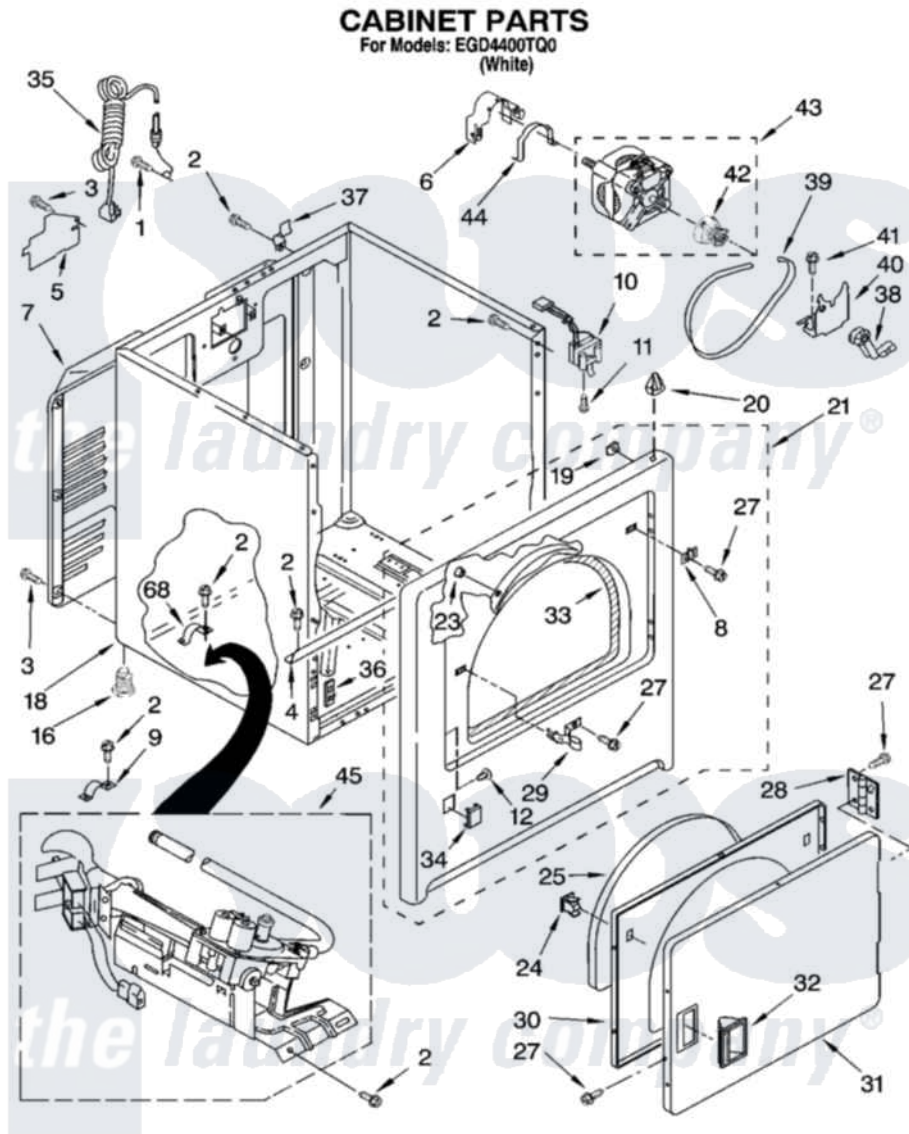

Whirlpool EGD4400TQ0 02 - CABINET PARTS

W10124232

3

Whirlpool Residential Whirlpool EGD4400TQ0 Dryer Parts Parts Diagram 02 - CABINET PARTS

[Click on the part number to view part](#)

Item	Original Part Number	Replaced By	Status	Part Description
1	697776	4331106		Screw, No.10-32 X 7/16
2	343641	681414		Screw, 10AB X 1/2
3	693995			Screw, Hex Head
4	8541400			Bracket, Cabinet
5	3396795			Cover, Terminal Block
6	3404162			Clamp, Motor
7	3396805	280043		Panel-Rear
8	3403630			Plug, Strike Hole
9	3980175			Clamp, Elbow
10	3406109	3406107		Door Switch Assembly
11	697773	3395530		Screw
12	3404413			Plug, Hinge Hole
16	3392100	49621		Feet-Leveling
"	279810			Foot-Optional
18	8530603	8533643		Cabinet
19	98234			Clip, U-Bend

20	690363	18776	Lock, Front Top
21	3403447	279854	Panel
23	685203	279220	Clip
24	3389441		Door Catch Assembly
25	3405246		Seal, Door Push-To-Start
27	342055	488627	Screw
28	3405514	W10362431	Hinge And Pin Assembly
29	3403431		Strike, Panel
30	3402341		Door, Inner
31	3402335		Door, Front
32	3405184		Handle, Door
33	3406129		Seal And Bearing Assembly
34	3394975		Plug, Front Panel
35	344020	3401402	Cord, Power
36	3394083		Clip, Front Panel
37	8066217		Hinge, Top
38	691366		Idler And Pulley Assembly
39	8066065	341241	Belt
40	348780		Base, Motor
41	3400500		Bolt, 3405245 5/16-18 X 3/4
42	8066184		Pulley, Motor
43	8066206	279827	Motor-Drve
44	660658		Clamp, Motor Mounting 343481 685441
45	8318272	W10465748	Burner-Gas
68	341029		Clamp, Pipe Door Spring