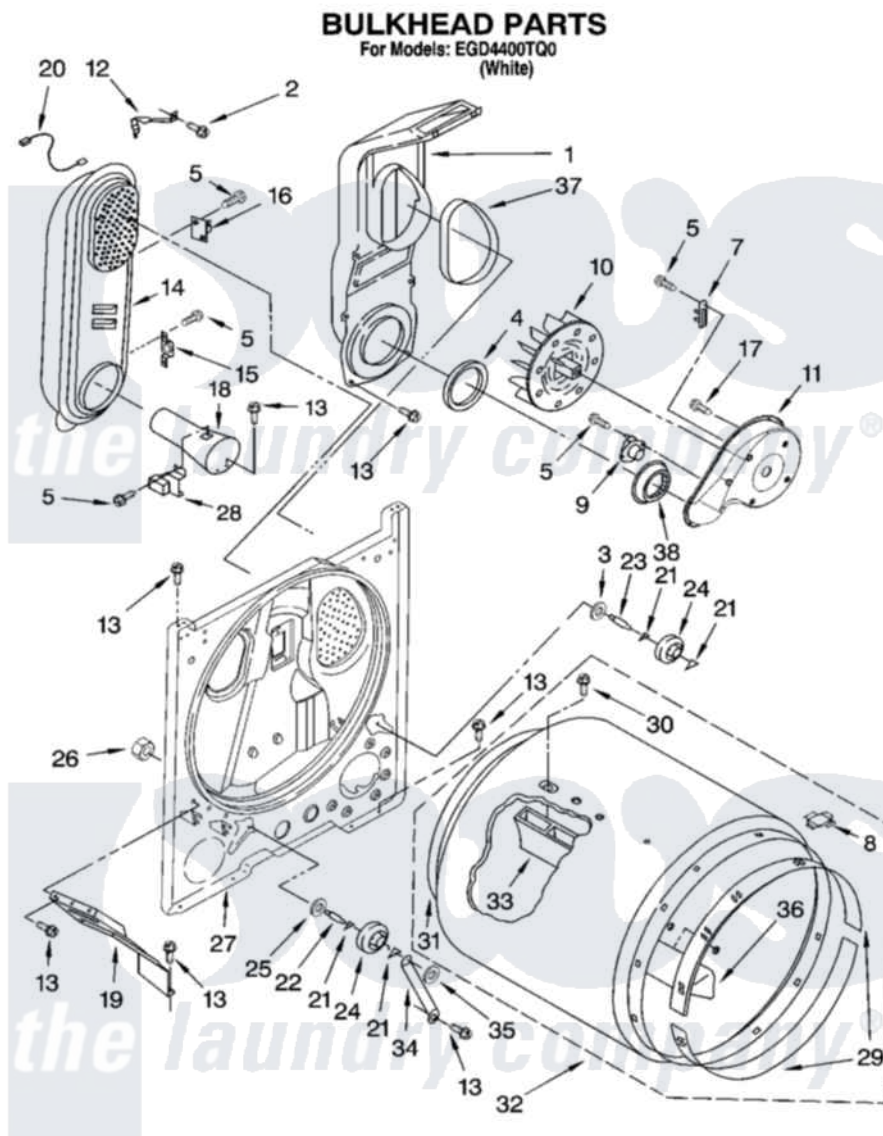

# Whirlpool EGD4400TQ0 03 - BULKHEAD PARTS

W10124232

5

Whirlpool [Residential Whirlpool EGD4400TQ0 Dryer Parts](#) Parts Diagram 03 - BULKHEAD PARTS

[Click on the part number to view part](#)

Item	Original Part Number	Replaced By	Status	Part Description
1	<a href="#">348368</a>			Lint Chute Assembly
2	<a href="#">489463</a>			Screw, 8-18 X 1/16
3	<a href="#">3388703</a>			Washer, Support
4	<a href="#">347139</a>			Seal, Lint Chute
5	<a href="#">90767</a>			Screw, 8A X 3/8 HeX Washer Head Tapping
7	<a href="#">3392519</a>			Thermal Limiter
8	<a href="#">8066086</a>			Plug, Drum Hole
9	<a href="#">3387134</a>			Thermostat, Internal-Bias
10	<a href="#">694089</a>			Wheel, Blower
11	<a href="#">8577230</a>			Housing, Blower
12	3398161			CLIP
13	343641	<a href="#">681414</a>		Screw, 10AB X 1/2
14	8530285	<a href="#">279980</a>		Box
15	<a href="#">3403140</a>			Thermostat, High-Limit 205F
16	<a href="#">280010</a>			Kit, Thermal Cut-Off
17	3390647	<a href="#">488729</a>		Screw

18	<a href="#">8066049</a>		Funnel, Burner Light
19	<a href="#">3406022</a>		Bracket, Bulkhead
20	<a href="#">3401707</a>		Jumper, Tco-High Limit
21	<a href="#">690997</a>		Washer, Thrust
22	3399506	<a href="#">W10359270</a>	Shaft, Drum Roller Threads
23	3399507	<a href="#">W10359269</a>	Shaft, Drum Roller Threads
24	3397590	<a href="#">349241T</a>	Support
25	<a href="#">348197</a>		Washer, Support
26	<a href="#">3359452</a>		Nut, Lock
27	<a href="#">3403410</a>		Bulkhead
28	<a href="#">338906</a>		Radiant, Sensor
29	692526	<a href="#">279441</a>	BeaRng-Rng
30	<a href="#">W10109200</a>		Screw, Baffle Mounting
31	3406130	<a href="#">279857</a>	Seal
32	<a href="#">695587</a>		Drum Assembly
33	<a href="#">692490</a>		Baffle, Drum
34	<a href="#">3976434</a>		Bracket, Support Shaft
35	<a href="#">90296</a>		Nut, Push On
36	<a href="#">3403636</a>		Baffle, Drum
37	<a href="#">339956</a>		Seal, Air Duct To Bulkhead
38	<a href="#">696302</a>		Shield, Exhaust