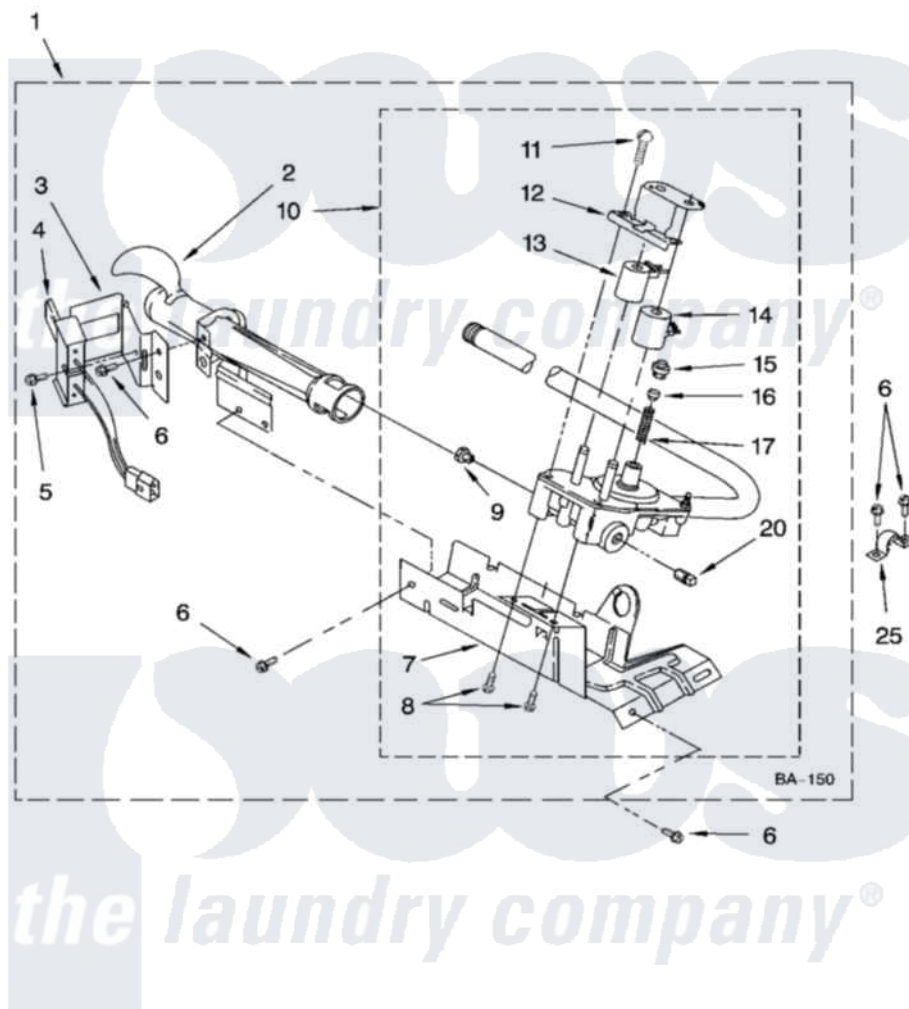

Whirlpool EGD4400TQ0 04 - 8318272 BURNER ASSEMBLY, OPTIONAL PARTS (NOT INCLUDED)

**8318272 BURNER ASSEMBLY**

For Models: EGD4400TQ0  
(White)

W10124232

7

Whirlpool Residential Whirlpool EGD4400TQ0 Dryer Parts Parts Diagram 04 - 8318272 BURNER ASSEMBLY, OPTIONAL PARTS (NOT INCLUDED).  
Click on the part number to view part

Item	Original Part Number	Replaced By	Status	Part Description
1	8318272	<a href="#">W10465748</a>		Burner-Gas
2	688617	<a href="#">693140</a>		Burner
3	<a href="#">694298</a>			Bracket, Ignitor
4	686590	<a href="#">279311</a>		Ignitor
5	<a href="#">3393909</a>			Screw, 8-32 X 7/8
6	343641	<a href="#">681414</a>		Screw, 10AB X 1/2
7	693986			Base, Burner
8	<a href="#">3387057</a>			Screw, 10-16 X 1/2 Orifice, Burner
9	<a href="#">234826</a>			Orifice, Burner Type 1
"	<a href="#">229742</a>			Orifice, Burner
"	<a href="#">234868</a>			Orifice, Burner
10	8318277	<a href="#">W10337269</a>		Valve-Gas
11	<a href="#">694421</a>			Screw, Bracket Mounting
12	<a href="#">694538</a>			Bracket, Shunt