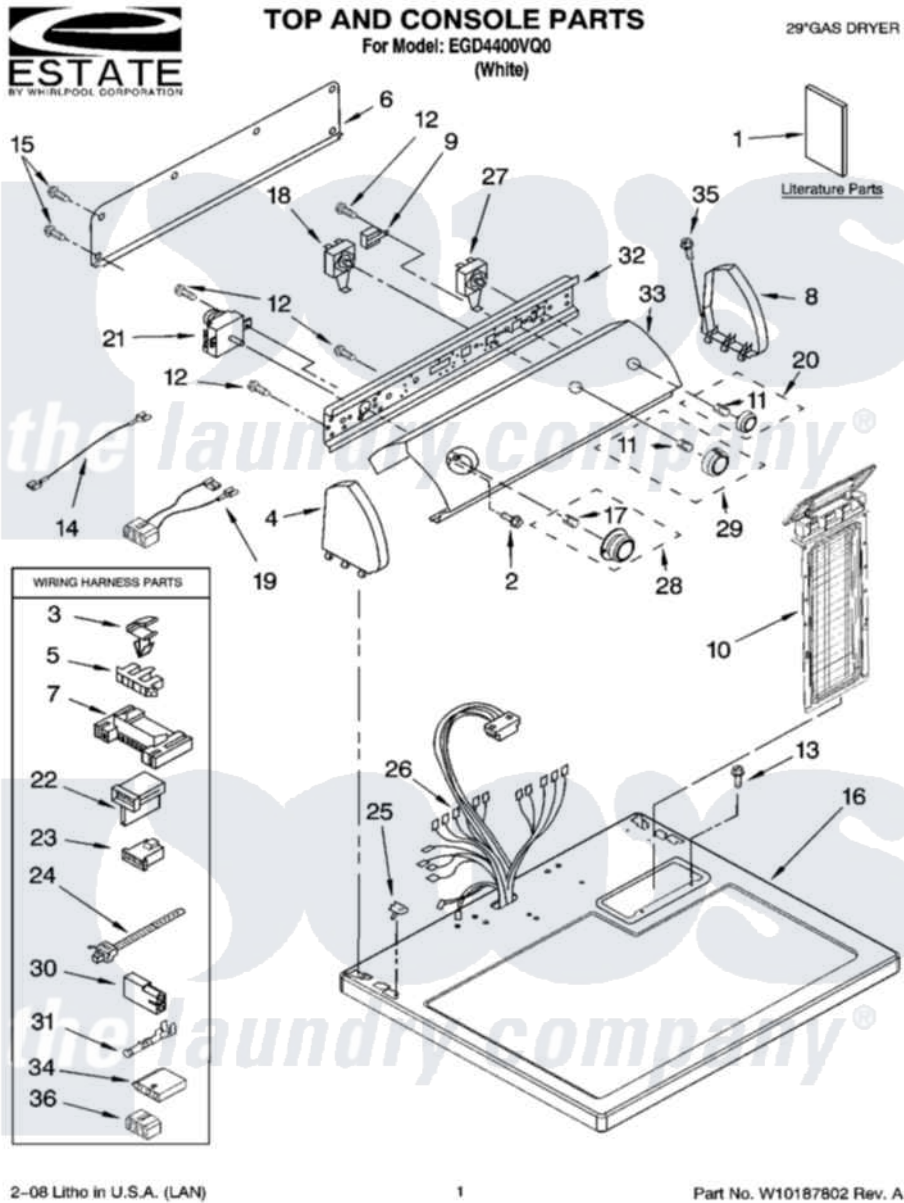

Whirlpool EGD4400VQ0 01 - TOP AND CONSOLE PARTS

2-08 Litho in U.S.A. (LAN)

1

Part No. W10187802 Rev. A

Whirlpool [Residential Whirlpool EGD4400VQ0 Dryer Parts](#) Parts Diagram 01 - TOP AND CONSOLE PARTS
 Click on the part number to view part

Item	Original Part Number	Replaced By	Status	Part Description
1	W10150630		Not Available	LITERATURE PARTS INSTRUCTIONS, INSTALLATION
"	W10150631		Not Available	Installation Instructions (Spanish)
"	W10118621		Not Available	Guide, Use & Care
"	8576793		Not Available	Wiring Diagram
"	W10118620		Not Available	Sheet, Cycle Features
2	8533951	3400859		Screw, Grounding
3	3394427			Clip-Harness
4	8274437	279960		Endcap
5	3397269			Connector, Timer
6	8274261			Do-It-Yourself Repair Manuals
7	3395683			Receptacle, Multi-Terminal
8	8274434	279960		Endcap
9	694419			Mini-Buzzer
10	8558463			HANdle And Lint Screen Assembly

11	8536939		Clip, Knob
12	8533971	90767	Screw, 8A X 3/8 HeX Washer Head Tapping
13	688983	487240	Screw, For Mtg. Service Capacitor
14	3401674		Wire, Jumper
15	693995		Screw, Hex Head
16	8557930	8563985	Top
17	688805		Clip, Spring Knob
18	3405152		Switch, Wrinkle Shield
19	8283292	8283276	Wire, Jumper
20	8538959		Knob, Push-To-Start
21	3976584		Timer Assembly
22	3403499		Connector, 2-Postion
23	3403498		Connector, 3-Position
24	3391249		Cable Tie, Push Mount
25	357213		Nut, Push-In
26	8299876		Harness, Wiring
27	3977456		Switch, Push-To-Start
28	8538953		Timer Knob Assembly
29	8538957		Knob, Control
30	717252		Receptacle, Terminal
31	94614		Terminal
32	8271418		Bracket, Control
33	8578964		Panel, Control
34	3936144		Do-It-Yourself Repair Manuals
35	388326		Screw, 8-18 X 1.25
36	3347243		Block, Disconnect