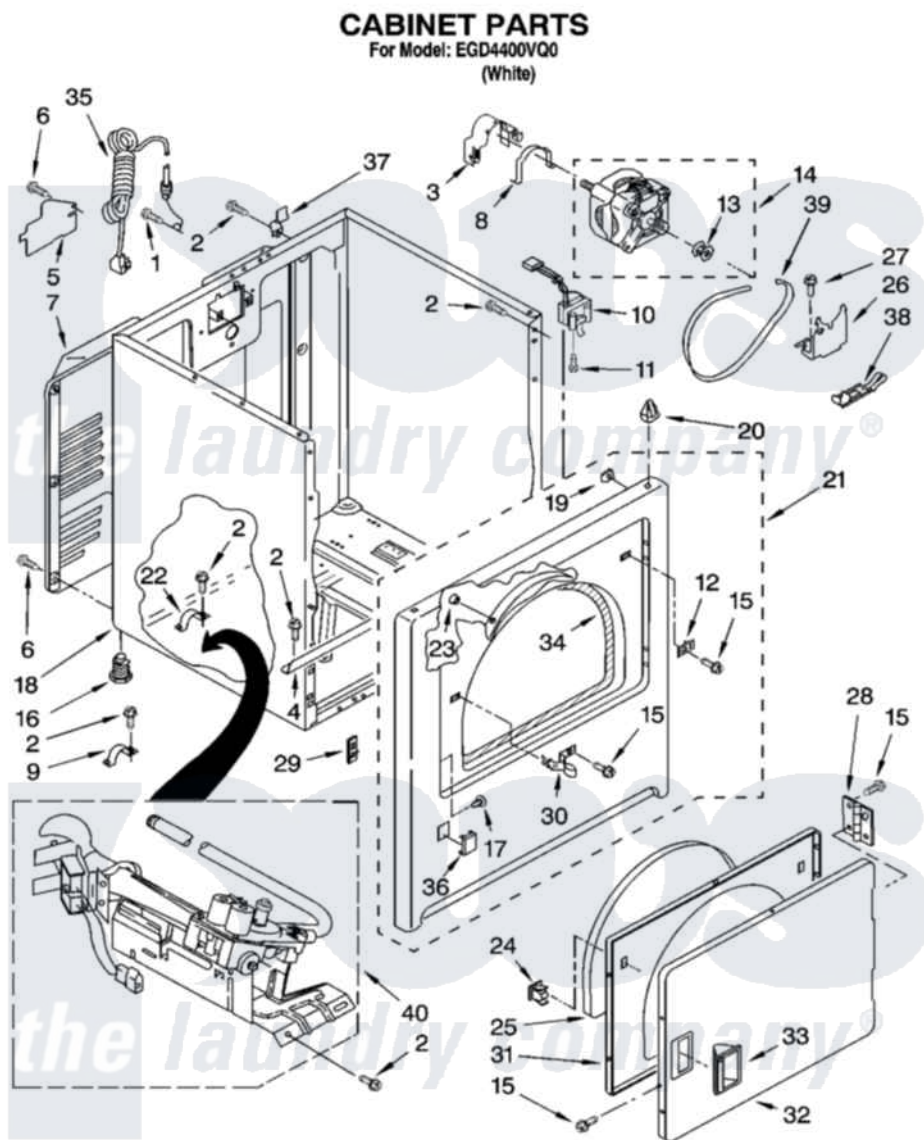

# Whirlpool EGD4400VQ0 02 - CABINET PARTS

W10187802

3

Whirlpool [Residential Whirlpool EGD4400VQ0 Dryer Parts](#) Parts Diagram 02 - CABINET PARTS

[Click on the part number to view part](#)

Item	Original Part Number	Replaced By	Status	Part Description
1	697776	<a href="#">4331106</a>		Screw, No.10-32 X 7/16
2	343641	<a href="#">681414</a>		Screw, 10AB X 1/2
3	<a href="#">3404162</a>			Clamp, Motor
4	<a href="#">8541400</a>			Bracket, Cabinet
5	<a href="#">3396795</a>			Cover, Terminal Block
6	<a href="#">693995</a>			Screw, Hex Head
7	3396805	<a href="#">280043</a>		Panel-Rear
8	<a href="#">660658</a>			Clamp, Motor Mounting 343481 685441
9	<a href="#">3980175</a>			Clamp, Elbow
10	3406109	<a href="#">3406107</a>		Door Switch Assembly
11	697773	<a href="#">3395530</a>		Screw
12	<a href="#">3403630</a>			Plug, Strike Hole
13	<a href="#">8066184</a>			Pulley, Motor
14	8066206	<a href="#">279827</a>		Motor-Drive
15	342055	<a href="#">488627</a>		Screw
16	3392100	<a href="#">49621</a>		Feet-Leveling