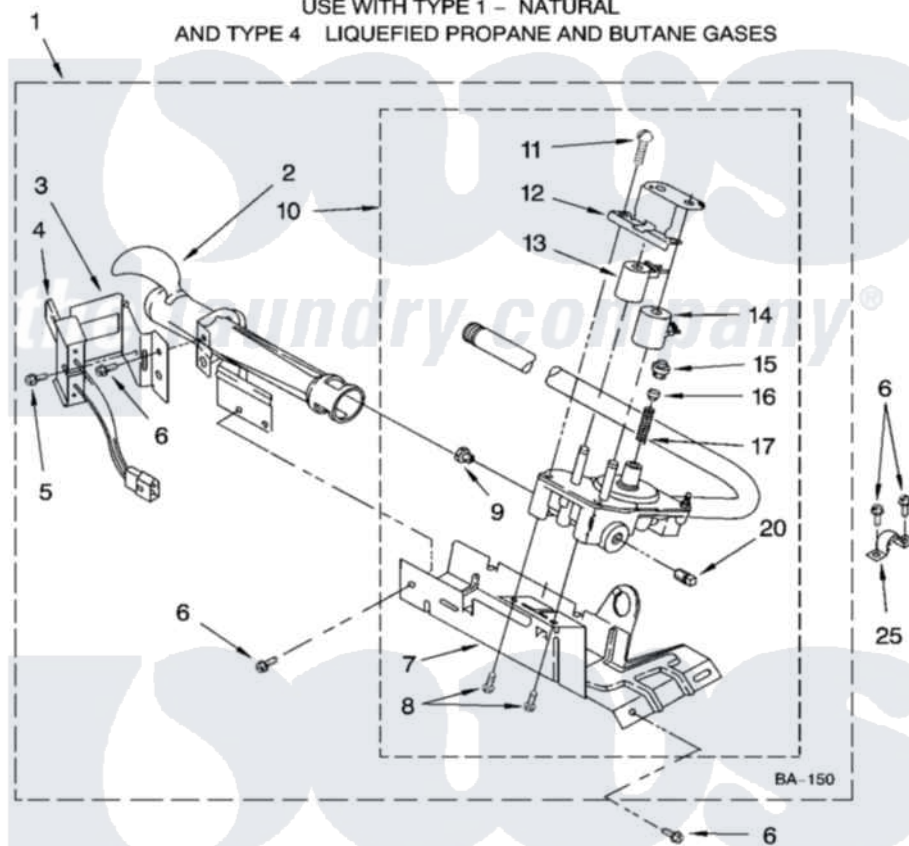

Whirlpool EGD4400VQ0 04 - 8318272 BURNER ASSEMBLY, OPTIONAL PARTS (NOT INCLUDED)

8318272 BURNER ASSEMBLY

For Model: EGD4400VQ0

(White)

USE WITH TYPE 1 - NATURAL
AND TYPE 4 LIQUEFIED PROPANE AND BUTANE GASES

W10187802

7

Whirlpool [Residential Whirlpool EGD4400VQ0 Dryer Parts](#) Parts Diagram 04 - 8318272 BURNER ASSEMBLY, OPTIONAL PARTS (NOT INCLUDED).
Click on the part number to view part

Item	Original Part Number	Replaced By	Status	Part Description
1	8318272	W10465748		Burner-Gas
2	688617	693140		Burner
3	694298			Bracket, Ignitor
4	686590	279311		Ignitor
5	3393909			Screw, 8-32 X 7/8
6	343641	681414		Screw, 10AB X 1/2
7	693986			Base, Burner
8	3387057			Screw, 10-16 X 1/2 Orifice, Burner
9	234826			Orifice, Burner Type 1
"	229742			Orifice, Burner
"	234868			Orifice, Burner
10	8318277	W10337269		Valve-Gas
11	694421			Screw, Bracket Mounting
12	694538			Bracket, Shunt