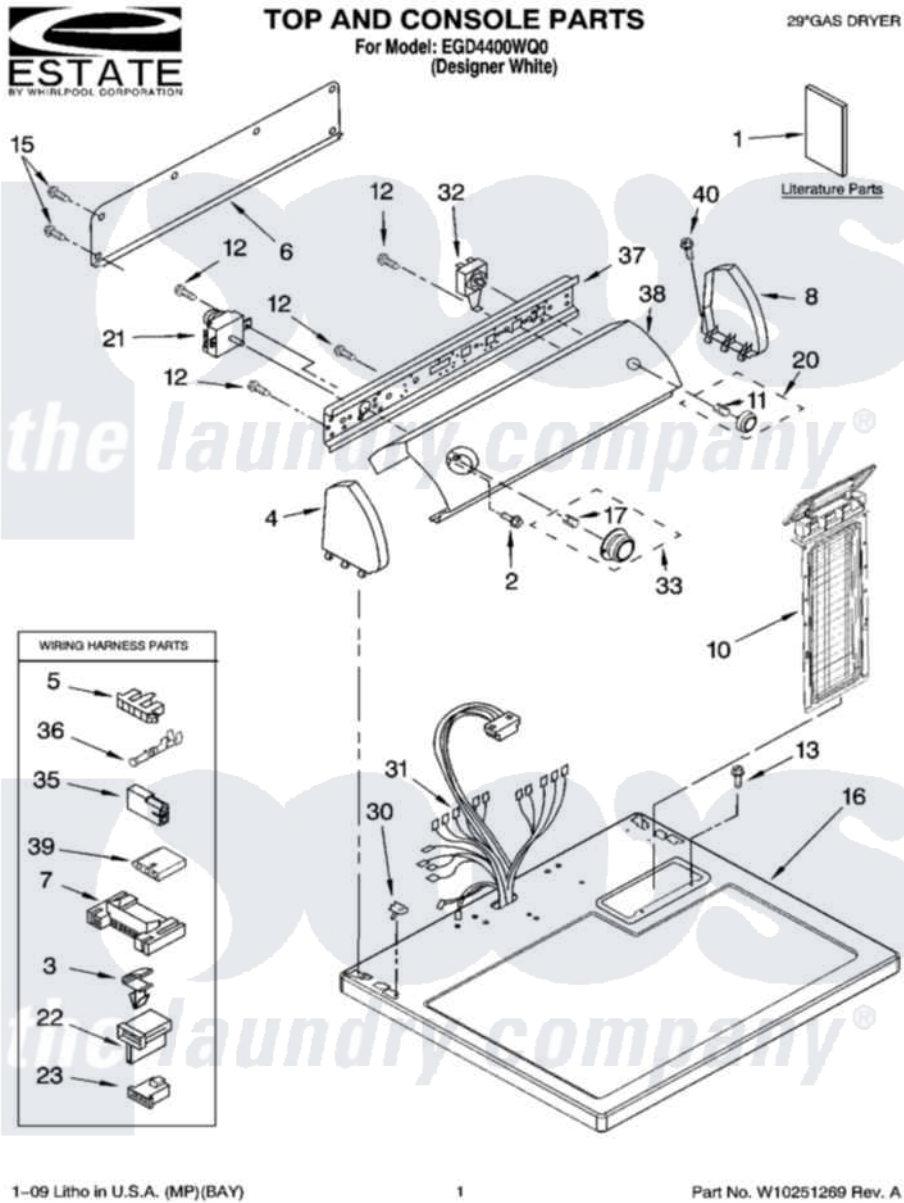

# Whirlpool EGD4400WQ0 01 - TOP AND CONSOLE PARTS

1-09 Litho in U.S.A. (MP)(BAY)

1

Part No. W10251269 Rev. A

Whirlpool Residential Whirlpool EGD4400WQ0 Dryer Parts Parts Diagram 01 - TOP AND CONSOLE PARTS  
 Click on the part number to view part

Item	Original Part Number	Replaced By	Status	Part Description
1	W10150630		Not Available	LITERATURE PARTS INSTRUCTIONS, INSTALLATION
"	W10118621		Not Available	Guide, Use & Care
"	<a href="#">W10185979</a>			Wiring Diagram Cycle Feature
"	W10118620		Not Available	Sheet, Cycle Features
"	BLANK		Not Available	Following May Be Purchased DO-IT-YOURSELF REPAIR MANUALS
2	8533951	<a href="#">3400859</a>		Screw, Grounding
3	<a href="#">3394427</a>			Clip-Harness
4	8274437	<a href="#">279960</a>		Endcap
5	<a href="#">3397269</a>			Connector, Timer
6	<a href="#">8274261</a>			Do-It-Yourself Repair Manuals
7	<a href="#">3395683</a>			Receptacle, Multi-Terminal
8	8274434	<a href="#">279960</a>		Endcap
10	<a href="#">8558463</a>			HANdle And Lint Screen Assembly

11	<a href="#">8536939</a>		Clip, Knob
12	8533971	<a href="#">90767</a>	Screw, 8A X 3/8 HeX Washer Head Tapping
13	688983	<a href="#">487240</a>	Screw, For Mtg. Service Capacitor
15	<a href="#">693995</a>		Screw, Hex Head
16	8557930	<a href="#">8563985</a>	Top
17	<a href="#">688805</a>		Clip, Spring Knob
20	<a href="#">8538959</a>		Knob, Push-To-Start
21	<a href="#">W10185969</a>		Timer Assembly, 60 Hz
22	<a href="#">3403499</a>		Connector, 2-Position
23	<a href="#">3403498</a>		Connector, 3-Position
30	<a href="#">357213</a>		Nut, Push-In
31	<a href="#">W10186074</a>		Harness, Wiring
32	<a href="#">3977456</a>		Switch, Push-To-Start
33	<a href="#">8538953</a>		Timer Knob Assembly
35	<a href="#">717252</a>		Receptacle, Terminal
36	<a href="#">94614</a>		Terminal
37	<a href="#">8271418</a>		Bracket, Control
38	<a href="#">W10238702</a>		Panel, Control
39	<a href="#">3936144</a>		Do-It-Yourself Repair Manuals
40	<a href="#">388326</a>		Screw, 8-18 X 1.25