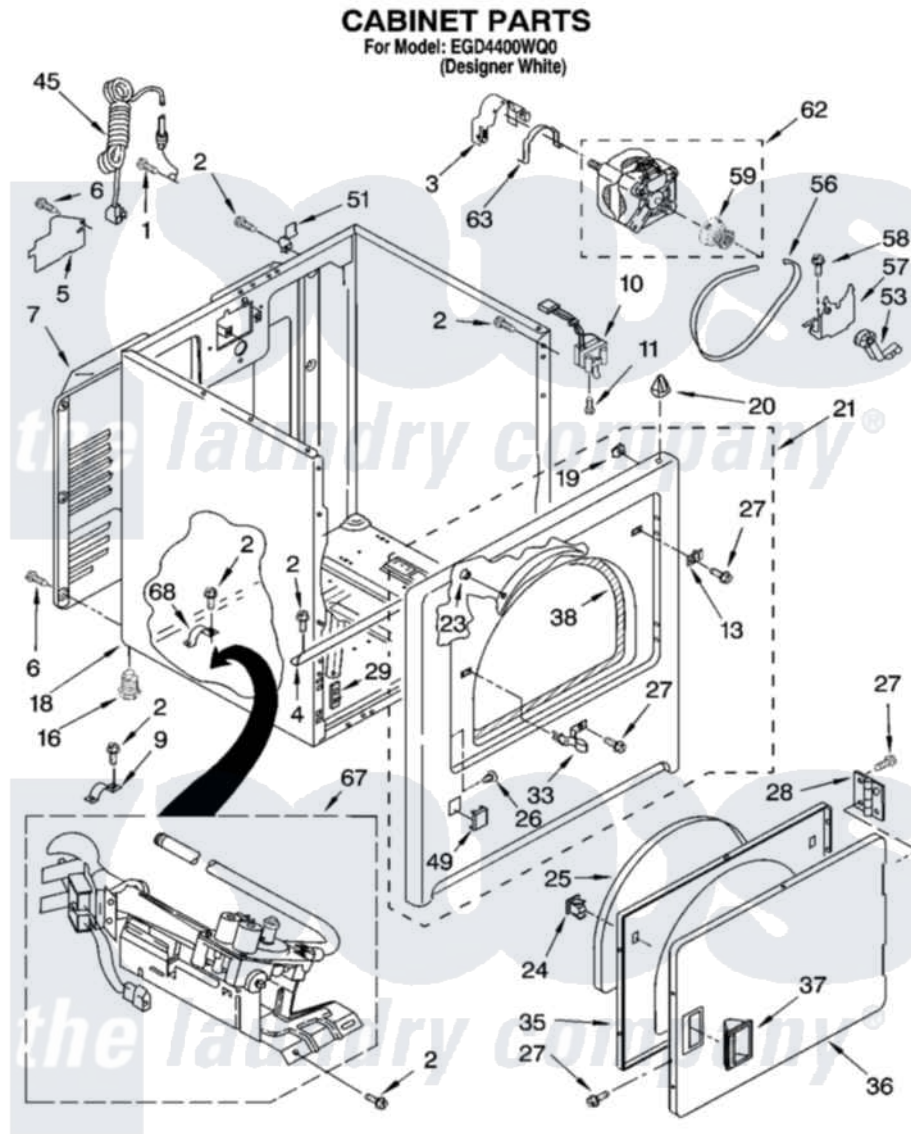

Whirlpool EGD4400WQ0 02 - CABINET PARTS

W10251269

3

Whirlpool [Residential Whirlpool EGD4400WQ0 Dryer Parts](#) Parts Diagram 02 - CABINET PARTS
Click on the part number to view part

Item	Original Part Number	Replaced By	Status	Part Description
1	697776	4331106		Screw, No.10-32 X 7/16
2	343641	681414		Screw, 10AB X 1/2
3	3404162			Clamp, Motor
4	8541400			Bracket, Cabinet
5	3396795			Cover, Terminal Block
6	693995			Screw, Hex Head
7	3396805	280043		Panel-Rear
9	3980175			Clamp, Elbow
10	3406109	3406107		Door Switch Assembly
11	697773	3395530		Screw
13	3403630			Plug, Strike Hole
16	3392100	49621		Feet-Leveling
"	279810			Foot-Optional
18	8530603	8533643		Cabinet
19	98234			Clip, U-Bend
20	690363	18776		Lock, Front Top

21	W10224855	W10248059	Panel
23	685203	279220	Clip
24	3389441		Door Catch Assembly
25	3405246		Seal, Door Push-To-Start
26	3404413		Plug, Hinge Hole
27	342055	488627	Screw
28	3405514	W10362431	Hinge And Pin Assembly
29	3394083		Clip, Front Panel
33	3403431		Strike, Panel
35	3402341		Door, Inner
36	3402335		Door, Front
37	3405184		Handle, Door
38	3406129		Seal And Bearing Assembly
45	344020	3401402	Cord, Power
49	3394975		Plug, Front Panel
51	8066217		Hinge, Top
53	691366		Idler And Pulley Assembly
56	8066065	341241	Belt
57	348780		Base, Motor
58	3400500		Bolt, 3405245 5/16-18 X 3/4
59	8066184		Pulley, Motor
62	W10194250	279827	Motor-Drve
63	W10121316		Plug, Multivent
67	8318272	W10465748	Burner-Gas
68	341029		Clamp, Pipe Door Spring