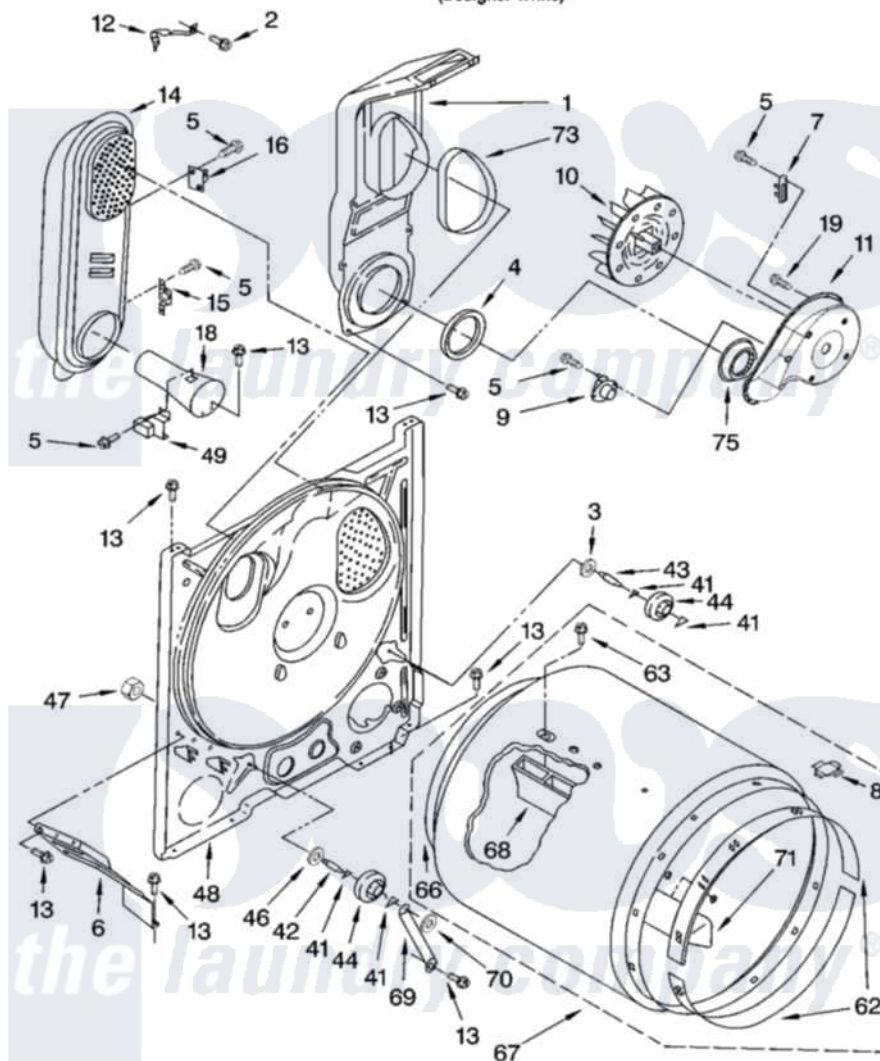

# Whirlpool EGD4400WQ0 03 - BULKHEAD PARTS

## BULKHEAD PARTS

For Model: EGD4400WQ0  
(Designer White)

W10251269

5

Whirlpool [Residential Whirlpool EGD4400WQ0 Dryer Parts](#) Parts Diagram 03 - BULKHEAD PARTS  
Click on the part number to view part

Item	Original Part Number	Replaced By	Status	Part Description
1	<a href="#">348368</a>			Lint Chute Assembly
2	<a href="#">489463</a>			Screw, 8-18 X 1/16
3	<a href="#">3388703</a>			Washer, Support
4	<a href="#">347139</a>			Seal, Lint Chute
5	<a href="#">90767</a>			Screw, 8A X 3/8 HeX Washer Head Tapping
6	<a href="#">3406022</a>			Bracket, Bulkhead
7	<a href="#">3392519</a>			Thermal Limiter
8	<a href="#">8066086</a>			Plug, Drum Hole
9	<a href="#">3387134</a>			Thermostat, Internal-Bias
10	<a href="#">694089</a>			Wheel, Blower
11	<a href="#">8577230</a>			Housing, Blower
12	<a href="#">8066155</a>			Clip, Heater Box
13	343641	<a href="#">681414</a>		Screw, 10AB X 1/2
14	8530285	<a href="#">279980</a>		Box
15	<a href="#">3403140</a>			Thermostat, High-Limit 205F
16	<a href="#">280010</a>			Kit, Thermal Cut-Off

18	<a href="#">8066049</a>		Funnel, Burner Light
19	3390647	<a href="#">488729</a>	Screw
41	<a href="#">690997</a>		Washer, Thrust
42	3399506	<a href="#">W10359270</a>	Shaft, Drum Roller Threads
43	3399507	<a href="#">W10359269</a>	Shaft, Drum Roller Threads
44	3397590	<a href="#">349241T</a>	Support
46	<a href="#">348197</a>		Washer, Support
47	<a href="#">3359452</a>		Nut, Lock
48	3403491	<a href="#">279796</a>	Bulkhead
49	<a href="#">338906</a>		Radiant, Sensor
62	692526	<a href="#">279441</a>	BeaRng-Rng
63	<a href="#">W10219342</a>		Screw, Baffle Mounting
66	3406130	<a href="#">279857</a>	Seal
67	<a href="#">695587</a>		Drum Assembly
68	<a href="#">692490</a>		Baffle, Drum
69	<a href="#">3976434</a>		Bracket, Support Shaft
70	<a href="#">90296</a>		Nut, Push On
71	<a href="#">3403636</a>		Baffle, Drum
73	<a href="#">339956</a>		Seal, Air Duct To Bulkhead
75	<a href="#">696302</a>		Shield, Exhaust