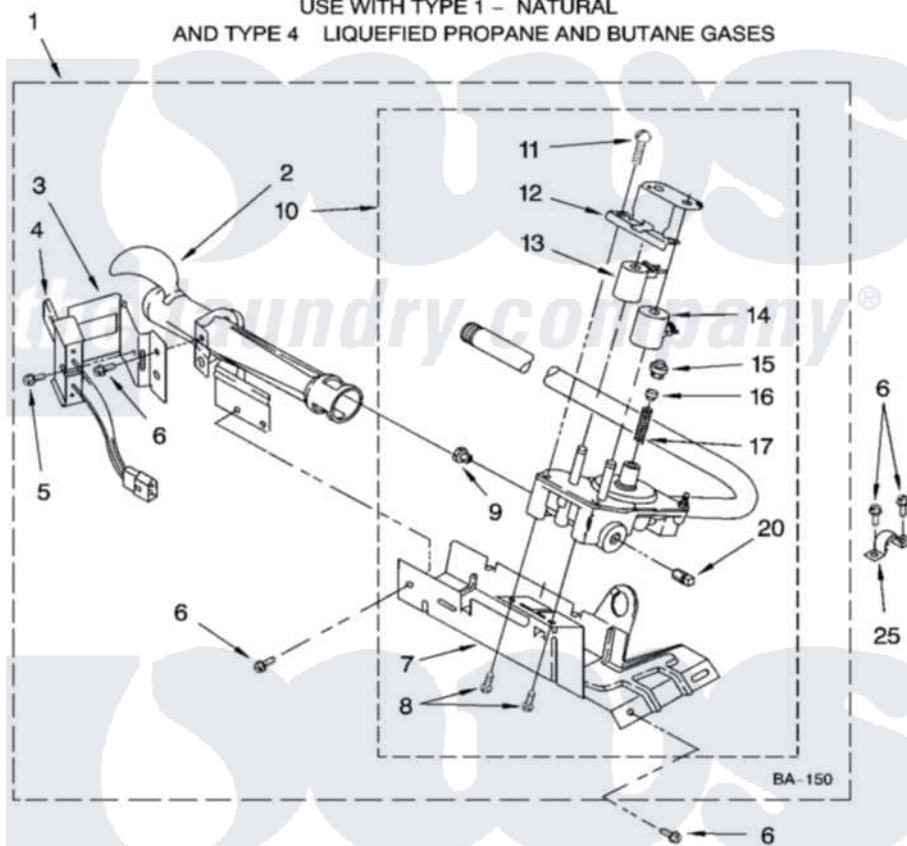

Whirlpool EGD4400WQ0 04 - 8318272 BURNER ASSEMBLY, OPTIONAL PARTS (NOT INCLUDED)

8318272 BURNER ASSEMBLY

For Model: EGD4400WQ0
(Designer White)

USE WITH TYPE 1 - NATURAL
AND TYPE 4 LIQUEFIED PROPANE AND BUTANE GASES

W10251269

7

Whirlpool [Residential Whirlpool EGD4400WQ0 Dryer Parts](#) Parts Diagram 04 - 8318272 BURNER ASSEMBLY, OPTIONAL PARTS (NOT INCLUDED).
Click on the part number to view part

Item	Original Part Number	Replaced By	Status	Part Description
1	8318272	W10465748		Burner-Gas
2	688617	693140		Burner
3	694298			Bracket, Ignitor
4	686590	279311		Ignitor
5	3393909			Screw, 8-32 X 7/8
6	343641	681414		Screw, 10AB X 1/2
7	693986			Base, Burner
8	3387057			Screw, 10-16 X 1/2 Orifice, Burner
9	234826			Orifice, Burner Type 1
"	229742			Orifice, Burner
"	234868			Orifice, Burner
10	8318277	W10337269		Valve-Gas
11	694421			Screw, Bracket Mounting
12	694538			Bracket, Shunt