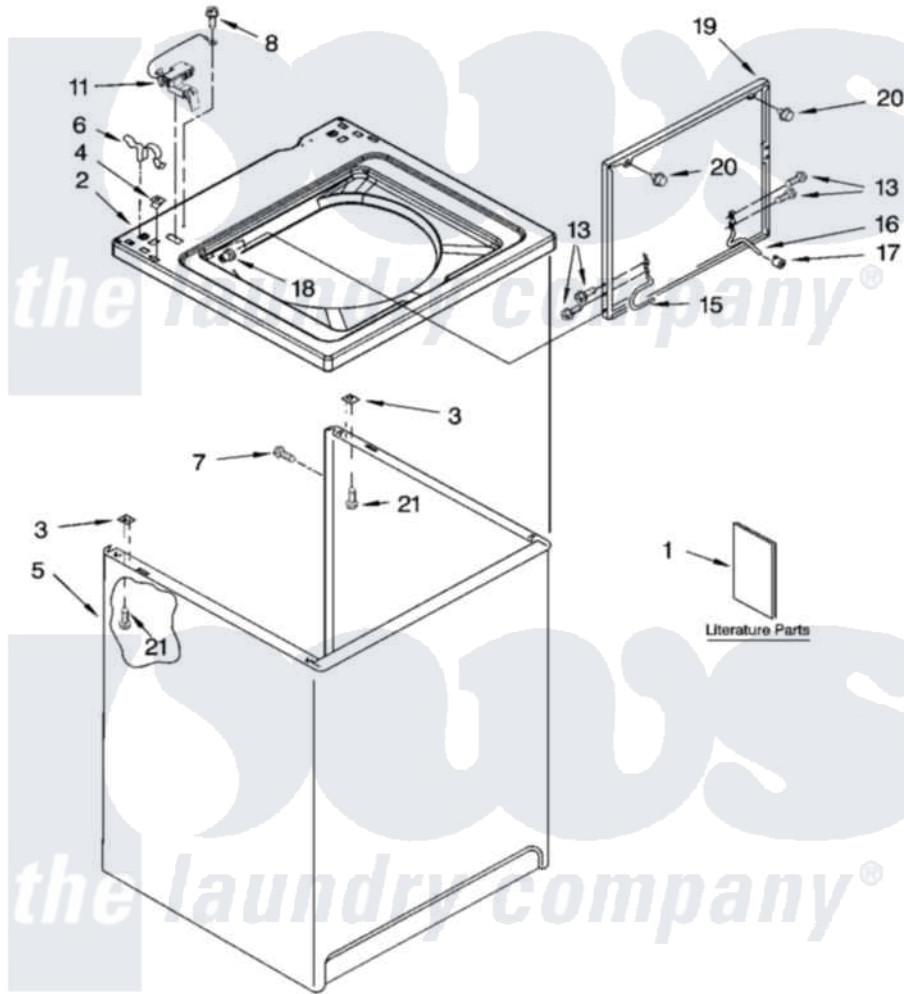

# Whirlpool ETW4100SQ0 01 - TOP AND CABINET PARTS

## TOP AND CABINET PARTS

For Model: ETW4100SQ0  
(White)

AUTOMATIC  
WASHER

8-06 Litho in U.S.A. (drd)

1

Part No. W10112665

Whirlpool [Residential Whirlpool ETW4100SQ0 Washer Parts](#) Parts Diagram 01 - TOP AND CABINET PARTS

[Click on the part number to view part](#)

Item	Original Part Number	Replaced By	Status	Part Description
1	<a href="#">W10044800</a>			Installation Instructions
"	3955886		Not Available	Use & Care Guide
"	3957878		Not Available	Feature Sheet
"	W10023794		Not Available	Energy Guide
"	8578915		Not Available	Wiring Diagram
2	<a href="#">8318068</a>			Top
3	62750			Spacer, Cabinet To Top (4)
4	<a href="#">357213</a>			Nut, Push-In
5	<a href="#">63424</a>			Cabinet
6	<a href="#">62780</a>			Clip, Top And Cabinet And Rear Panel
7	3357011	<a href="#">308685</a>		Side Trim )
8	<a href="#">3351614</a>			Screw, Gearcase Cover Mounting
11	<a href="#">8318084</a>			Switch, Lid
13	3351355	<a href="#">W10119828</a>		Screw, Lid Hinge Mounting
15	<a href="#">8318088</a>			Hinge, Lid

16	<a href="#">54583</a>		Hinge, Lid
17	<a href="#">19119</a>		Bumper, Lid Hinge
18	<a href="#">21258</a>		Bearing, Lid Hinge
19	8580061	<a href="#">W1019385Z</a>	Lid
20	<a href="#">9724509</a>		Bumper, Lid
21	<a href="#">3390631</a>		Screw, 10-16 X 3/8