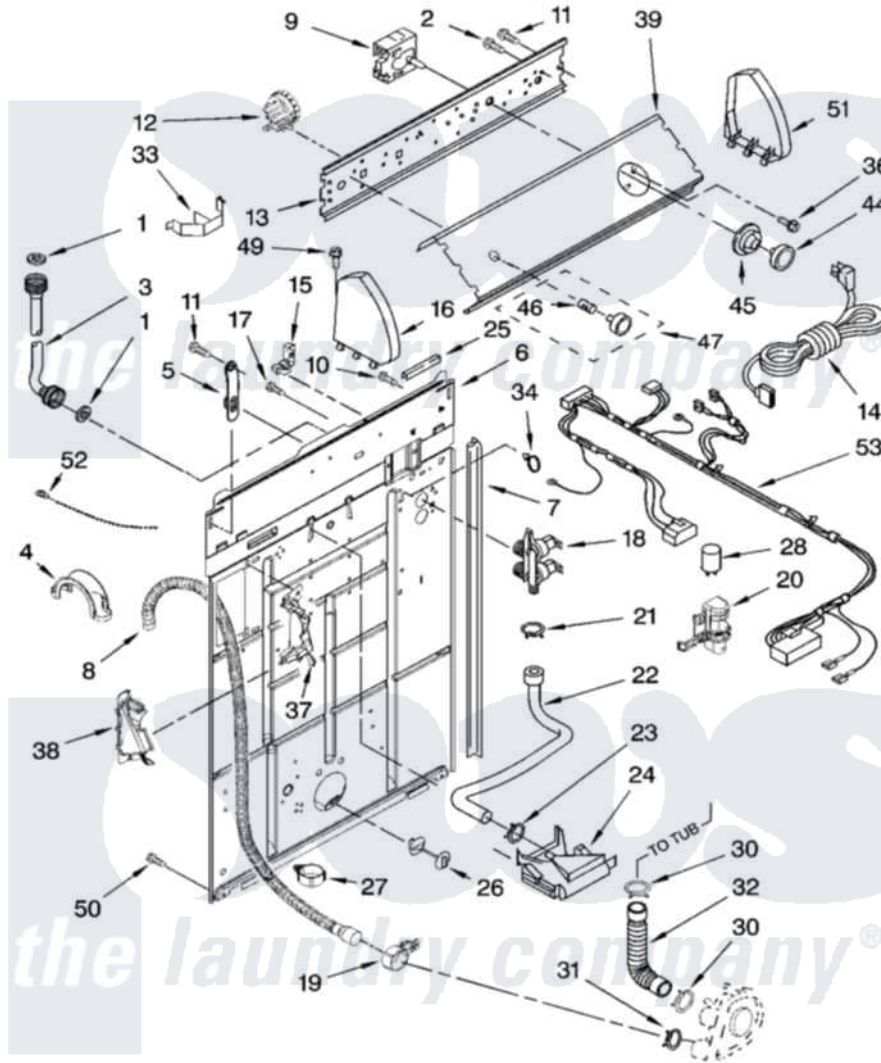

# Whirlpool ETW4100SQ0 02 - CONTROLS AND REAR PANEL PARTS

## CONTROLS AND REAR PANEL PARTS

For Model: ETW4100SQ0  
(White)

W10112665

3

Whirlpool [Residential Whirlpool ETW4100SQ0 Washer Parts](#) Parts Diagram 02 - CONTROLS AND REAR PANEL PARTS

[Click on the part number to view part](#)

Item	Original Part Number	Replaced By	Status	Part Description
1	3976300	<a href="#">16123</a>		Washer Inlet-Hose Miscellaneous Parts Must be Ordered Separately.
2	<a href="#">3400073</a>			Screw, Ground
3	8571377	<a href="#">89503</a>		Hose-Inlet
"	8571378	<a href="#">89503</a>		Hose-Inlet
4	<a href="#">8577378</a>			U-Bend, Drain Hose
5	<a href="#">8568314</a>			Strap, Console
6	<a href="#">8318015</a>			Panel, Rear
7	<a href="#">62747</a>			Pad, Rear Panel
8	8559373	<a href="#">W10096921</a>		Drain Hose Assembly
9	<a href="#">8546681</a>			Timer, Control
10	<a href="#">3351614</a>			Screw, Gearcase Cover Mounting
11	<a href="#">90767</a>			Screw, 8A X 3/8 HeX Washer Head Tapping
12	8577844	<a href="#">W10339251</a>		Switch-WL