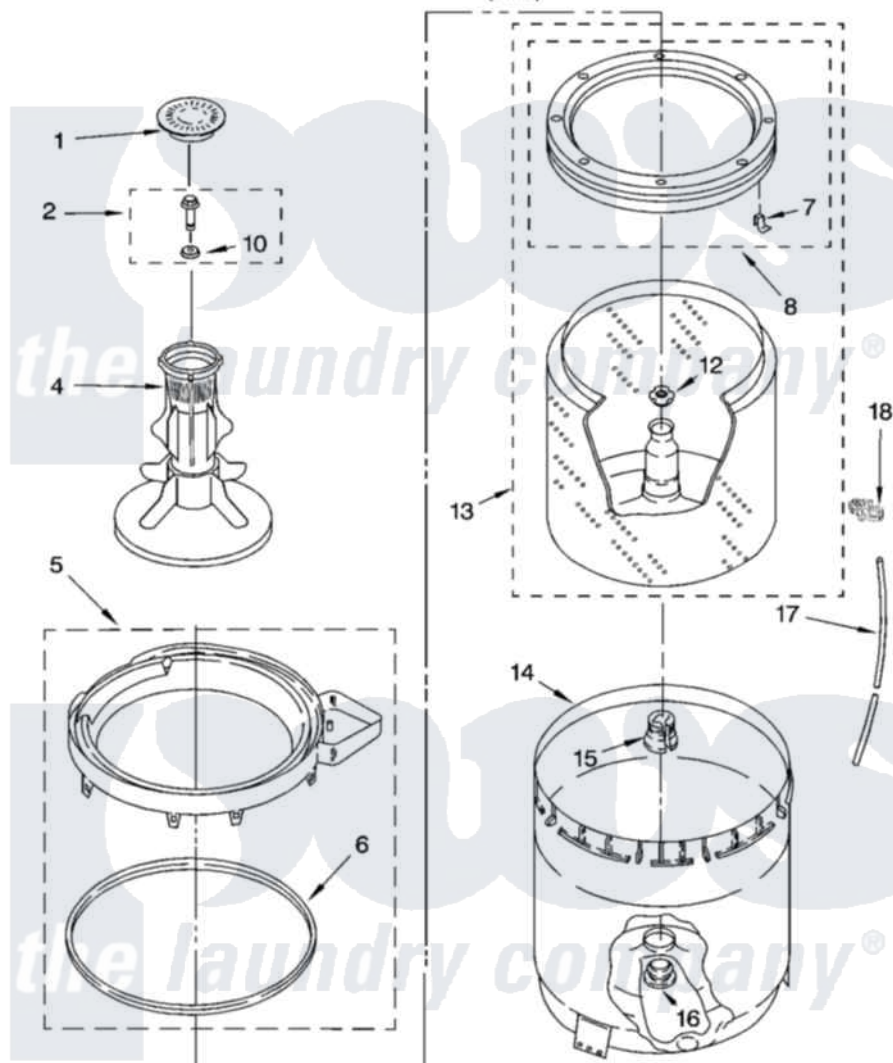

Whirlpool ETW4100SQ0 03 - AGITATOR, BASKET AND TUB PARTS

AGITATOR, BASKET AND TUB PARTS

For Model: ETW4100SQ0
(White)

W10112665

5

Whirlpool [Residential Whirlpool ETW4100SQ0 Washer Parts](#) Parts Diagram 03 - AGITATOR, BASKET AND TUB PARTS

[Click on the part number to view part](#)

Item	Original Part Number	Replaced By	Status	Part Description
1	3352483			Cap, Agitator
2	358237			Screw And Washer
4	63377			Agitator
5	3360611			Tub Ring And Gasket Assembly
6	3359586			Gasket, Tub Ring
7	8519815			Clip, Balance Ring
8	3956205			Balance Ring
10	3949550			Washer
12	21366			Nut, Spanner
13	3956206	3956207		Basket And Balance Ring
14	63125			Tub
15	389140			Tub Block, Basket Drive
16	383727			Gasket, Centerpodt
17	3347780	353244		Hose, Pressure Switch
18	2219077			Clip, Pressure Switch Hose