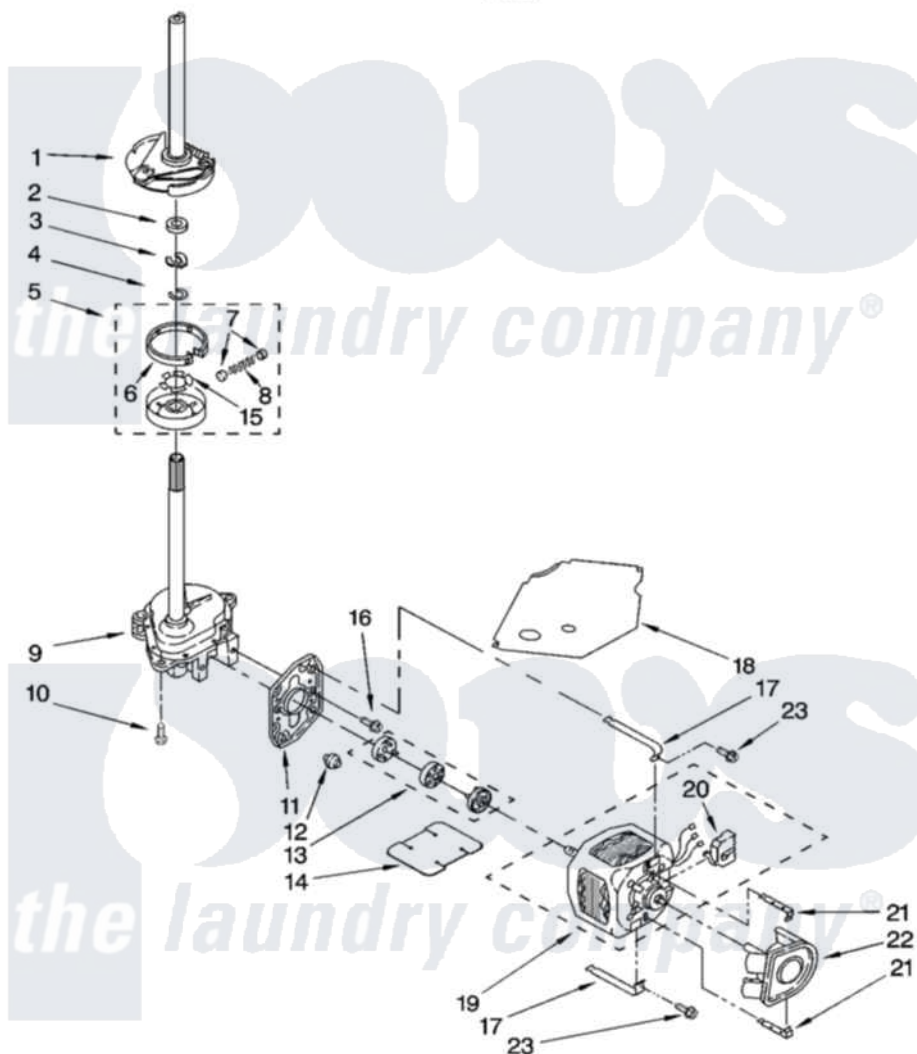

Whirlpool ETW4100SQ0 04 - BRAKE, CLUTCH, GEARCASE, MOTOR AND PUMP PARTS

BRAKE, CLUTCH, GEARCASE, MOTOR AND PUMP PARTS

For Model: ETW4100SQ0
(White)

W10112665

7

Whirlpool [Residential Whirlpool ETW4100SQ0 Washer Parts](#) Parts Diagram 04 - BRAKE, CLUTCH, GEARCASE, MOTOR AND PUMP PARTS
Click on the part number to view part

Item	Original Part Number	Replaced By	Status	Part Description
1	388951	285792		Basketdrive
2	63292			Washer, Spin Tube Thrust
3	62697	W10080230		Ring, Spin Tube Support
4	63283	285353		Ring
5	3951311	285785		Clutch
6	3951308	285790		Lining
7	62646			Cap, Clutch Spring
8	3946792			Spring And Damper Assembly
9	3360630	3360629		Gearcase
10	3357334	3400516		Screw Anti-Rattle
11	62611			Plate, Motor Mount To Gearcase
12	62691			Grommet, Motor
13	285753	285753A		Coupling
14	3946532			Shield, Motor

15	3355454		Clip, Main Drive
16	3400516		Screw Anti-Rattle
17	3349637	W10086010	Retainer, Motor
18	3362089		Shield, Tub To Motor
19	8528158	661600	Motor, Main Drive
20	3952056		Switch, Main Drive Motor
21	8546127		Retainer, Pump
22	3363394		Pump
23	3387485	273556	Screw, 10-16 X 5/8