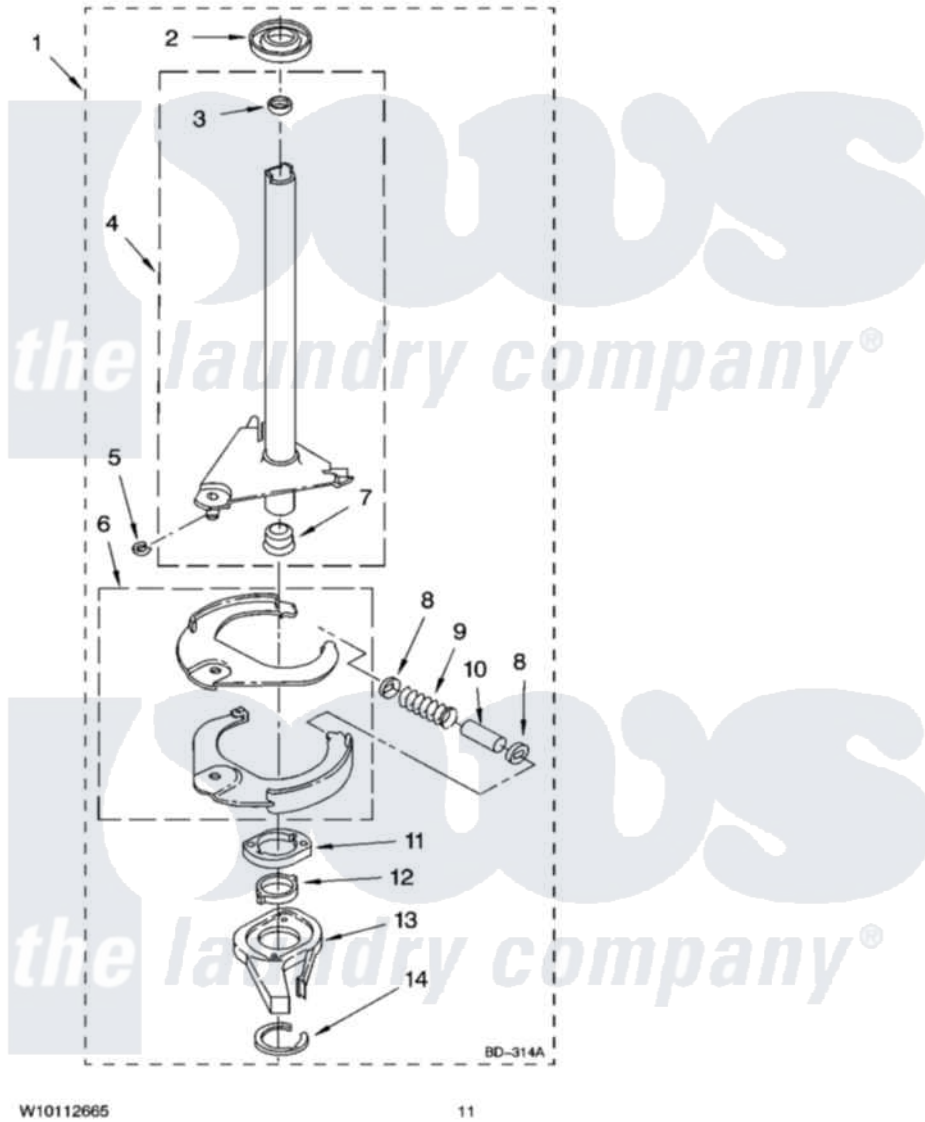

Whirlpool ETW4100SQ0 07 - BRAKE AND DRIVE TUBE PARTS

BRAKE AND DRIVE TUBE PARTS

For Model: ETW4100SQ0
(White)

W10112665

11

Whirlpool Residential Whirlpool ETW4100SQ0 Washer Parts Parts Diagram 07 - BRAKE AND DRIVE TUBE PARTS
Click on the part number to view part

Item	Original Part Number	Replaced By	Status	Part Description
1	388951	285792		Basketdrive
2	62658			Ring, Thrust
3	356427			Seal, Spin Pinion
4	64027	64208		Tube-Spin
5	64035	W10083190		Ring, Retaining
6	64232	285438		Shoe-Brake
7	62703	8546462		"T" Bearing, Spin Tube
8	3353956	285658		Sleeve
9	62647		Not Available	Spring, Brake
10	3355360	285658		Sleeve
11	661516	8546461		Cam, Brake Release
12	63022			Sleeve, Cam
13	64194	285790		Lining
14	90368	W10083200		Ring, Retaining
"	BLANK		Not Available	Following Parts Not Illustrated
"	285208			Lubricant