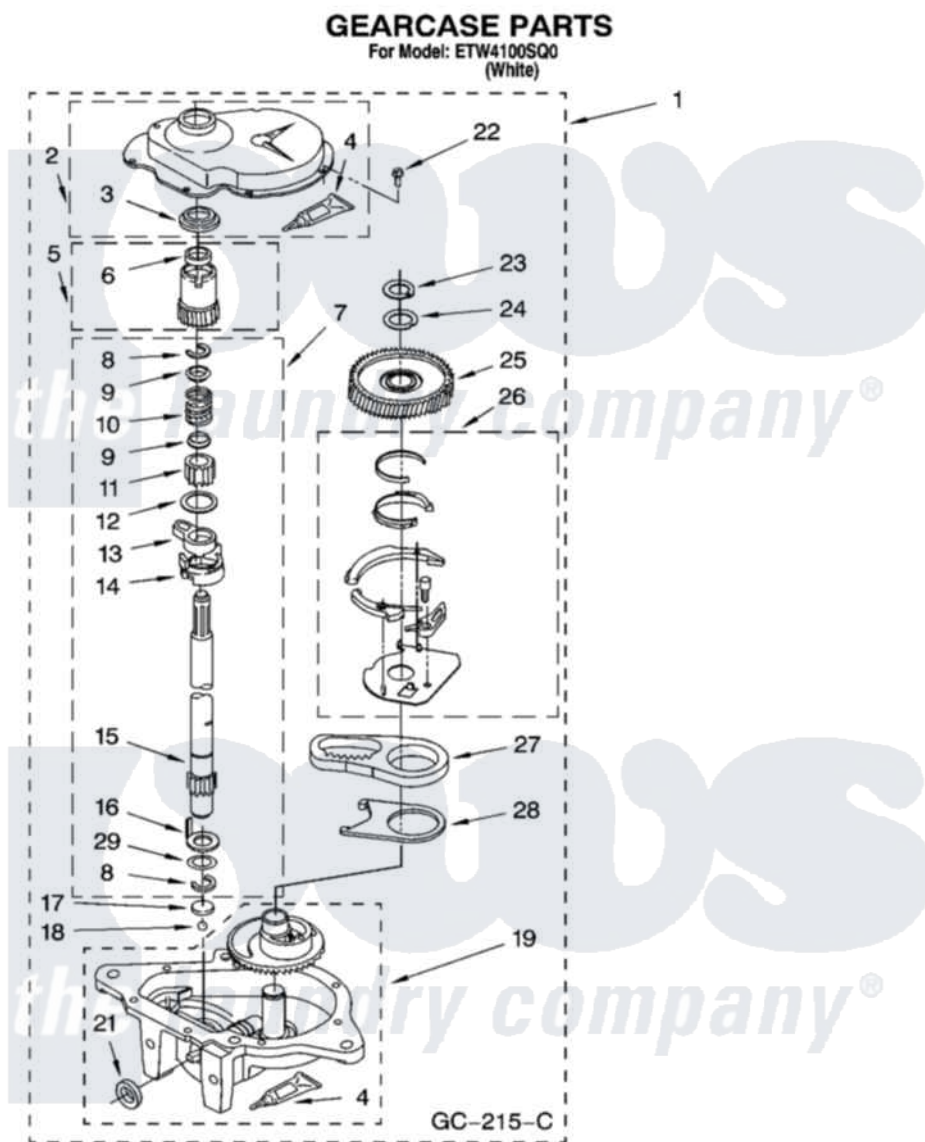

Whirlpool ETW4100SQ0 08 - GEARCASE PARTS, OPTIONAL PARTS (NOT INCLUDED)

12

W10112665

Whirlpool Residential Whirlpool ETW4100SQ0 Washer Parts Parts Diagram 08 - GEARCASE PARTS, OPTIONAL PARTS (NOT INCLUDED)

Click on the part number to view part

| Item | Original Part Number | Replaced By | Status | Part Description |
|------|-------------------------|-------------------------|---------------|-----------------------|
| 1 | 3360630 | 3360629 | | Gearcase |
| 2 | 285202 | | | Cover, Gearcase |
| 3 | 3349985 | | | Seal, Gearcase Cover |
| 4 | 285195 | | | Sealer Sealer, Gasket |
| 5 | 63320 | 285362 | | Gear and Pinion |
| 6 | 356427 | | | Seal, Spin Pinion |
| 7 | 389387 | | | Shaft, Agitator |
| 8 | 90369 | | Not Available | Ring, Retaining (2) |
| 9 | 62677 | | | Retainer, Spring |
| 10 | 62676 | | | Spring, Agitator |
| 11 | 63273 | 285509 | | Shaft, Agitator |
| 12 | 62619 | | | Washer, Agitator Gear |
| 13 | 62580 | 285206 | | Cam-Agitator |
| 14 | 62581 | 285206 | | Cam-Agitator |
| 15 | 285509 | | | Shaft, Agitator |