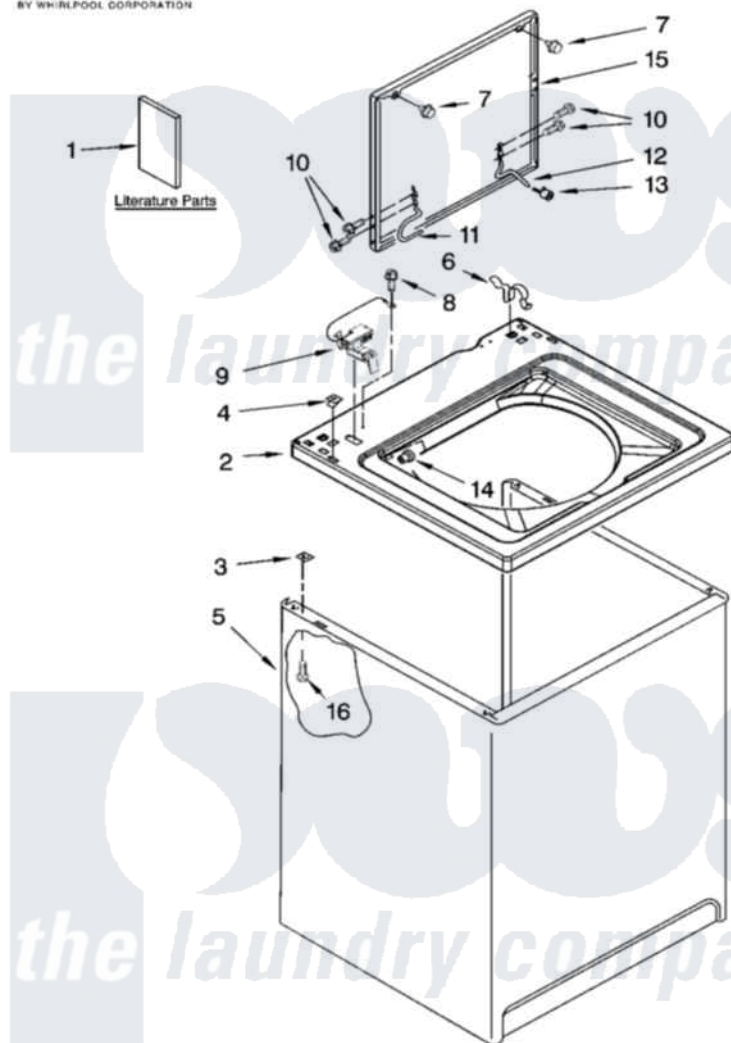

Whirlpool ETW4100SQ3 01 - TOP AND CABINET PARTS

TOP AND CABINET PARTS

For Model: ETW4100SQ3
(White)

AUTOMATIC
WASHER

11-08 Litho in U.S.A. (dtd)(bay)

1

Part No. W10239479 Rev. A

Whirlpool [Residential Whirlpool ETW4100SQ3 Washer Parts](#) Parts Diagram 01 - TOP AND CABINET PARTS

[Click on the part number to view part](#)

Item	Original Part Number	Replaced By	Status	Part Description
1	W10200331		Not Available	Installation Instructions (English/French)
"	W10200662		Not Available	Installation Instructions (Spanish)
"	W10200843		Not Available	Use & Care Guide (English/French)
"	W10200844		Not Available	Use & Care Guide (Spanish)
"	W10150642		Not Available	Feature Sheet (English/French)
"	W10150643		Not Available	Feature Sheet (Spanish)
"	W10062887		Not Available	Energy Guide
"	W10201449		Not Available	WIRING DIAGRAM
2	8318068			Top
3	62750			Spacer, Cabinet To Top (4)
4	357213			Nut, Push-In
5	63424			Cabinet
6	62780			Clip, Top And Cabinet And Rear Panel

7	9724509		Bumper, Lid
8	3351614		Screw, Gearcase Cover Mounting
9	8318084		Switch, Lid
10	W10119872	W10119828	Screw, Lid Hinge Mounting
11	8318088		Hinge, Lid
12	54583		Hinge, Lid
13	19119		Bumper, Lid Hinge
14	21258		Bearing, Lid Hinge
15	8541774	W10193857	Lid
16	3390631		Screw, 10-16 X 3/8