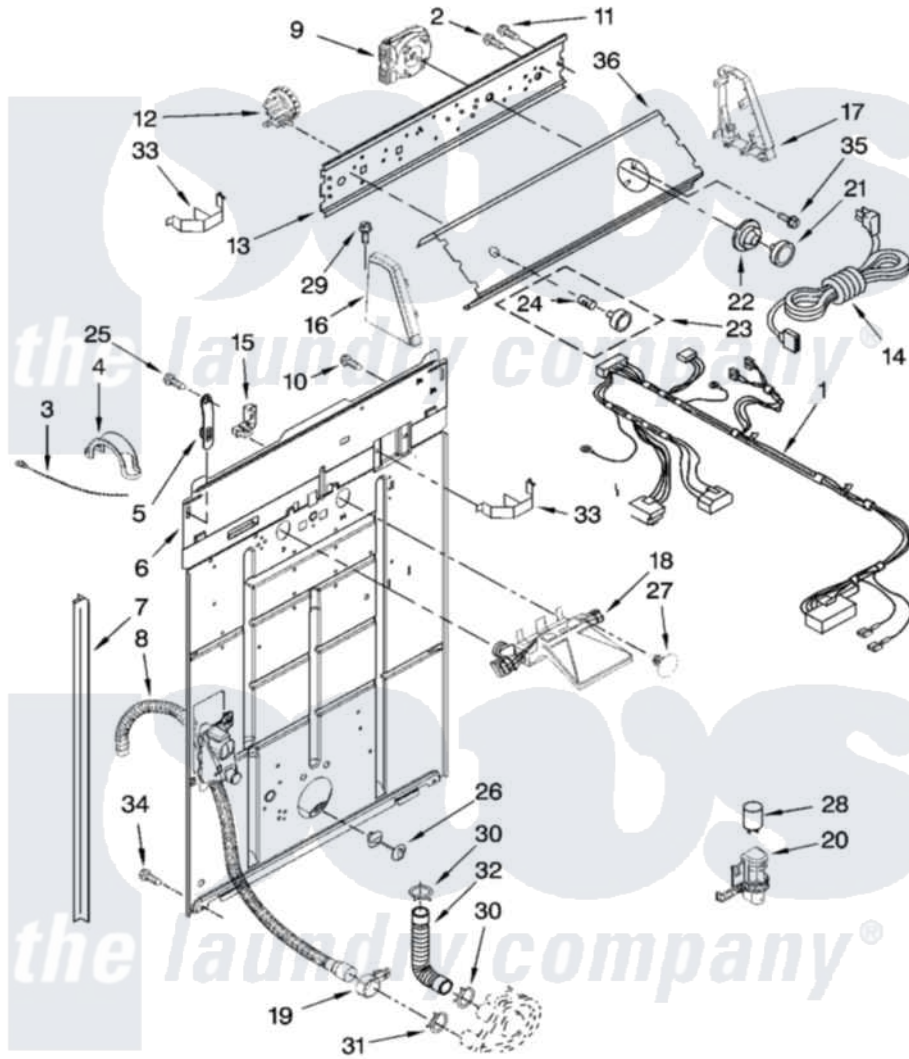

Whirlpool ETW4100SQ3 02 - CONTROLS AND REAR PANEL PARTS

CONTROLS AND REAR PANEL PARTS

For Model: ETW4100SQ3
(White)

W10239479

3

Whirlpool Residential Whirlpool ETW4100SQ3 Washer Parts Parts Diagram 02 - CONTROLS AND REAR PANEL PARTS

[Click on the part number to view part](#)

Item	Original Part Number	Replaced By	Status	Part Description
1	W10220034			Harness, Wiring
2	3400073			Screw, Ground
3	3347868	W10339879		Tie, Cable
4	8577378			U-Bend, Drain Hose
5	8568314			Strap, Console
6	W10194450			Panel, Rear
7	62747			Pad, Rear Panel
8	W10189267			Drain Hose Assembly
9	W10201447			Timer, Control
10	3351614			Screw, Gearcase Cover Mounting
11	90767			Screw, 8A X 3/8 HeX Washer Head Tapping
12	8577844	W10339251		Switch-WL
13	3948608			Bracket, Control
14	8578842	285800		Cord-Power

15	3952821	285777	Relief-Str
16	8274437	279960	Endcap
17	8274434	279960	Endcap
18	W10140918		Valve, Water Inlet W/Vacuum Break
19	8541668		Clamp, Hose
20	8318046		Clip, Capacitor
21	8538949		Knob, Timer
22	8538955		Dial, Timer
23	8538957		Knob, Control
24	8536939		Clip, Knob
25	9740848		Screw, Mixing Valve Mounting
26	8519200		Support, Rear Panel
27	W10000080	8282566	Clip, Pine Tree
28	8572717		Capacitor, Motor Start
29	388326		Screw, 8-18 X 1.25
30	3363366	616099	Clamp
31	8317496	285655	Clamp, Hose
32	3951449	285871	Hose
33	8055003		Clip, Harness And Pressure Switch
34	62863	3390631	Screw, 10-16 X 3/8
35	3400818		Screw, Timer Mounting
36	W10200866		Panel, Console