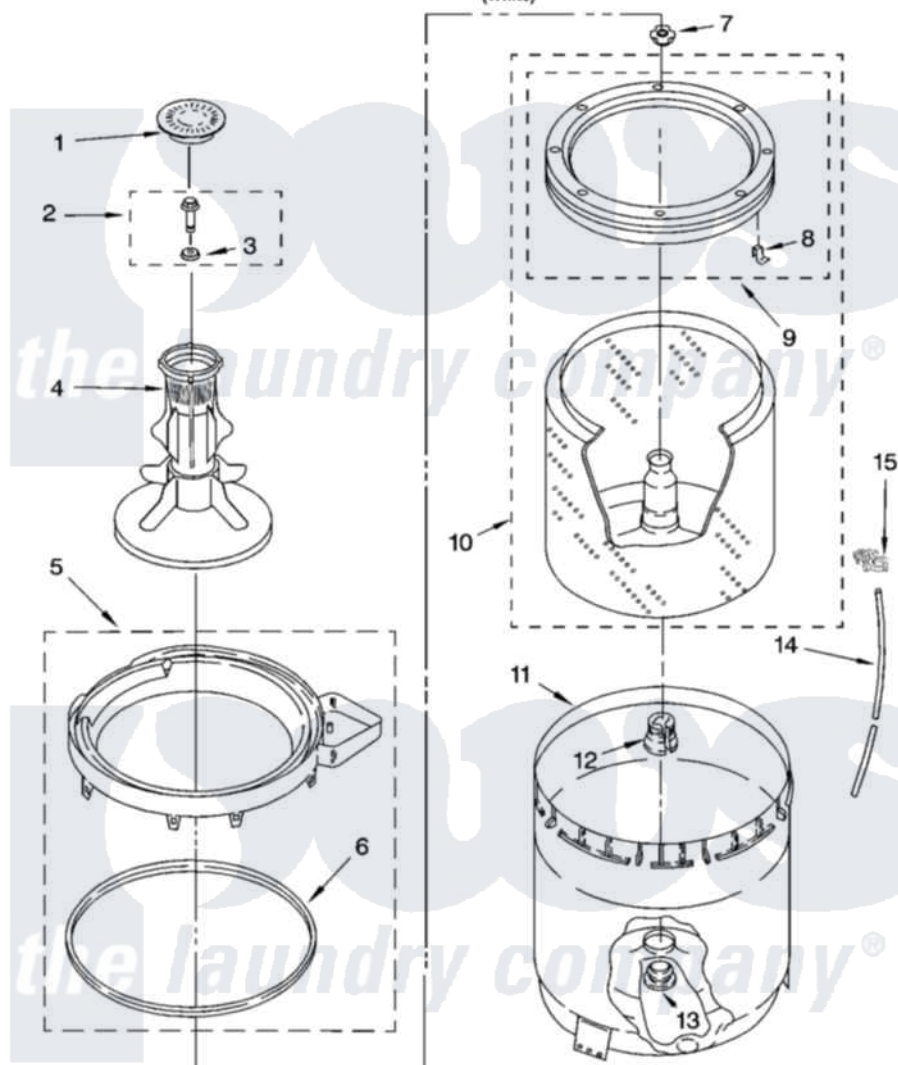

Whirlpool ETW4100SQ3 03 - AGITATOR, BASKET AND TUB PARTS

AGITATOR, BASKET AND TUB PARTS

For Model: ETW4100SQ3
(White)

W10239479

5

Whirlpool [Residential Whirlpool ETW4100SQ3 Washer Parts](#) Parts Diagram 03 - AGITATOR, BASKET AND TUB PARTS

[Click on the part number to view part](#)

Item	Original Part Number	Replaced By	Status	Part Description
1	3352483			Cap, Agitator
2	358237			Screw And Washer
3	3949550			Washer
4	63377			Agitator
5	3360611			Tub Ring And Gasket Assembly
6	3359586			Gasket, Tub Ring
7	21366			Nut, Spanner
8	8519815			Clip, Balance Ring
9	3956205			Balance Ring
10	3956206	3956207		Basket And Balance Ring
11	63125			Tub
12	389140			Tub Block, Basket Drive
13	383727			Gasket, Centerpod
14	3347780	353244		Hose, Pressure Switch
15	2219077			Clip, Pressure Switch Hose