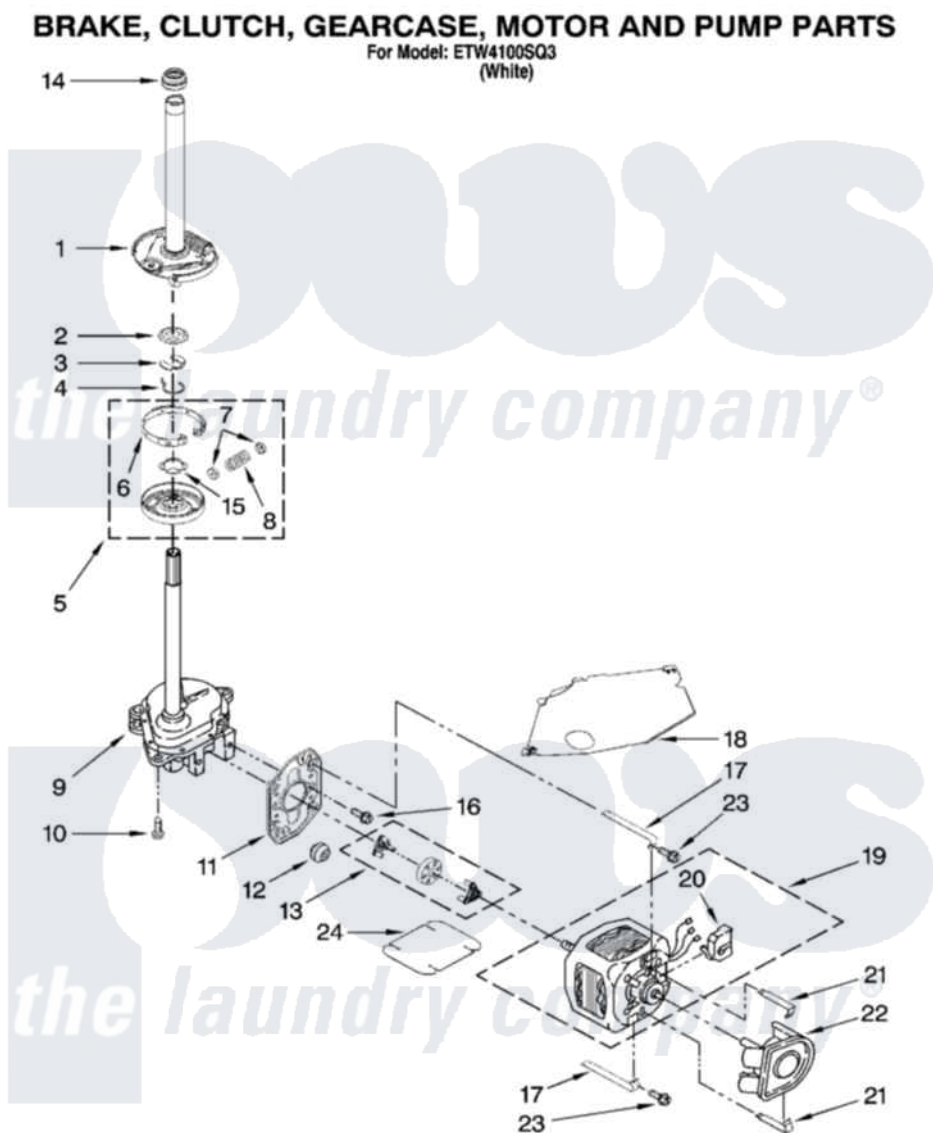

Whirlpool ETW4100SQ3 04 - BRAKE, CLUTCH, GEARCASE, MOTOR AND PUMP PARTS

W10239479

7

Whirlpool [Residential Whirlpool ETW4100SQ3 Washer Parts](#) Parts Diagram 04 - BRAKE, CLUTCH, GEARCASE, MOTOR AND PUMP PARTS
Click on the part number to view part

Item	Original Part Number	Replaced By	Status	Part Description
1	388951	285792		Basketdrive
2	63292			Washer, Spin Tube Thrust
3	62697	W10080230		Ring, Spin Tube Support
4	63283	285353		Ring
5	3951311	285785		Clutch
6	3951308	285790		Lining
7	62646			Cap, Clutch Spring
8	3946792			Spring And Damper Assembly
9	3360630	3360629		Gearcase
10	3357334	3400516		Screw Anti-Rattle
11	62611			Plate, Motor Mount To Gearcase
12	62691			Grommet, Motor
13	3364003	285753A		Coupling
14	8577374			Seal, Centerpost

15	3355454		Clip, Main Drive
16	3400516		Screw Anti-Rattle
17	W10086010		Retainer, Motor
18	3362089		Shield, Tub To Motor
19	8528158	661600	Motor, Main Drive
20	3952056		Switch, Main Drive Motor
21	8546127		Retainer, Pump
22	3363394		Pump
23	3387485	273556	Screw, 10-16 X 5/8
24	3946532		Shield, Motor