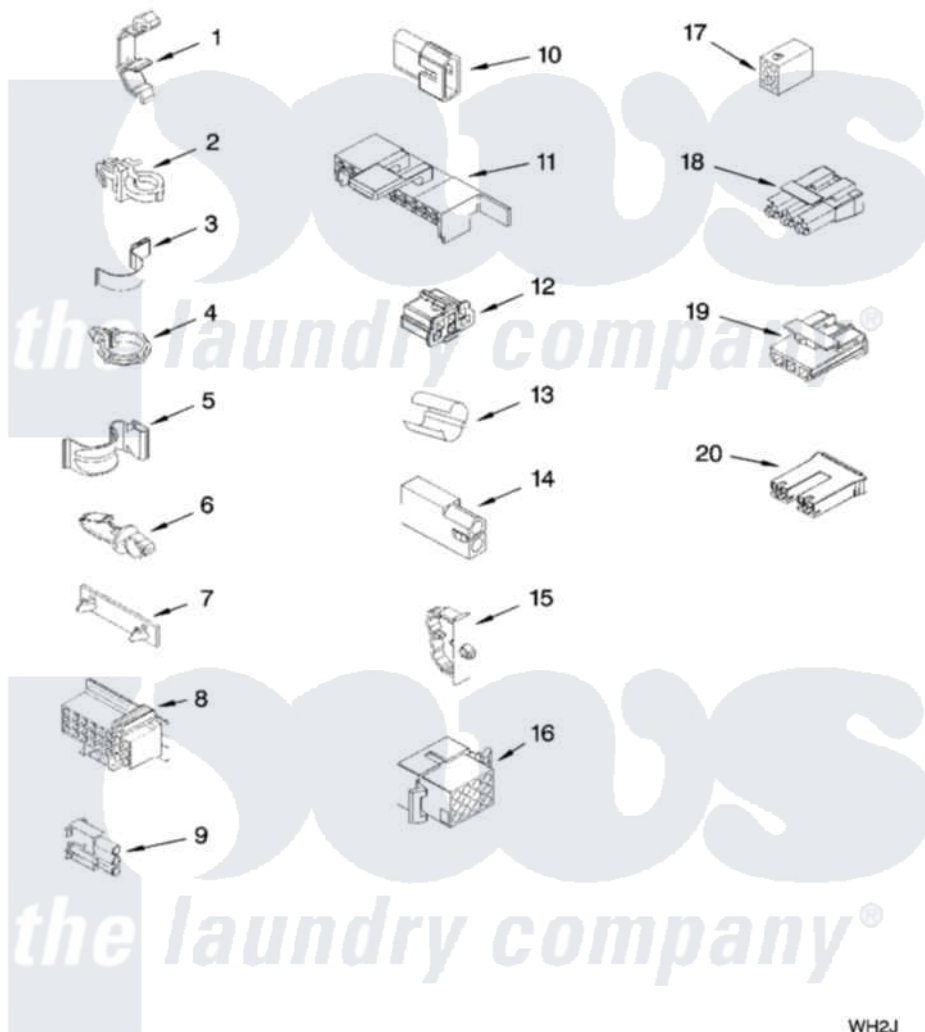

Whirlpool ETW4100SQ3 06 - WIRING HARNESS PARTS

WIRING HARNESS PARTS

For Model: ETW4100SQ3
(White)

W10239479

9

WH2J

Whirlpool [Residential Whirlpool ETW4100SQ3 Washer Parts](#) Parts Diagram 06 - WIRING HARNESS PARTS

[Click on the part number to view part](#)

Item	Original Part Number	Replaced By	Status	Part Description
1	3349557			Retainer, Harness
2	388498		Not Available	Clip, Harness
3	3347812	8528351		Clip
4	3352501	8559320		Restraint, Hose
5	90016			Clip, Pressure Switch Hose
6	3390496	8281256		Clip, Harness
7	389379			Retainer, Side To Feature Panel
8	3948614			Disconnect Block
"	352089			Timer, Block Disconnect
9	62889			Receptacle, Terminal
10	353424			Plug, Terminal
11	62505			Block, Disconnect
12	3347243			Block, Disconnect
13	63523			Harness, Protector
14	717252			Receptacle, Terminal
15	3352944			Clip, Harness

16	3390423		Not Available	Block, Disconnect (12-Way) (Timer) (Use Term. 94613)
17	3347730		Not Available	Receptacle, (6-Way) (Use Term. 94613)
18	3948617	2172937		Connector
19	3360056			Connector
20	3354925			Block, Connector
"	3354926			Block, Connector