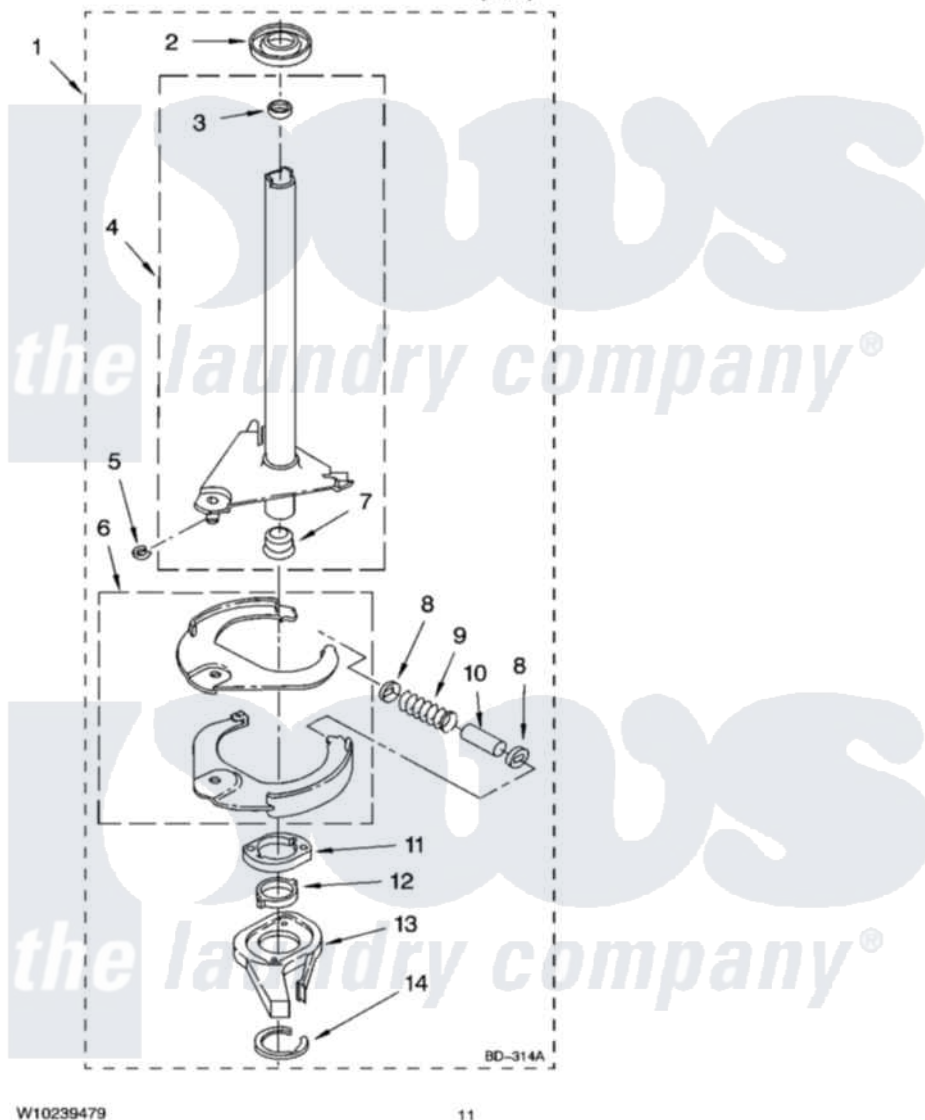

Whirlpool ETW4100SQ3 07 - BRAKE AND DRIVE TUBE PARTS

BRAKE AND DRIVE TUBE PARTS

For Model: ETW4100SQ3
(White)

Whirlpool Residential Whirlpool ETW4100SQ3 Washer Parts Parts Diagram 07 - BRAKE AND DRIVE TUBE PARTS
Click on the part number to view part

Item	Original Part Number	Replaced By	Status	Part Description
1	388951	285792		Basketdrive
2	62658			Ring, Thrust
3	356427			Seal, Spin Pinion
4	64027	64208		Tube-Spin
5	64035	W10083190		Ring, Retaining
6	64232	285438		Shoe-Brake
7	62703	8546462		"T" Bearing, Spin Tube
8	3353956	285658		Sleeve
9	62647		Not Available	Spring, Brake
10	3355360	285658		Sleeve
11	661516	8546461		Cam, Brake Release
12	63022			Sleeve, Cam
13	64194	285790		Lining
14	90368	W10083200		Ring, Retaining
	BLANK		Not Available	Following Parts Not Illustrated
"	285208			Lubricant