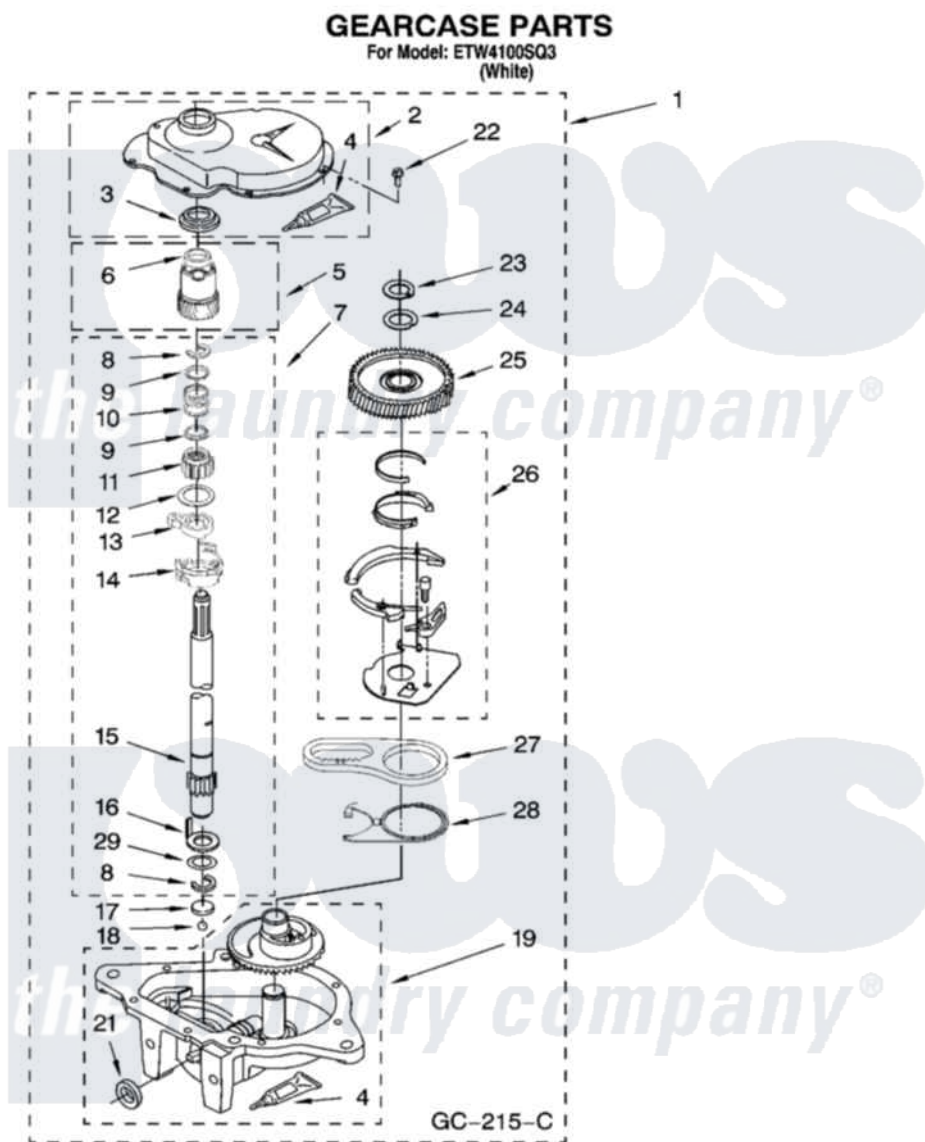

Whirlpool ETW4100SQ3 08 - GEARCASE PARTS, OPTIONAL PARTS (NOT INCLUDED)

12

W10239479

Whirlpool Residential Whirlpool ETW4100SQ3 Washer Parts Parts Diagram 08 - GEARCASE PARTS, OPTIONAL PARTS (NOT INCLUDED)

Click on the part number to view part

Item	Original Part Number	Replaced By	Status	Part Description
1	3360630	<a href="#">3360629</a>		Gearcase
2	<a href="#">285202</a>			Cover, Gearcase
3	<a href="#">3349985</a>			Seal, Gearcase Cover
4	<a href="#">285195</a>			Sealer Sealer, Gasket
5	63320	<a href="#">285362</a>		Gear and Pinion
6	<a href="#">356427</a>			Seal, Spin Pinion
7	<a href="#">389387</a>			Shaft, Agitator
8	90369		Not Available	Ring, Retaining (2)
9	<a href="#">62677</a>			Retainer, Spring
10	<a href="#">62676</a>			Spring, Agitator
11	63273	<a href="#">285509</a>		Shaft, Agitator
12	<a href="#">62619</a>			Washer, Agitator Gear
13	62580	<a href="#">285206</a>		Cam-Agitator
14	62581	<a href="#">285206</a>		Cam-Agitator
15	<a href="#">285509</a>			Shaft, Agitator