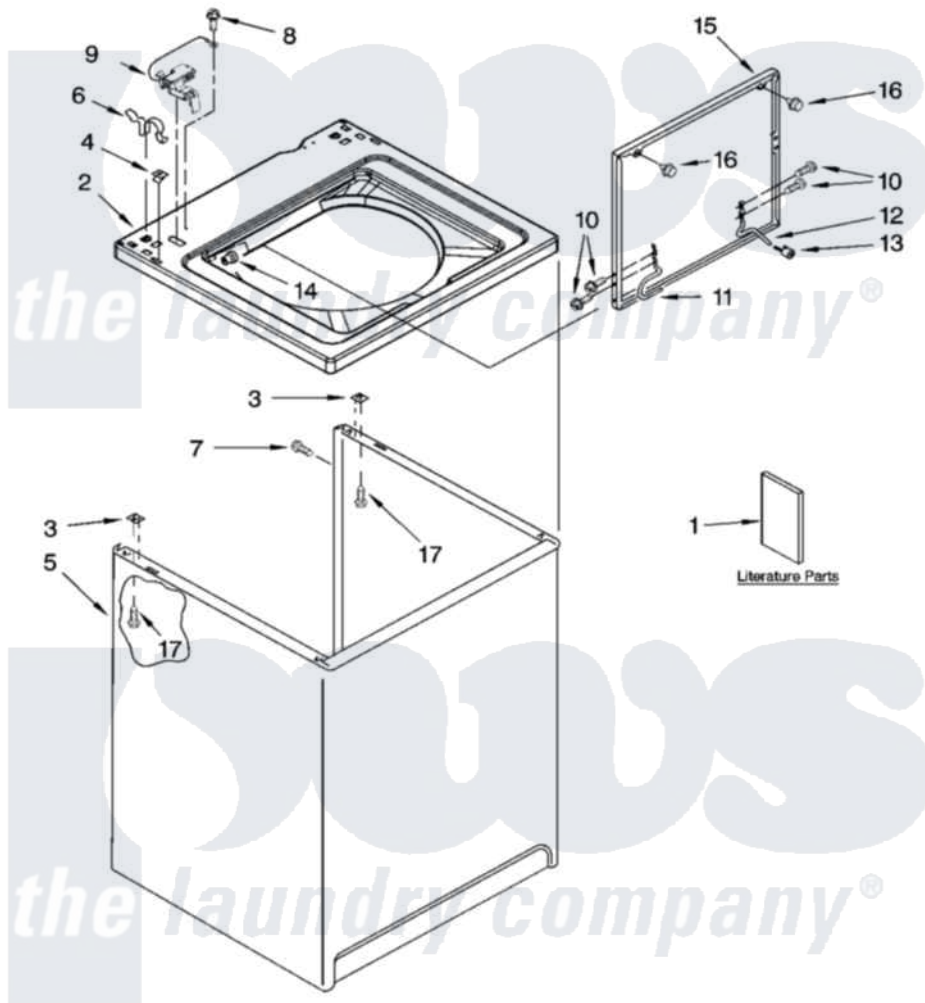

Whirlpool ETW4200SQ0 01 - TOP AND CABINET PARTS

TOP AND CABINET PARTS

For Model: ETW4200SQ0
(White)

AUTOMATIC
WASHER

8-06 Litho in U.S.A. (drd)

1

Part No. 8181380

Whirlpool [Residential Whirlpool ETW4200SQ0 Washer Parts](#) Parts Diagram 01 - TOP AND CABINET PARTS

[Click on the part number to view part](#)

Item	Original Part Number	Replaced By	Status	Part Description
1	W10044800			Installation Instructions
"	3957878		Not Available	Feature Sheet
"	3955886		Not Available	Use & Care Guide
"	W10023580		Not Available	Energy Guide
"	8578915		Not Available	Wiring Diagram
2	8318068			Top
3	62750			Spacer, Cabinet To Top (4)
4	357213			Nut, Push-In
5	63424			Cabinet
6	62780			Clip, Top And Cabinet And Rear Panel
7	3357011	308685		Side Trim)
8	3351614			Screw, Gearcase Cover Mounting
9	8318084			Switch, Lid
10	3351355	W10119828		Screw, Lid Hinge Mounting
11	8318088			Hinge, Lid

12	54583		Hinge, Lid
13	19119		Bumper, Lid Hinge
14	21258		Bearing, Lid Hinge
15	8580061	W1019385Z	Lid
16	9724509		Bumper, Lid
17	3390631		Screw, 10-16 X 3/8