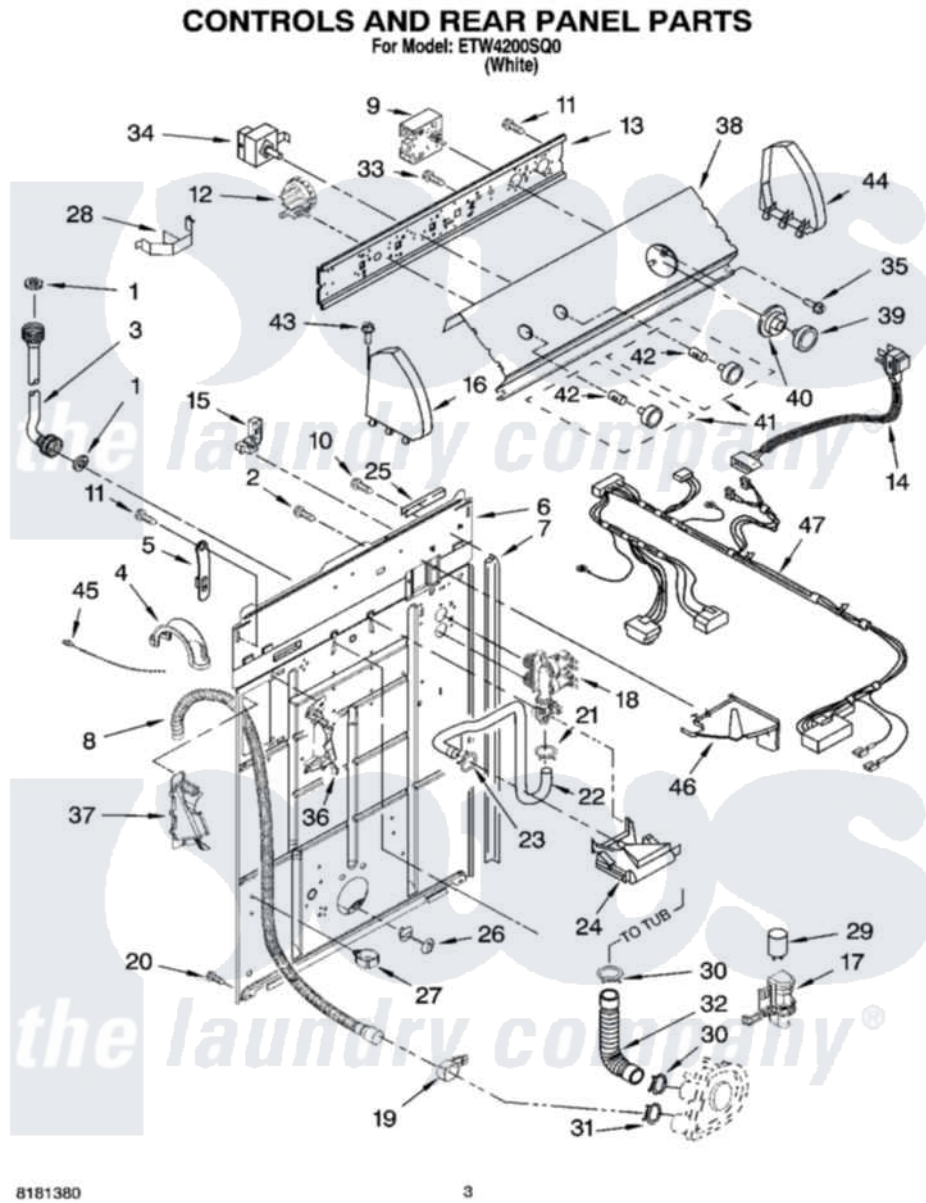

Whirlpool ETW4200SQ0 02 - CONTROLS AND REAR PANEL PARTS

Whirlpool [Residential Whirlpool ETW4200SQ0 Washer Parts](#) Parts Diagram 02 - CONTROLS AND REAR PANEL PARTS

[Click on the part number to view part](#)

Item	Original Part Number	Replaced By	Status	Part Description
1	3976300	16123		Washer Inlet-Hose Miscellaneous Parts Must be Ordered Separately.
2	9740848			Screw, Mixing Valve Mounting
3	8571377	89503		Hose-Inlet
"	8571378	89503		Hose-Inlet
4	8577378			U-Bend, Drain Hose
5	8568314			Strap, Console
6	8318015			Panel, Rear
7	62747			Pad, Rear Panel
8	8559373	W10096921		Drain Hose Assembly
9	8546681			Timer, Control
10	3351614			Screw, Gearcase Cover Mounting
11	90767			Screw, 8A X 3/8 HeX Washer Head Tapping
12	8577844	W10339251		Switch-WL

13	3948608		Bracket, Control
14	8578842	285800	Cord-Power
15	3952821	285777	Relief-Str
16	8274437	279960	Endcap
17	8318046		Clip, Capacitor
18	8578340		Valve, Water Inlet W/Bi-Metal
19	8541668		Clamp, Hose
20	62863	3390631	Screw, 10-16 X 3/8
21	301958	596669	Clamp, Manifold
22	8317974	8317926	Hose, Vacuum Break
23	370450	596669	Clamp, Manifold
24	387606	3360977	Break-Vac
25	303294	3367669	Protector, Edge
26	8519200		Support, Rear Panel
27	8541667		Clamp, Hose
28	8055003		Clip, Harness And Pressure Switch
29	357021	8572717	Capacitor, Motor Start
30	3363366	616099	Clamp
31	8317496	285655	Clamp, Hose
32	3951449	285871	Hose
33	3400073		Screw, Ground
34	8578337		Switch, Water Temperature
35	3400818		Screw, Timer Mounting
36	8541669		Bucket, Drain Hose
37	8541658		Bucket, Drain Hose
38	3956997		Panel, Console
39	8538949		Knob, Timer
40	8538955		Dial, Timer
41	8538957		Knob, Control
42	8536939		Clip, Knob
43	388326		Screw, 8-18 X 1.25
44	8274434	279960	Endcap
45	3347868	W10339879	Tie, Cable
46	8539874		Shield, Suds
47	3958095		Harness, Wiring