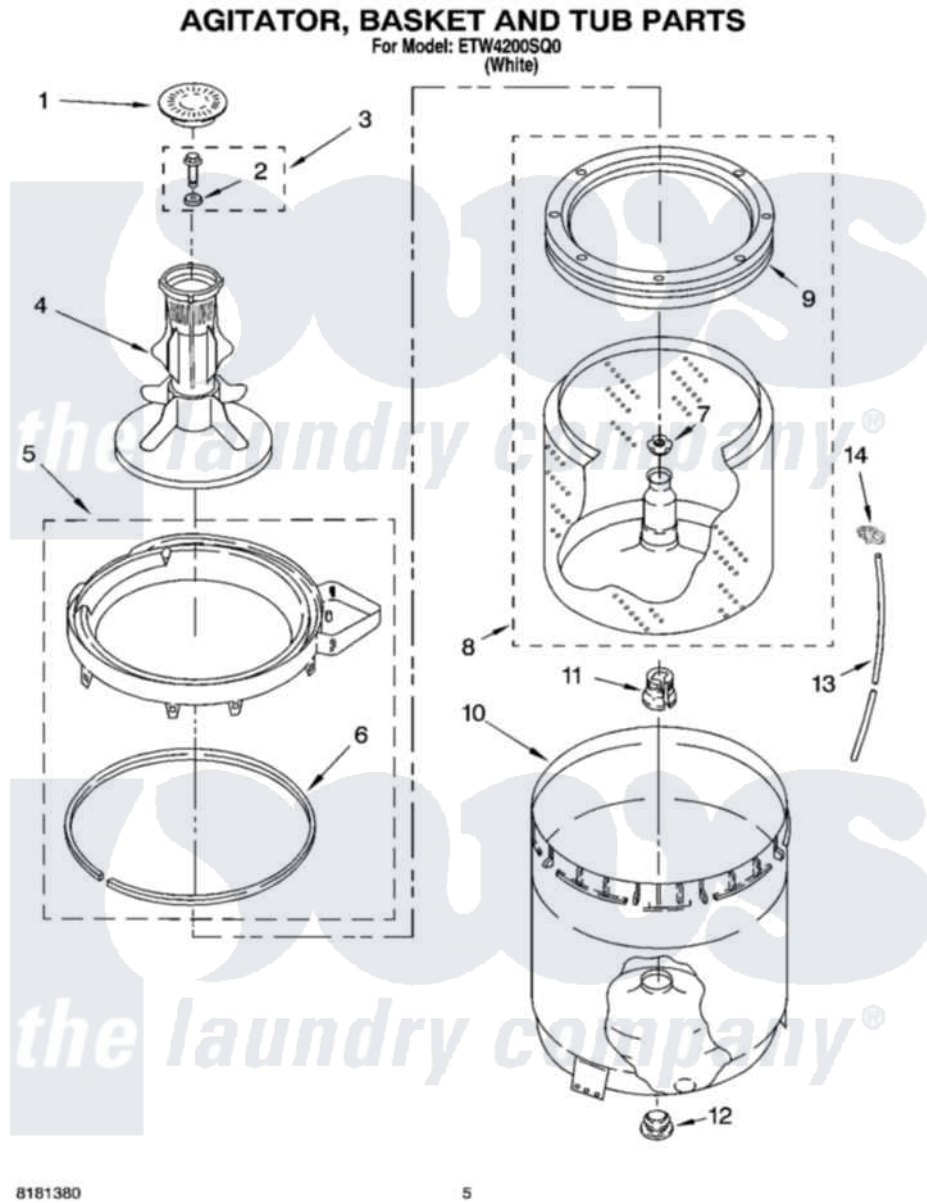

Whirlpool ETW4200SQ0 03 - AGITATOR, BASKET AND TUB PARTS

8181380

5

Whirlpool Residential Whirlpool ETW4200SQ0 Washer Parts Parts Diagram 03 - AGITATOR, BASKET AND TUB PARTS

[Click on the part number to view part](#)

Item	Original Part Number	Replaced By	Status	Part Description
1	3352483			Cap, Agitator
2	3949550			Washer
3	358237			Screw And Washer
4	63377			Agitator
5	8528150	W10445870		Ring-Tub
6	3976308			Gasket, Tub Ring
7	21366			Nut, Spanner
8	8526017	W10389329		Clothes Container, Assembly
9	8519788	387240		Ring, Balance
10	63849			Strain Relief, Power Cord
11	389140			Tub Block, Basket Drive
12	383727			Gasket, Centerpod
13	3347780	353244		Hose, Pressure Switch
14	2219077			Clip, Pressure Switch Hose