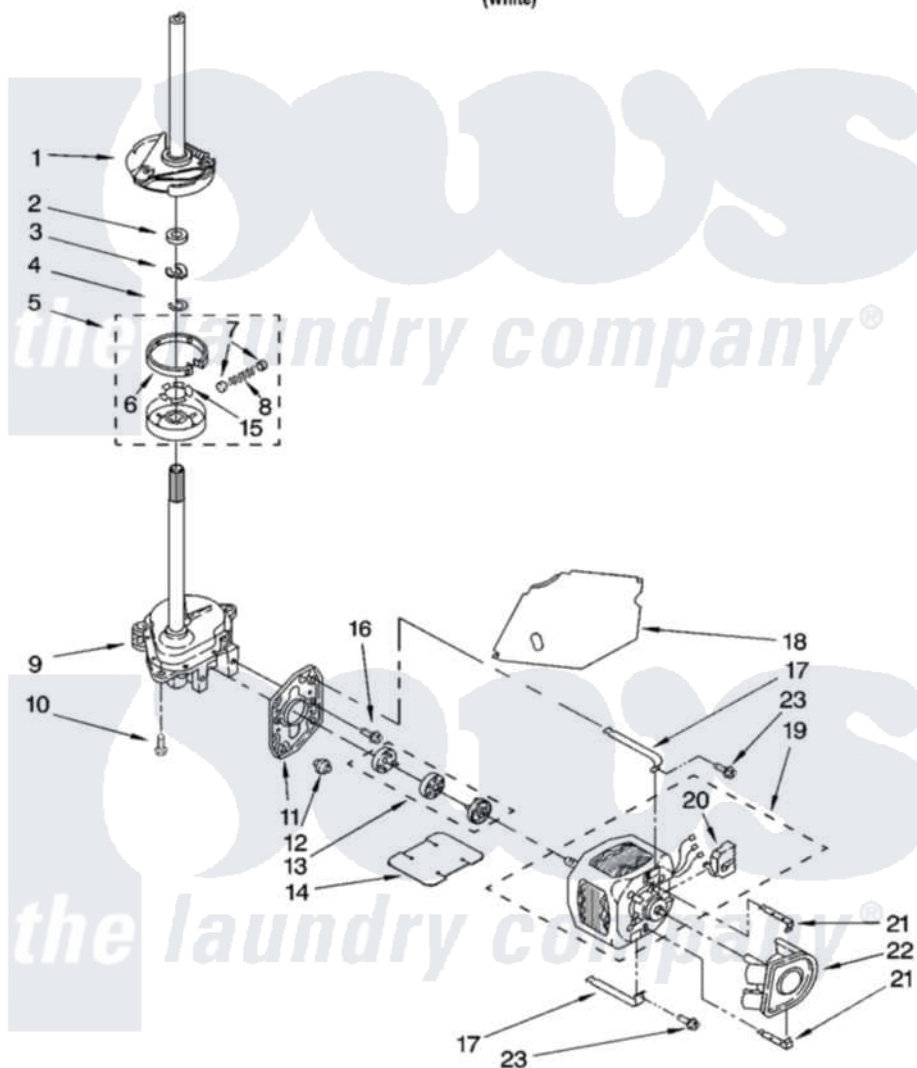

# Whirlpool ETW4200SQ0 04 - BRAKE, CLUTCH, GEARCASE, MOTOR AND PUMP PARTS

## BRAKE, CLUTCH, GEARCASE, MOTOR AND PUMP PARTS

For Model: ETW4200SQ0  
(White)

8181380

7

Whirlpool [Residential Whirlpool ETW4200SQ0 Washer Parts](#) Parts Diagram 04 - BRAKE, CLUTCH, GEARCASE, MOTOR AND PUMP PARTS  
Click on the part number to view part

Item	Original Part Number	Replaced By	Status	Part Description
1	388952	<a href="#">285792</a>		Basketdrive
2	<a href="#">63292</a>			Washer, Spin Tube Thrust
3	62697	<a href="#">W10080230</a>		Ring, Spin Tube Support
4	63283	<a href="#">285353</a>		Ring
5	3951311	<a href="#">285785</a>		Clutch
6	3951308	<a href="#">285790</a>		Lining
7	<a href="#">62646</a>			Cap, Clutch Spring
8	<a href="#">3946792</a>			Spring And Damper Assembly
9	3360630	<a href="#">3360629</a>		Gearcase
10	3357334	<a href="#">3400516</a>		Screw Anti-Rattle
11	<a href="#">62611</a>			Plate, Motor Mount To Gearcase
12	<a href="#">62691</a>			Grommet, Motor
13	285753	<a href="#">285753A</a>		Coupling
14	<a href="#">3946532</a>			Shield, Motor

15	<a href="#">3355454</a>		Clip, Main Drive
16	<a href="#">3400516</a>		Screw Anti-Rattle
17	3349637	<a href="#">W10086010</a>	Retainer, Motor
18	<a href="#">3362089</a>		Shield, Tub To Motor
19	8528158	<a href="#">661600</a>	Motor, Main Drive
20	<a href="#">3952056</a>		Switch, Main Drive Motor
21	<a href="#">8546127</a>		Retainer, Pump
22	<a href="#">3363394</a>		Pump
23	3387485	<a href="#">273556</a>	Screw, 10-16 X 5/8