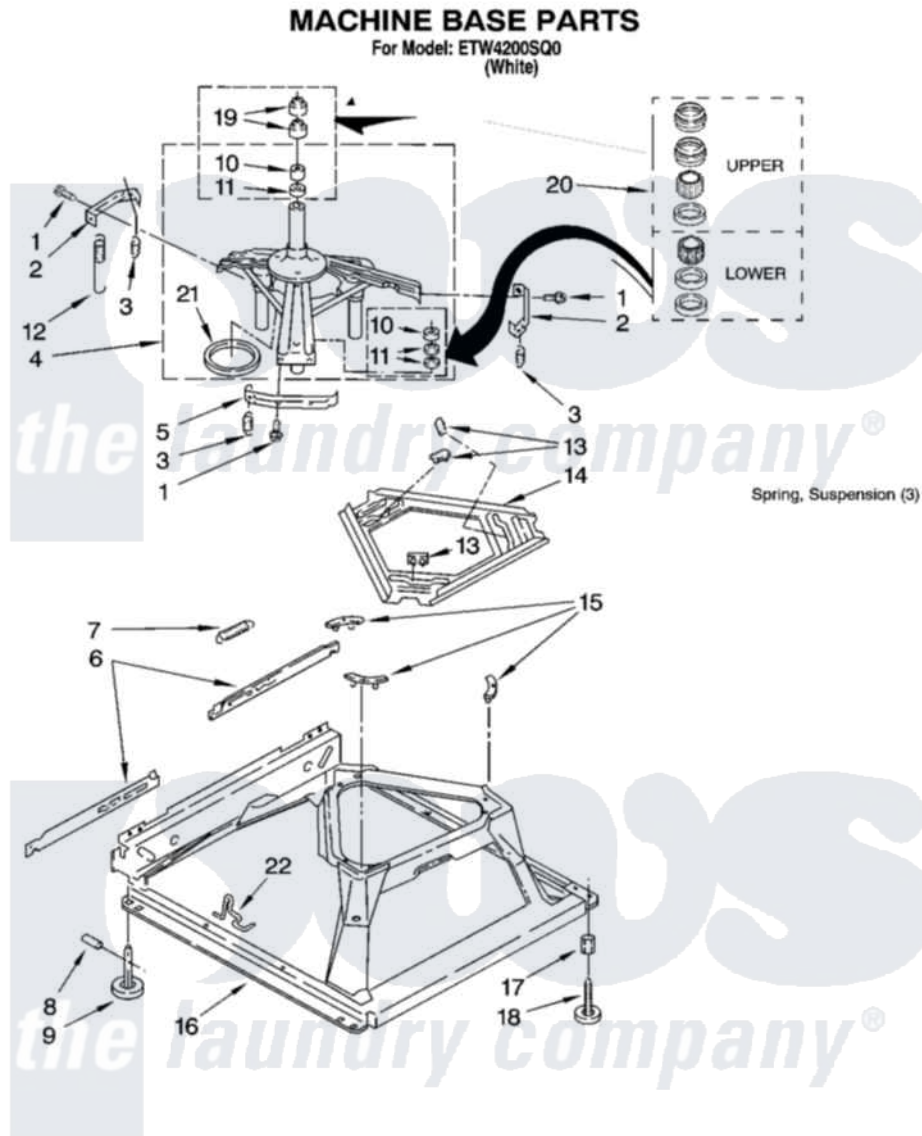

Whirlpool ETW4200SQ 05 - MACHINE BASE PARTS

8

8181380

[Whirlpool Residential Whirlpool ETW4200SQ0 Washer Parts](#) Parts Diagram 05 - MACHINE BASE PARTS
Click on the part number to view part

Item	Original Part Number	Replaced By	Status	Part Description
1	3400076			Screw, Bracket Mounting
2	64067			Bracket, Spring Outer
3	63907			Spring, Suspension
4	8575214	280184		Support
5	64065			Bracket, Spring Outer
6	63466			Link, Leveling Mechanism
7	62597	8316845		Spring
8	62837			Pin, Knurled
9	62596	285244		Feet-Leveling
10	8546455			Bearing, Centerpost
11	357409	359449		Seal, Agitator Shaft
12	8534035	285901		Spring
13	62568	285219		Pad
14	3946509			Plate, Suspension
15	3363660	285744		Pad
16	3946512	285771		Base

17	3359452	Nut, Lock
18	W10001130	Foot, Leveling
19	8577376	Seal, Centerpost
20	285203	Centerpost Bearing Kit
21	63134	Ring, Sound Deadening
22	63806	W10145155 Retainer, Suspension Spring