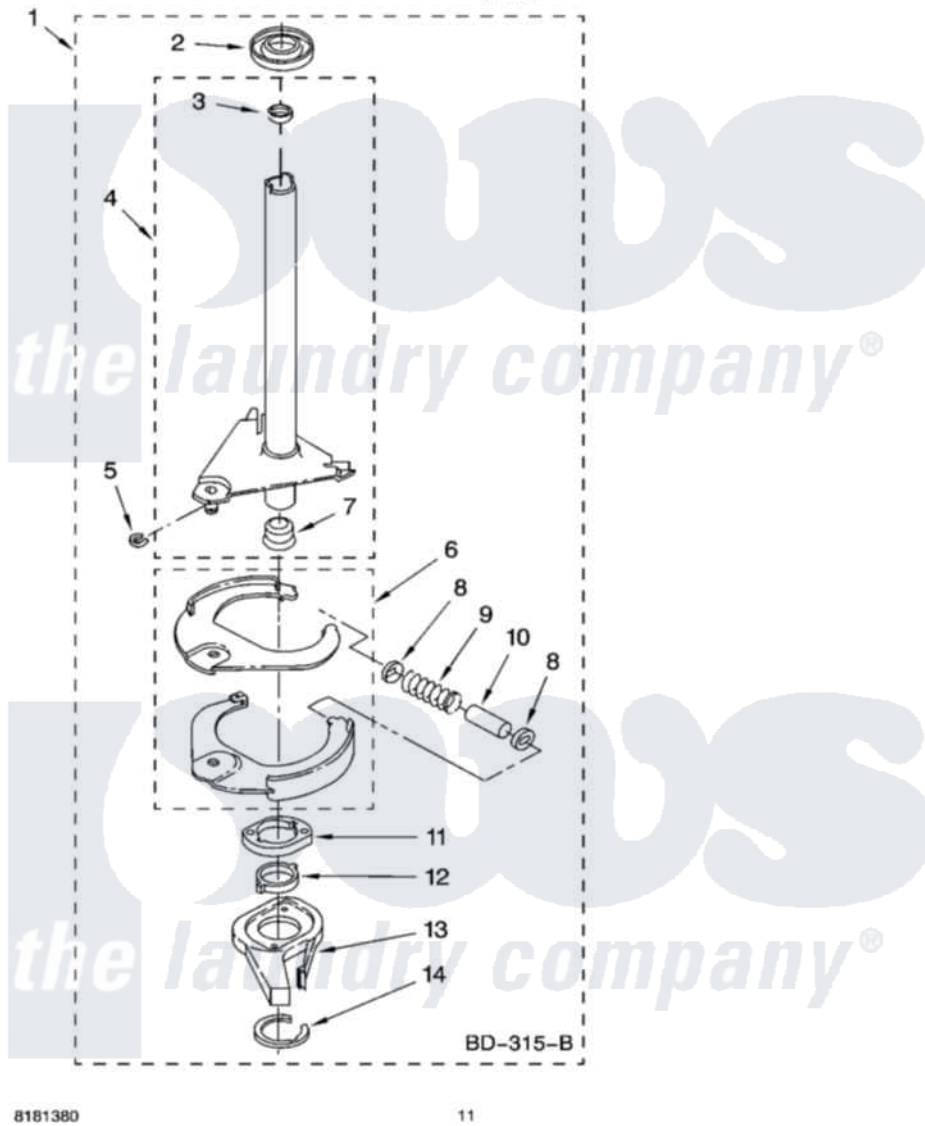

Whirlpool ETW4200SQ0 07 - BRAKE AND DRIVE TUBE PARTS

BRAKE AND DRIVE TUBE PARTS

For Model: ETW4200SQ0
(White)

8181380

11

Whirlpool Residential Whirlpool ETW4200SQ0 Washer Parts Parts Diagram 07 - BRAKE AND DRIVE TUBE PARTS

Click on the part number to view part

Item	Original Part Number	Replaced By	Status	Part Description
1	388952	285792		Basketdrive
2	62658			Ring, Thrust
3	356427			Seal, Spin Pinion
4	64027	64208		Tube-Spin
5	64035	W10083190		Ring, Retaining
6	64232	285438		Shoe-Brake
7	62703	8546462		"T" Bearing, Spin Tube
8	3353956	285658		Sleeve
9	387806		Not Available	Spring, Brake
10	3355360	285658		Sleeve
11	661516	8546461		Cam, Brake Release
12	63022			Sleeve, Cam
13	64194	285790		Lining
14	90368	W10083200		Ring, Retaining
"	BLANK		Not Available	Following Parts Not Illustrated
"	285208			Lubricant