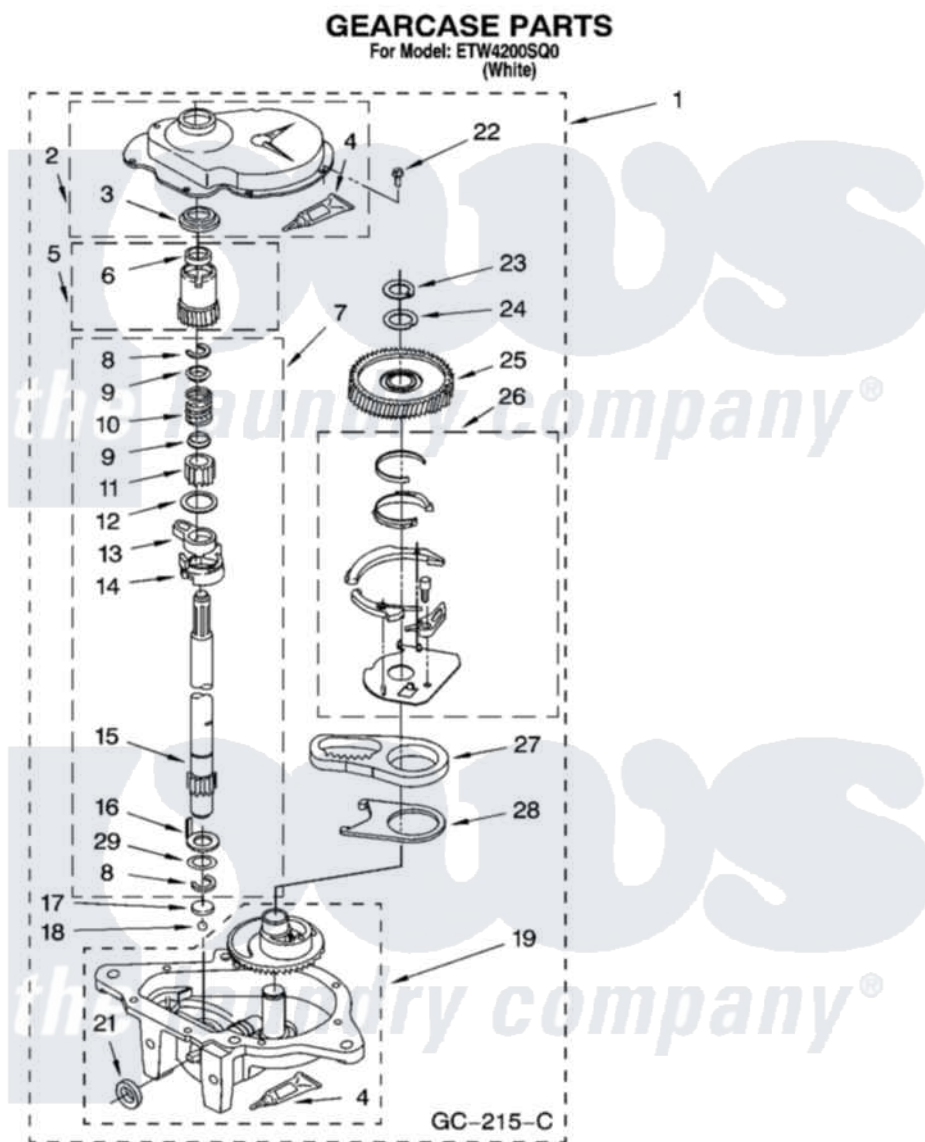

Whirlpool ETW4200SQ0 08 - GEARCASE PARTS, OPTIONAL PARTS (NOT INCLUDED)

12

8181380

Whirlpool Residential Whirlpool ETW4200SQ0 Washer Parts Parts Diagram 08 - GEARCASE PARTS, OPTIONAL PARTS (NOT INCLUDED)

Click on the part number to view part

Item	Original Part Number	Replaced By	Status	Part Description
1	3360630	3360629		Gearcase
2	285202			Cover, Gearcase
3	3349985			Seal, Gearcase Cover
4	285195			Sealer Sealer, Gasket
5	63320	285362		Gear and Pinion
6	356427			Seal, Spin Pinion
7	389387			Shaft, Agitator
8	90369		Not Available	Ring, Retaining (2)
9	62677			Retainer, Spring
10	62676			Spring, Agitator
11	63273	285509		Shaft, Agitator
12	62619			Washer, Agitator Gear
13	62580	285206		Cam-Agitator
14	62581	285206		Cam-Agitator
15	285509			Shaft, Agitator

16	62618		Washer, Cam Thrust
17	16018	285205	Bearing
18	85529	285205	Bearing
19	389230	285515	Gearcase
21	285352		Seal Kit, Thrust Plug
22	3351614		Screw, Gearcase Cover Mounting
23	3362552	285765	Ring-Retrn
24	285735	285766	Washer Kit, Thrust
25	62570	285362	Gear and Pinon
26	388253	999516	Shelf-Glas
27	3349296	8546456	Rack, Connecting
28	62621		Actuator, Shift
29	388815		Washer, Intermediate 1 3976263 Miscellaneous Parts Bag 2 3976300 Washer, Inlet Hose 3 3366913 Clamp, Hose
	72017		Paint, Touch-Up
"	350938		Paint, Pressurized Spray B
"	350930		Paint, Pressurized Spray B
"	799344		Paint, Touch-Up)
"	BLANK	Not Available	OIL
"	350572		Oil
"	BLANK	Not Available	LUBRICANT
"	285208		Lubricant
"	BLANK	Not Available	SEALER
"	285195		Sealer Sealer, Gasket
"	BLANK	Not Available	ACCESSORY PARTS
"	367031		Water System Parts
"	280129	280129A	Break-Sphn
"	280130	280130A	Adapter
"	280131	40922	Hose