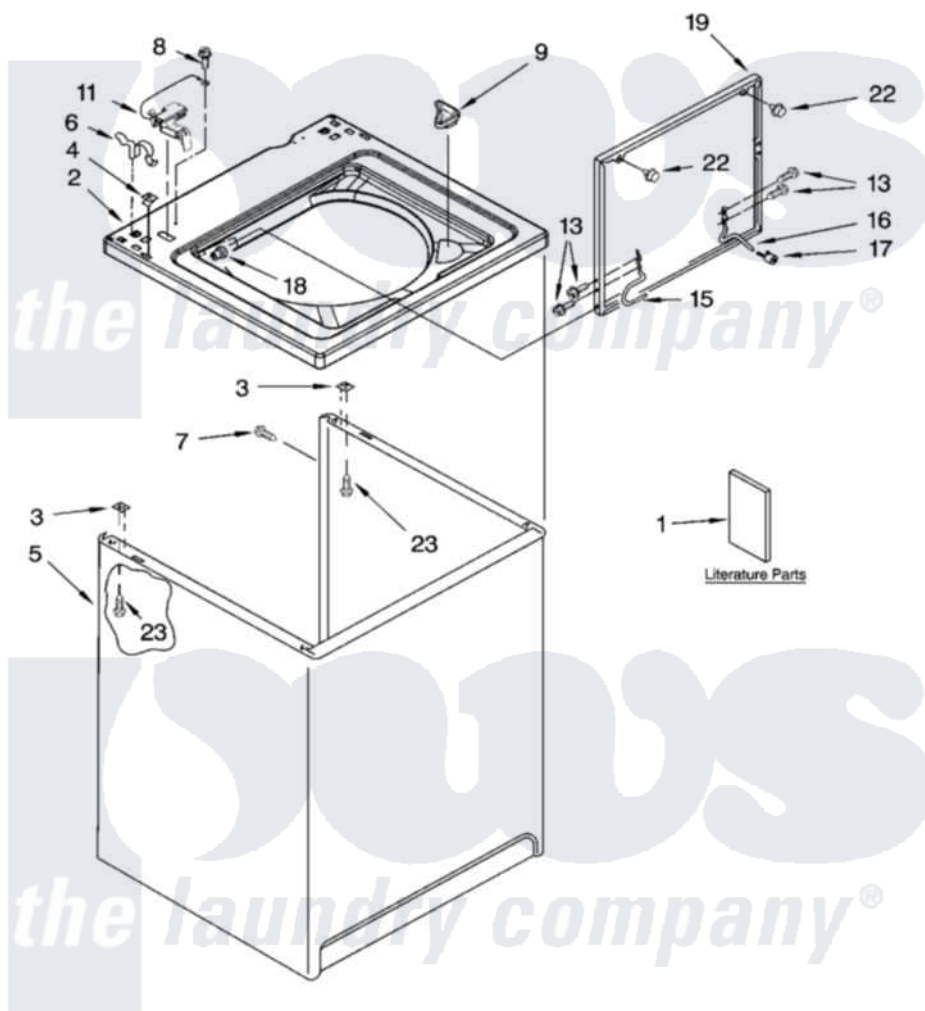

Whirlpool ETW4300SQ0 01 - TOP AND CABINET PARTS

TOP AND CABINET PARTS

For Model: ETW4300SQ0
(Designer White)

AUTOMATIC
WASHER

5-06 Litho in U.S.A. (cre)

1

Part No. 8181305

Whirlpool [Residential Whirlpool ETW4300SQ0 Washer Parts](#) Parts Diagram 01 - TOP AND CABINET PARTS

[Click on the part number to view part](#)

Item	Original Part Number	Replaced By	Status	Part Description
1	W10044800			Installation Instructions
"	3957878		Not Available	Feature Sheet
"	3955886		Not Available	Use & Care Guide
"	W10023560		Not Available	Energy Guide
"	8578912		Not Available	Wiring Diagram
2	8318064			Top
3	62750			Spacer, Cabinet To Top (4)
4	357213			Nut, Push-In
5	63424			Cabinet
6	62780			Clip, Top And Cabinet And Rear Panel
7	3357011	308685		Side Trim)
8	3351614			Screw, Gearcase Cover Mounting
9	3362952			Dispenser, Bleach
11	8318084			Switch, Lid
13	3351355	W10119828		Screw, Lid Hinge Mounting

15	8318088		Hinge, Lid
16	54583		Hinge, Lid
17	19119		Bumper, Lid Hinge
18	21258		Bearing, Lid Hinge
19	8580061	W10193857	Lid
22	9724509		Bumper, Lid
23	3390631		Screw, 10-16 X 3/8