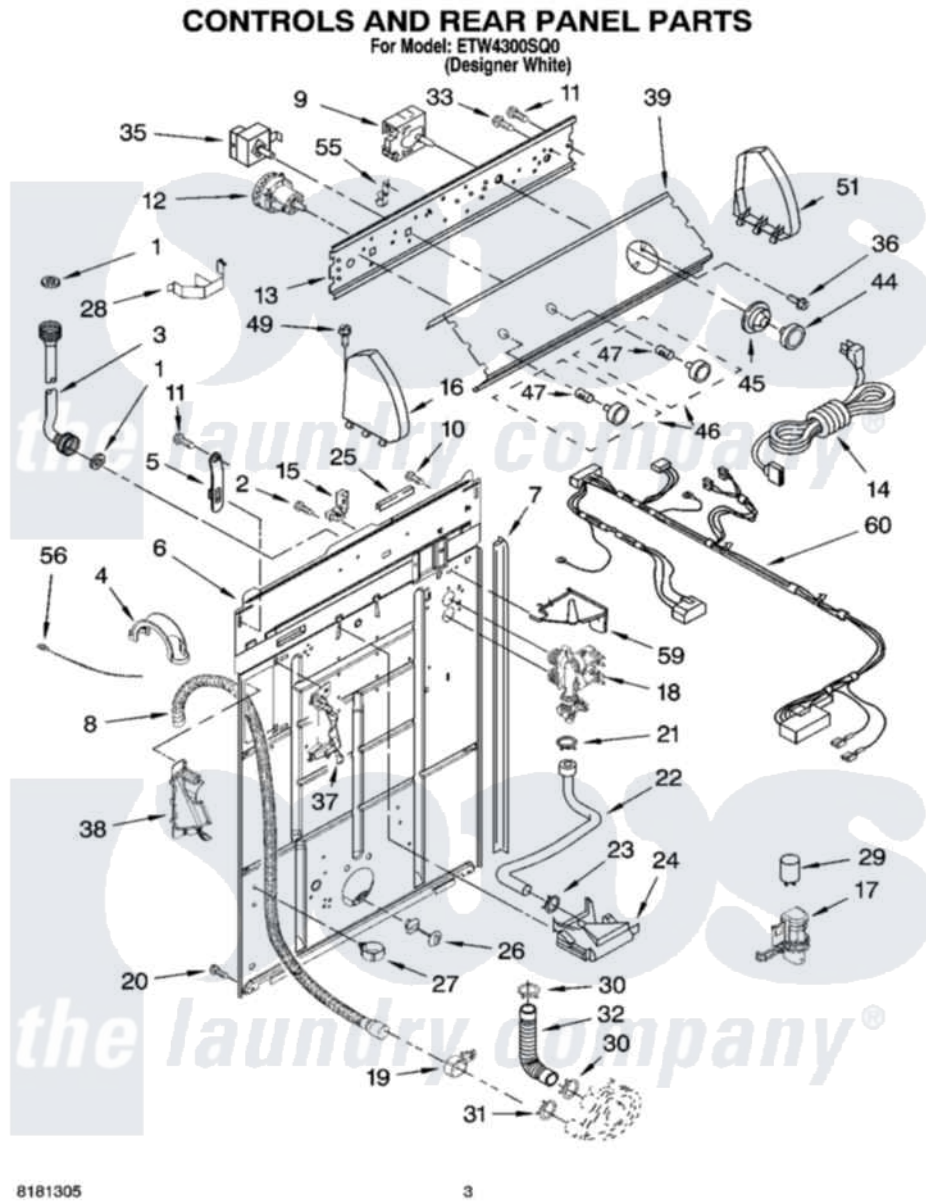

# Whirlpool ETW4300SQ0 02 - CONTROLS AND REAR PANEL PARTS

Whirlpool [Residential Whirlpool ETW4300SQ0 Washer Parts](#) Parts Diagram 02 - CONTROLS AND REAR PANEL PARTS

[Click on the part number to view part](#)

Item	Original Part Number	Replaced By	Status	Part Description
1	3976300	<a href="#">16123</a>		Washer Inlet-Hose Miscellaneous Parts Must be Ordered Separately.
2	<a href="#">9740848</a>			Screw, Mixing Valve Mounting
3	8571377	<a href="#">89503</a>		Hose-Inlet
"	8571378	<a href="#">89503</a>		Hose-Inlet
4	<a href="#">8577378</a>			U-Bend, Drain Hose
5	<a href="#">8568314</a>			Strap, Console
6	<a href="#">8318015</a>			Panel, Rear
7	<a href="#">62747</a>			Pad, Rear Panel
8	8559373	<a href="#">W10096921</a>		Drain Hose Assembly
9	<a href="#">8572976</a>			Timer, Control
10	<a href="#">3351614</a>			Screw, Gearcase Cover Mounting
11	<a href="#">90767</a>			Screw, 8A X 3/8 HeX Washer Head Tapping
12	8577844	<a href="#">W10339251</a>		Switch-WL