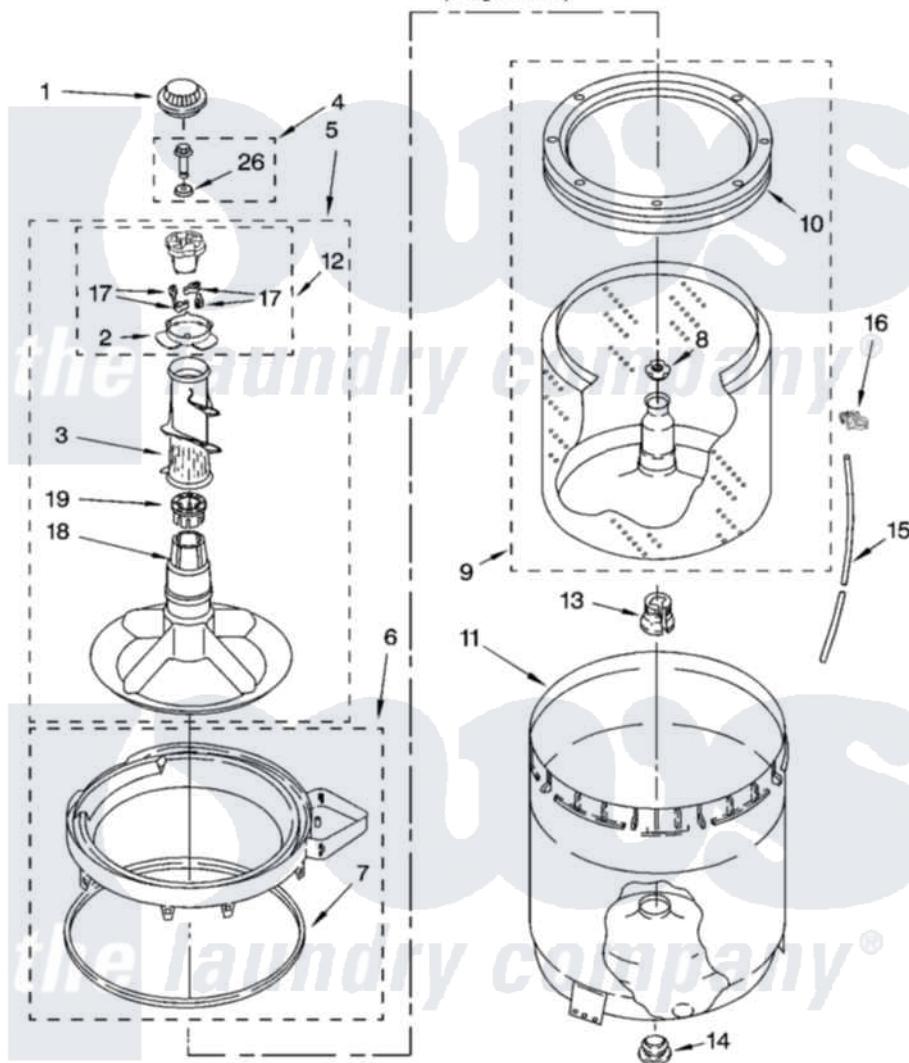

Whirlpool ETW4300SQ 03 - AGITATOR, BASKET AND TUB PARTS

AGITATOR, BASKET AND TUB PARTS

For Model: ETW4300SQ0
(Designer White)

8181305

5

Whirlpool Residential Whirlpool ETW4300SQ0 Washer Parts Parts Diagram 03 - AGITATOR, BASKET AND TUB PARTS

[Click on the part number to view part](#)

Item	Original Part Number	Replaced By	Status	Part Description
1	3355758			Cap, Agitator
2	3363661			Bearing, Driven Cam
3	3348752			Mover, Clothes
4	358237			Screw And Washer
5	3348117	285565		Agitator
6	8528150	W10445870		Ring-Tub
7	3976308			Gasket, Tub Ring
8	21366			Nut, Spanner
9	8526017	W10389329		Clothes Container, Assembly
10	8519788	387240		Ring, Balance
11	63849			Strain Relief, Power Cord
12	3363663	285811		Cam-Agitator
13	389140			Tub Block, Basket Drive
14	383727			Gasket, Centerpodt
15	3347780	353244		Hose, Pressure Switch
16	2219077			Clip, Pressure Switch Hose