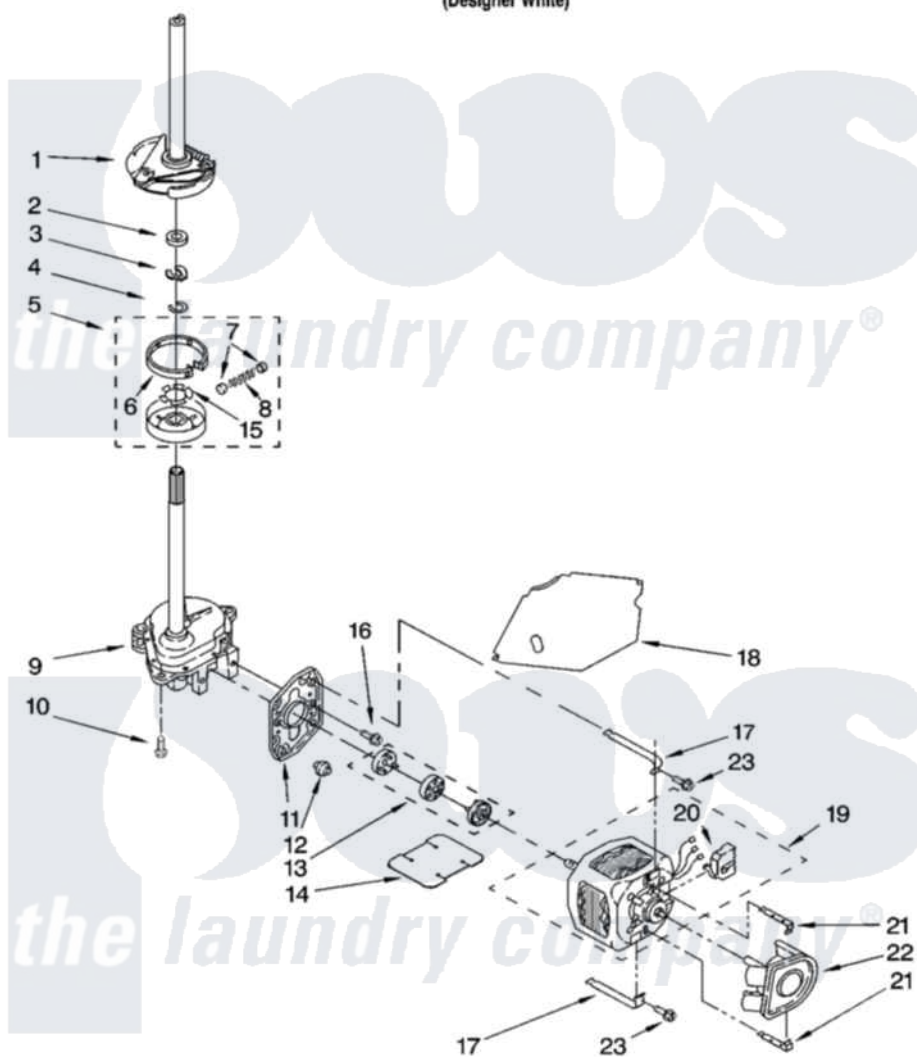

Whirlpool ETW4300SQ0 04 - BRAKE, CLUTCH, GEARCASE, MOTOR AND PUMP PARTS

BRAKE, CLUTCH, GEARCASE, MOTOR AND PUMP PARTS

For Model: ETW4300SQ0
(Designer White)

8181305

7

Whirlpool [Residential Whirlpool ETW4300SQ0 Washer Parts](#) Parts Diagram 04 - BRAKE, CLUTCH, GEARCASE, MOTOR AND PUMP PARTS
Click on the part number to view part

Item	Original Part Number	Replaced By	Status	Part Description
1	388952	285792		Basketdrive
2	63292			Washer, Spin Tube Thrust
3	62697	W10080230		Ring, Spin Tube Support
4	63283	285353		Ring
5	3951311	285785		Clutch
6	3951308	285790		Lining
7	62646			Cap, Clutch Spring
8	3946792			Spring And Damper Assembly
9	3360630	3360629		Gearcase
10	3357334	3400516		Screw Anti-Rattle
11	62611			Plate, Motor Mount To Gearcase
12	62691			Grommet, Motor
13	8559748	285753A		Coupling
14	3946532			Shield, Motor

15	3355454		Clip, Main Drive
16	3400516		Screw Anti-Rattle
17	3349637	W10086010	Retainer, Motor
18	3362089		Shield, Tub To Motor
19	8528158	661600	Motor, Main Drive
20	3952056		Switch, Main Drive Motor
21	8546127		Retainer, Pump
22	3363394		Pump
23	3387485	273556	Screw, 10-16 X 5/8