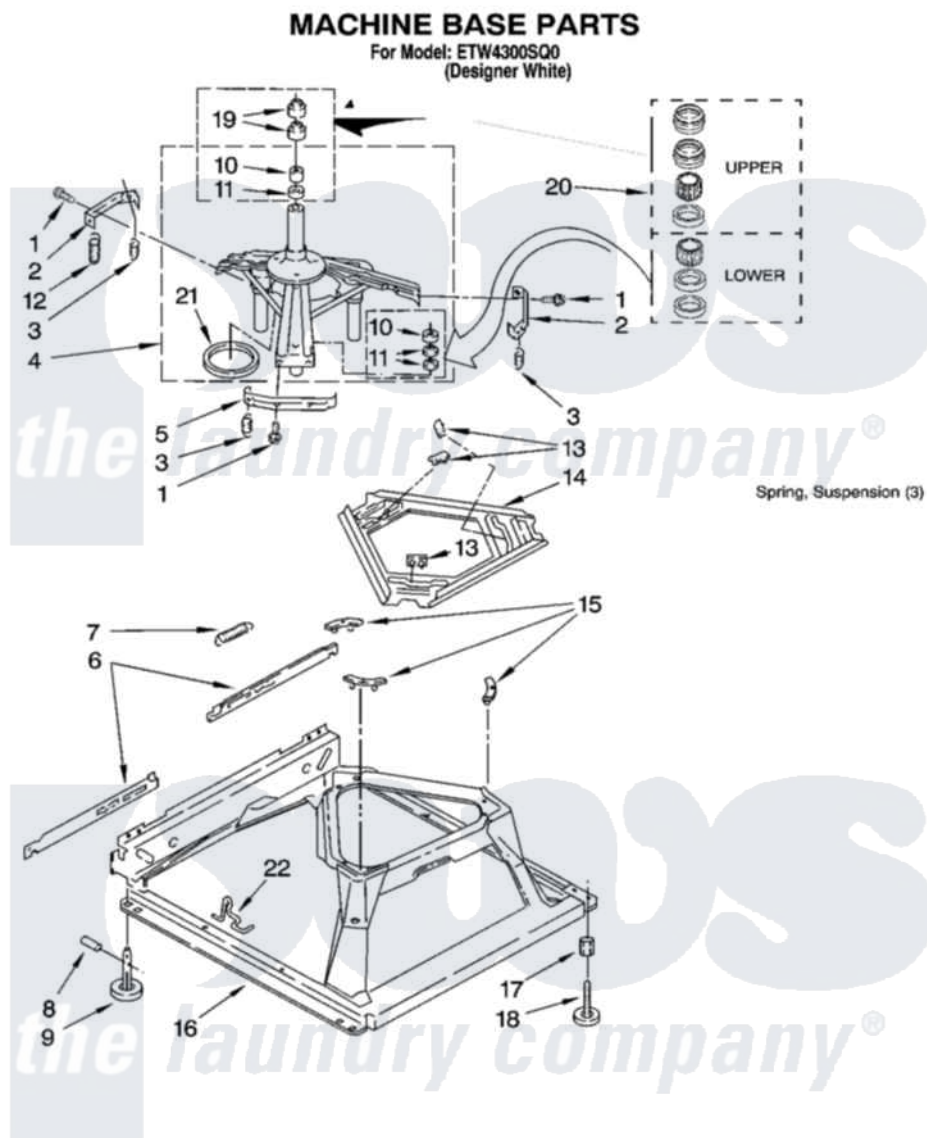

Whirlpool ETW4300SQ 05 - MACHINE BASE PARTS

8

8181305

[Whirlpool Residential Whirlpool ETW4300SQ Washer Parts](#) Parts Diagram 05 - MACHINE BASE PARTS
Click on the part number to view part

Item	Original Part Number	Replaced By	Status	Part Description
1	3400076			Screw, Bracket Mounting
2	64067			Bracket, Spring Outer
3	63907			Spring, Suspension
4	8575214	280184		Support
5	64065			Bracket, Spring Outer
6	63466			Link, Leveling Mechanism
7	62597	8316845		Spring
8	62837			Pin, Knurled
9	62596	285244		Feet-Leveling
10	8546455			Bearing, Centerpost
11	357409	359449		Seal, Agitator Shaft
12	8534035	285901		Spring
13	62568	285219		Pad
14	3946509			Plate, Suspension
15	3363660	285744		Pad
16	3946512	285771		Base

17	3359452		Nut, Lock
18	389102	W10001130	Foot, Leveling
19	8577376		Seal, Centerpost
20	285203		Centerpost Bearing Kit
21	63134		Ring, Sound Deadening
22	63806	W10145155	Retainer, Suspension Spring