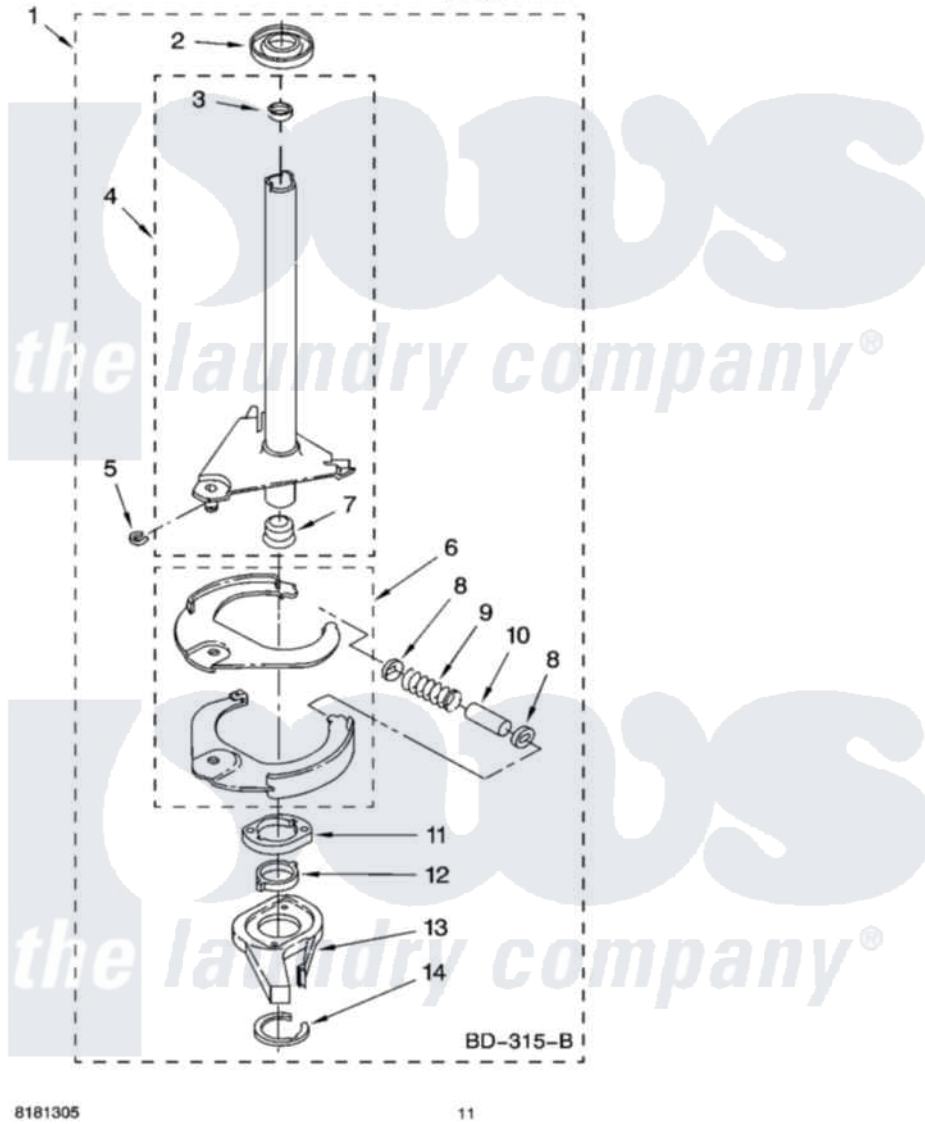

Whirlpool ETW4300SQ0 07 - BRAKE AND DRIVE TUBE PARTS

BRAKE AND DRIVE TUBE PARTS

For Model: ETW4300SQ0
(Designer White)

8181305

11

Whirlpool Residential Whirlpool ETW4300SQ0 Washer Parts Parts Diagram 07 - BRAKE AND DRIVE TUBE PARTS
Click on the part number to view part

Item	Original Part Number	Replaced By	Status	Part Description
1	388952	285792		Basketdrive
2	62658			Ring, Thrust
3	356427			Seal, Spin Pinion
4	64027	64208		Tube-Spin
5	64035	W10083190		Ring, Retaining
6	64232	285438		Shoe-Brake
7	62703	8546462		"T" Bearing, Spin Tube
8	3353956	285658		Sleeve
9	387806		Not Available	Spring, Brake
10	3355360	285658		Sleeve
11	661516	8546461		Cam, Brake Release
12	63022			Sleeve, Cam
13	64194	285790		Lining
14	90368	W10083200		Ring, Retaining
"	BLANK		Not Available	Following Parts Not Illustrated
"	285208			Lubricant