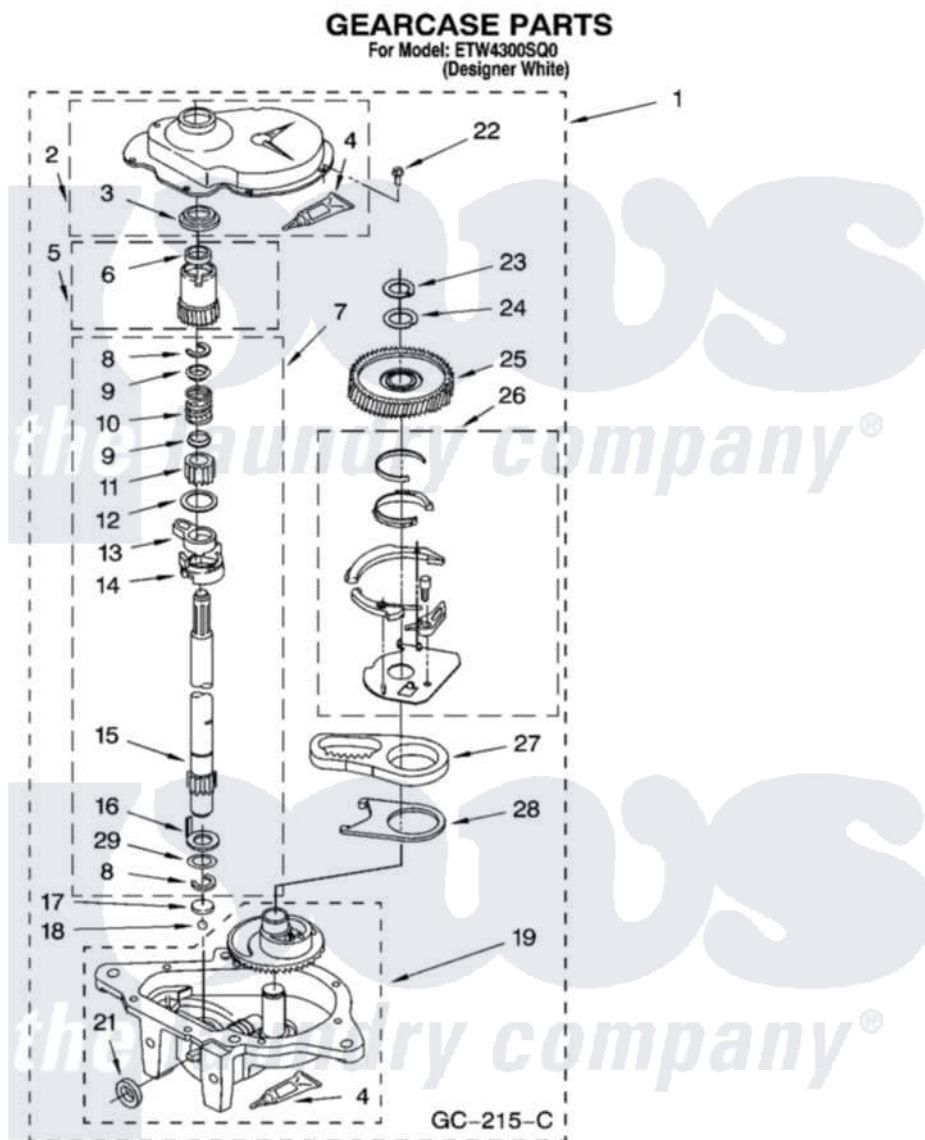

# Whirlpool ETW4300SQ 08 - GEARCASE PARTS

12

8181305

Whirlpool [Residential Whirlpool ETW4300SQ0 Washer Parts](#) Parts Diagram 08 - GEARCASE PARTS  
Click on the part number to view part

Item	Original Part Number	Replaced By	Status	Part Description
1	3360630	<a href="#">3360629</a>		Gearcase
2	<a href="#">285202</a>			Cover, Gearcase
3	<a href="#">3349985</a>			Seal, Gearcase Cover
4	<a href="#">285195</a>			Sealer Sealer, Gasket
5	63320	<a href="#">285362</a>		Gear and Pinion
6	<a href="#">356427</a>			Seal, Spin Pinion
7	<a href="#">389387</a>			Shaft, Agitator
8	90369		Not Available	Ring, Retaining (2)
9	<a href="#">62677</a>			Retainer, Spring
10	<a href="#">62676</a>			Spring, Agitator
11	63273	<a href="#">285509</a>		Shaft, Agitator
12	<a href="#">62619</a>			Washer, Agitator Gear
13	62580	<a href="#">285206</a>		Cam-Agitator
14	62581	<a href="#">285206</a>		Cam-Agitator
15	<a href="#">285509</a>			Shaft, Agitator
16	<a href="#">62618</a>			Washer, Cam Thrust

17	16018	<a href="#">285205</a>	Bearing
18	85529	<a href="#">285205</a>	Bearing
19	389230	<a href="#">285515</a>	Gearcase
21	<a href="#">285352</a>		Seal Kit, Thrust Plug
22	<a href="#">3351614</a>		Screw, Gearcase Cover Mounting
23	3362552	<a href="#">285765</a>	Ring-Retr
24	285735	<a href="#">285766</a>	Washer Kit, Thrust
25	62570	<a href="#">285362</a>	Gear and Pinon
26	388253	<a href="#">999516</a>	Shelf-Glas
27	3349296	<a href="#">8546456</a>	Rack, Connecting
28	<a href="#">62621</a>		Actuator, Shift
29	<a href="#">388815</a>		Washer, Intermediate 1 3976263 Miscellaneous Parts Bag 2 3976300 Washer, Inlet Hose 3 3366913 Clamp, Hose