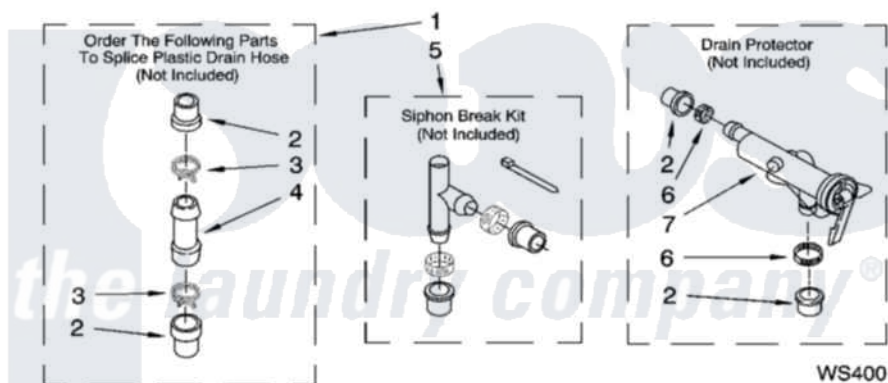

**Whirlpool ETW4300SQ 09 - WATER SYSTEM PARTS, OPTIONAL PARTS
(NOT INCLUDED)**

WATER SYSTEM PARTS

For Model: ETW4300SQ0
(Designer White)

8181305

13

Whirlpool [Residential Whirlpool ETW4300SQ0 Washer Parts](#) Parts Diagram 09 - WATER SYSTEM PARTS, OPTIONAL PARTS (NOT INCLUDED)

[Click on the part number to view part](#)

Item	Original Part Number	Replaced By	Status	Part Description
1	285442			Water System Parts
2	285321			Water System Parts
3	370447	285655		Clamp, Hose
4	16272			Connector, Straight
5	285320			Water System Parts
6	65349	285655		Clamp, Hose
7	367031			Water System Parts
"	BLANK		Not Available	Order The Following Parts To Splice Plastic Drain Hose (Not Included) Siphon Break Kit (Not Included) Drain Protector (Not In
	72017			Paint, Touch-Up
"	350938			Paint, Pressurized Spray B
"	350930			Paint, Pressurized Spray B
"	799344			Paint, Touch-Up)