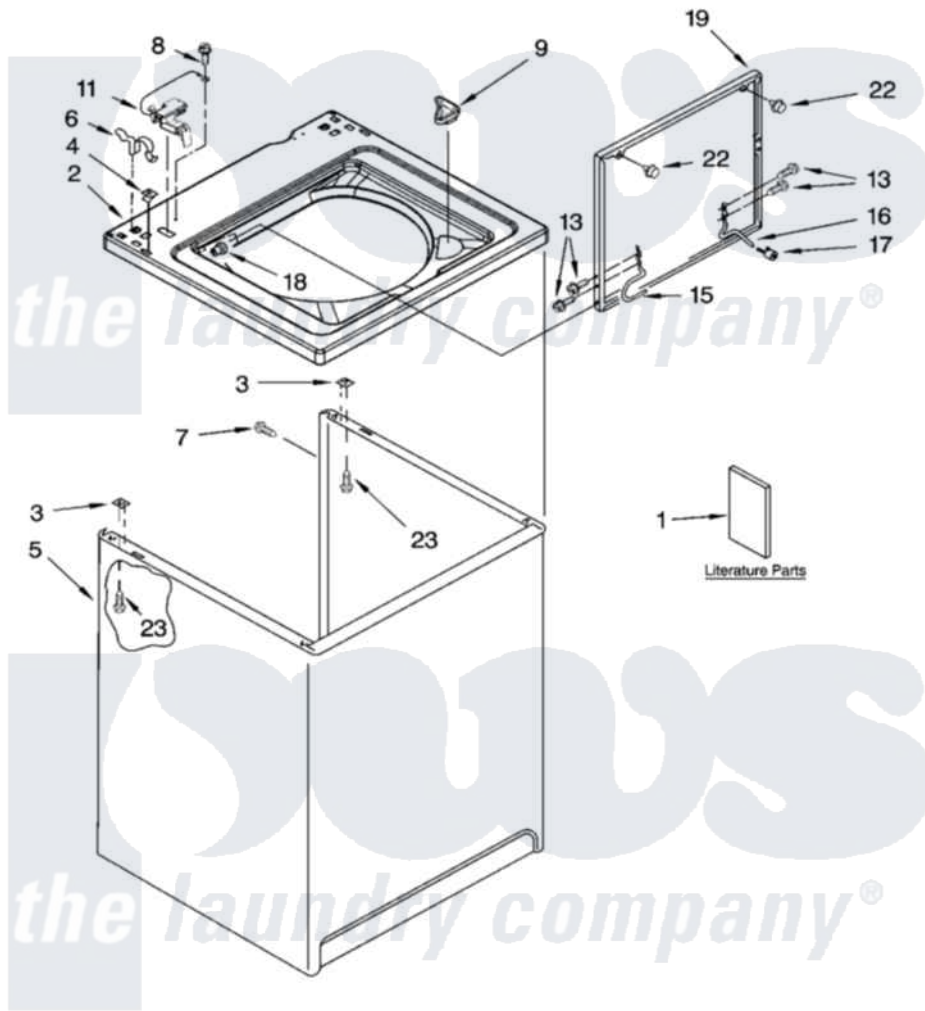

Whirlpool ETW4300SQ1 01 - TOP AND CABINET PARTS

TOP AND CABINET PARTS

For Model: ETW4300SQ1
(White)

AUTOMATIC
WASHER

9-06 Litho in U.S.A. (drd)

1

Part No. W10114237

Whirlpool [Residential Whirlpool ETW4300SQ1 Washer Parts](#) Parts Diagram 01 - TOP AND CABINET PARTS
Click on the part number to view part

Item	Original Part Number	Replaced By	Status	Part Description
1	W10112488		Not Available	Installation Instructions
"	3957878		Not Available	Feature Sheet
"	3955886		Not Available	Use & Care Guide
"	W10023560		Not Available	Energy Guide
"	8578912		Not Available	Wiring Diagram
2	8318064			Top
3	62750			Spacer, Cabinet To Top (4)
4	357213			Nut, Push-In
5	63424			Cabinet
6	62780			Clip, Top And Cabinet And Rear Panel
7	3357011	308685		Side Trim)
8	3351614			Screw, Gearcase Cover Mounting
9	3362952			Dispenser, Bleach
11	8318084			Switch, Lid
13	3351355	W10119828		Screw, Lid Hinge Mounting

15	8318088		Hinge, Lid
16	54583		Hinge, Lid
17	19119		Bumper, Lid Hinge
18	21258		Bearing, Lid Hinge
19	8580061	W10193857	Lid
22	9724509		Bumper, Lid
23	3390631		Screw, 10-16 X 3/8