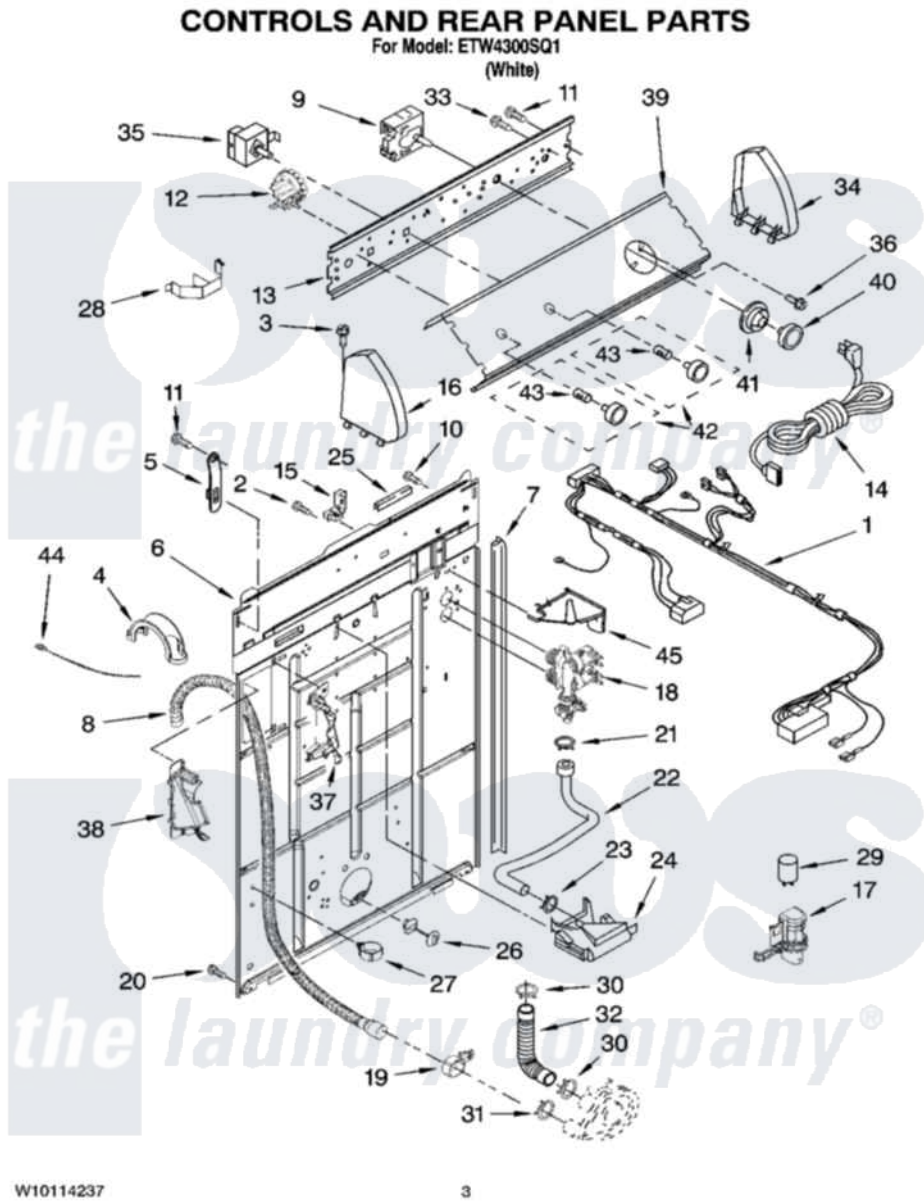

Whirlpool ETW4300SQ1 02 - CONTROLS AND REAR PANEL PARTS

Whirlpool [Residential Whirlpool ETW4300SQ1 Washer Parts](#) Parts Diagram 02 - CONTROLS AND REAR PANEL PARTS

[Click on the part number to view part](#)

Item	Original Part Number	Replaced By	Status	Part Description
1	3958082			Harness, Wiring
2	9740848			Screw, Mixing Valve Mounting
3	388326			Screw, 8-18 X 1.25
4	8577378			U-Bend, Drain Hose
5	8568314			Strap, Console
6	8318015			Panel, Rear
7	62747			Pad, Rear Panel
8	8559373	W10096921		Drain Hose Assembly
9	8572976			Timer, Control
10	3351614			Screw, Gearcase Cover Mounting
11	90767			Screw, 8A X 3/8 HeX Washer Head Tapping
12	8577844	W10339251		Switch-WL
13	3948608			Bracket, Control
14	8578842	285800		Cord-Power

15	3952821	285777	Relief-Str
16	8274437	279960	Endcap
17	8318046		Clip, Capacitor
18	8578340		Valve, Water Inlet W/Bi-Metal
19	8541668		Clamp, Hose
20	62863	3390631	Screw, 10-16 X 3/8
21	301958	596669	Clamp, Manifold
22	8317974	8317926	Hose, Vacuum Break
23	370450	596669	Clamp, Manifold
24	387606	3360977	Break-Vac
25	303294	3367669	Protector, Edge
26	8519200		Support, Rear Panel
27	8541667		Clamp, Hose
28	8055003		Clip, Harness And Pressure Switch
29	8572717		Capacitor, Motor Start
30	3363366	616099	Clamp
31	8317496	285655	Clamp, Hose
32	3951449	285871	Hose
33	3400073		Screw, Ground
34	8274434	279960	Endcap
35	8578337		Switch, Water Temperature
36	3400818		Screw, Timer Mounting
37	8541669		Bucket, Drain Hose
38	8541658		Bucket, Drain Hose
39	3956998		Panel, Console
40	8538949		Knob, Timer
41	8538955		Dial, Timer
42	8538957		Knob, Control
43	8536939		Clip, Knob
44	3347868	W10339879	Tie, Cable
45	8539874		Shield, Suds