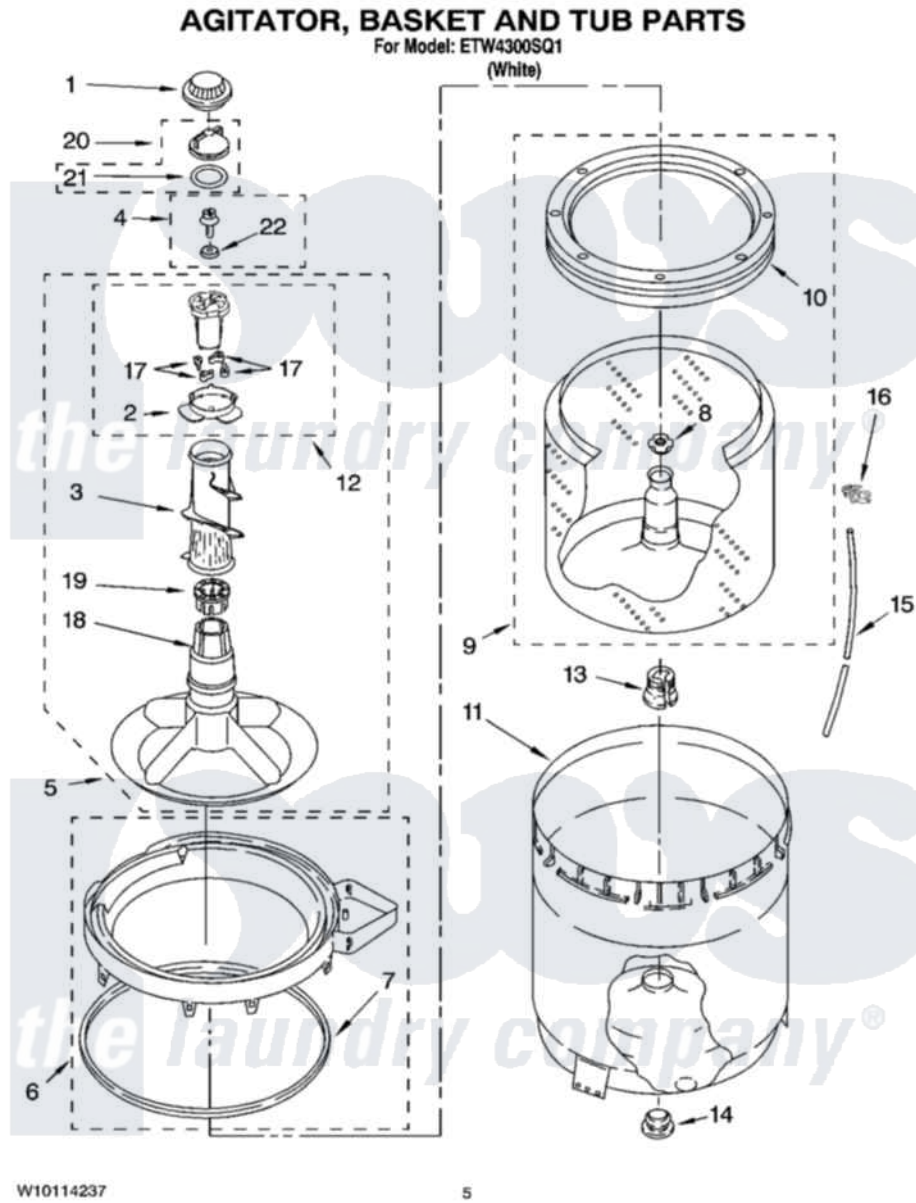

Whirlpool ETW4300SQ1 03 - AGITATOR, BASKET AND TUB PARTS

Whirlpool Residential Whirlpool ETW4300SQ1 Washer Parts Parts Diagram 03 - AGITATOR, BASKET AND TUB PARTS

Click on the part number to view part

Item	Original Part Number	Replaced By	Status	Part Description
1	3355758			Cap, Agitator
2	3363661			Bearing, Driven Cam
3	3348752			Mover, Clothes
4	358237			Screw And Washer
5	3348117	285565		Agitator
6	8528150	W10445870		Ring-Tub
7	3976308			Gasket, Tub Ring
8	21366			Nut, Spanner
9	8526017	W10389329		Clothes Container, Assembly
10	8519788	387240		Ring, Balance
11	63849			Strain Relief, Power Cord
12	3363663	285811		Cam-Agitator
13	389140			Tub Block, Basket Drive
14	383727			Gasket, Centerpodt
15	3347780	353244		Hose, Pressure Switch
16	2219077			Clip, Pressure Switch Hose