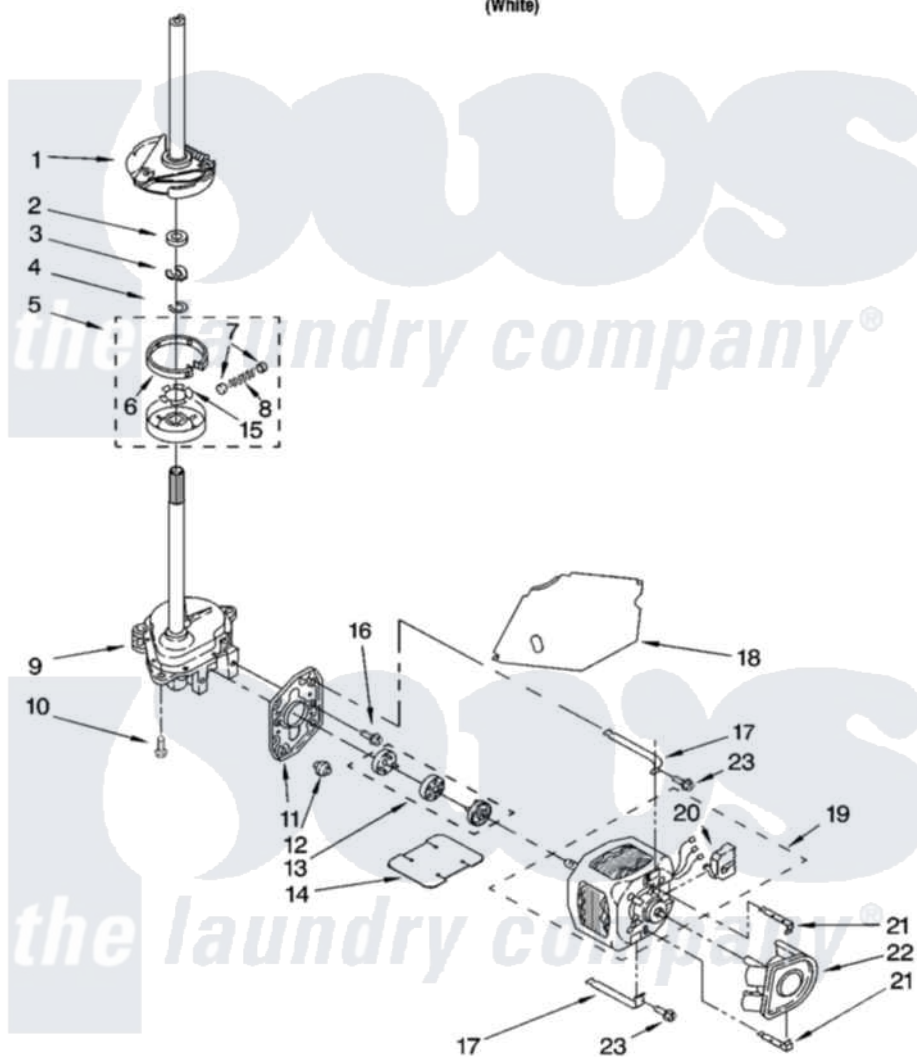

Whirlpool ETW4300SQ1 04 - BRAKE, CLUTCH, GEARCASE, MOTOR AND PUMP PARTS

BRAKE, CLUTCH, GEARCASE, MOTOR AND PUMP PARTS

For Model: ETW4300SQ1
(White)

W10114237

7

Whirlpool [Residential Whirlpool ETW4300SQ1 Washer Parts](#) Parts Diagram 04 - BRAKE, CLUTCH, GEARCASE, MOTOR AND PUMP PARTS
Click on the part number to view part

Item	Original Part Number	Replaced By	Status	Part Description
1	388952	285792		Basketdrive
2	63292			Washer, Spin Tube Thrust
3	62697	W10080230		Ring, Spin Tube Support
4	63283	285353		Ring
5	3951311	285785		Clutch
6	3951308	285790		Lining
7	62646			Cap, Clutch Spring
8	3946792			Spring And Damper Assembly
9	3360630	3360629		Gearcase
10	3357334	3400516		Screw Anti-Rattle
11	62611			Plate, Motor Mount To Gearcase
12	62691			Grommet, Motor
13	8559748	285753A		Coupling
14	3946532			Shield, Motor

15	3355454		Clip, Main Drive
16	3400516		Screw Anti-Rattle
17	3349637	W10086010	Retainer, Motor
18	3362089		Shield, Tub To Motor
19	8528158	661600	Motor, Main Drive
20	3952056		Switch, Main Drive Motor
21	8546127		Retainer, Pump
22	3363394		Pump
23	3387485	273556	Screw, 10-16 X 5/8