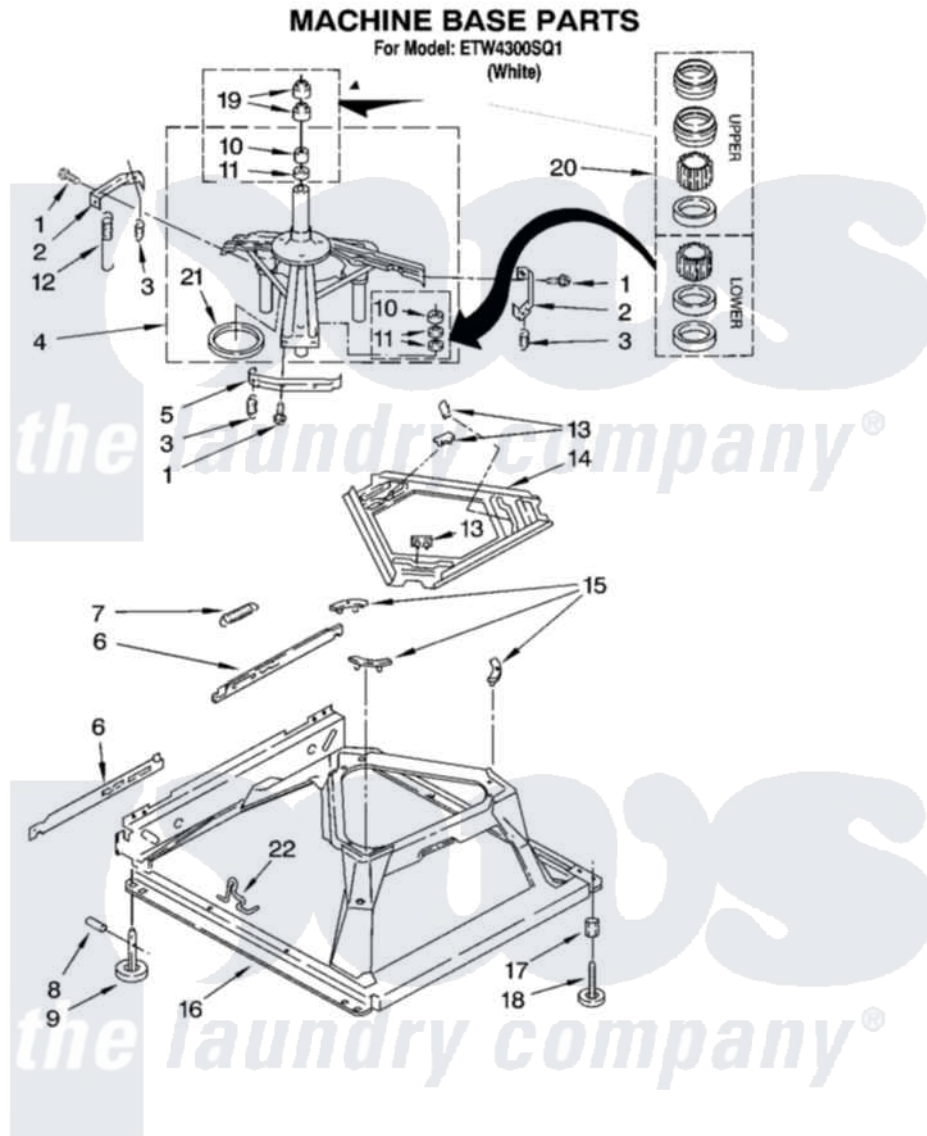

Whirlpool ETW4300SQ1 05 - MACHINE BASE PARTS

Whirlpool Residential Whirlpool ETW4300SQ1 Washer Parts Parts Diagram 05 - MACHINE BASE PARTS
 Click on the part number to view part

Item	Original Part Number	Replaced By	Status	Part Description
1	3400076			Screw, Bracket Mounting
2	64067			Bracket, Spring Outer
3	63907			Spring, Suspension
4	8575214	280184		Support
5	64065			Bracket, Spring Outer
6	63466			Link, Leveling Mechanism
7	62597	8316845		Spring
8	62837			Pin, Knurled
9	62596	285244		Feet-Leveling
10	8546455			Bearing, Centerpost
11	357409	359449		Seal, Agitator Shaft
12	8534035	285901		Spring
13	62568	285219		Pad
14	3946509			Plate, Suspension
15	3363660	285744		Pad
16	3946512	285771		Base

17	3359452	Nut, Lock
18	W10001130	Foot, Leveling
19	8577376	Seal, Centerpost
20	285203	Centerpost Bearing Kit
21	63134	Ring, Sound Deadening
22	63806	W10145155 Retainer, Suspension Spring