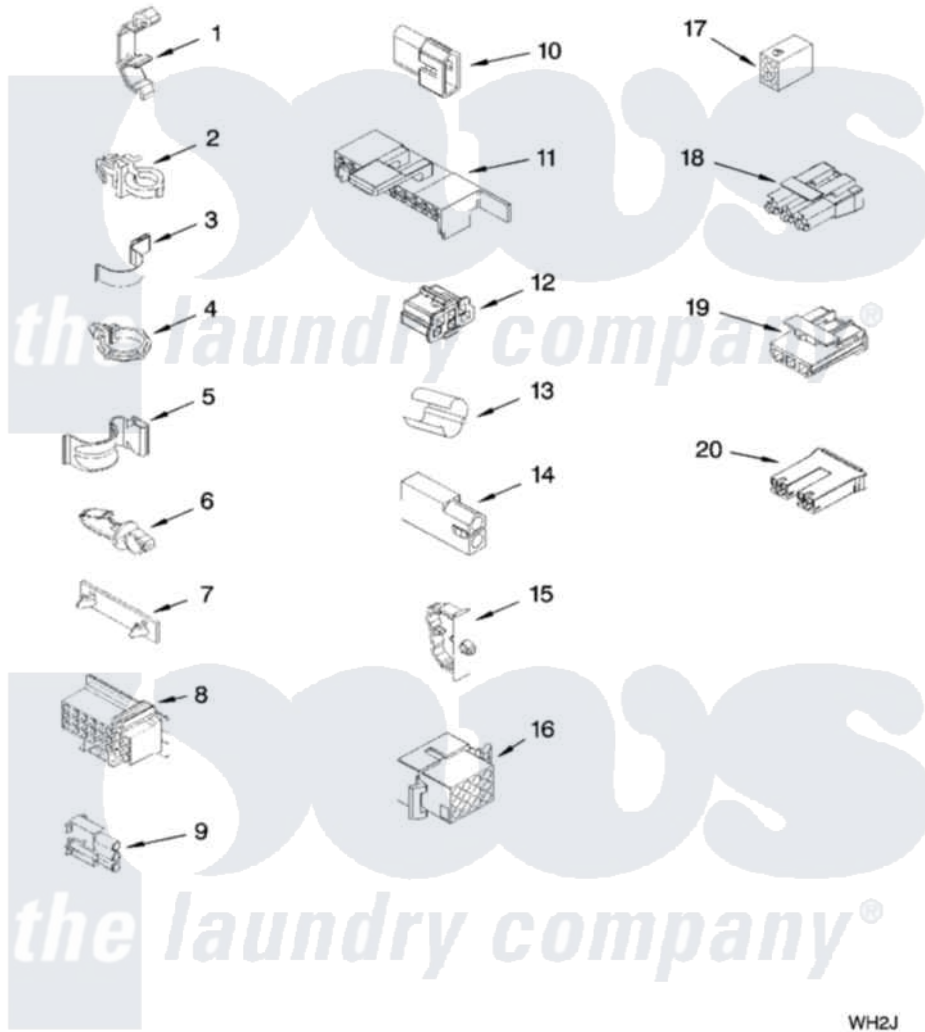

# Whirlpool ETW4300SQ1 06 - WIRING HARNESS PARTS

## WIRING HARNESS PARTS

For Model: ETW4300SQ1  
(White)

W10114237

9

Whirlpool [Residential Whirlpool ETW4300SQ1 Washer Parts](#) Parts Diagram 06 - WIRING HARNESS PARTS  
Click on the part number to view part

Item	Original Part Number	Replaced By	Status	Part Description
1	<a href="#">3349557</a>			Retainer, Harness
2	388498		Not Available	Clip, Harness
3	3347812	<a href="#">8528351</a>		Clip
4	3352501	<a href="#">8559320</a>		Restraint, Hose
5	<a href="#">90016</a>			Clip, Pressure Switch Hose
6	3390496	<a href="#">8281256</a>		Clip, Harness
7	<a href="#">389379</a>			Retainer, Side To Feature Panel
8	<a href="#">3948614</a>			Disconnect Block
"	<a href="#">352089</a>			Timer, Block Disconnect
9	<a href="#">62889</a>			Receptacle, Terminal
10	<a href="#">353424</a>			Plug, Terminal
11	<a href="#">62505</a>			Block, Disconnect
12	<a href="#">3347243</a>			Block, Disconnect
13	<a href="#">63523</a>			Harness, Protector
14	<a href="#">717252</a>			Receptacle, Terminal
15	<a href="#">3352944</a>			Clip, Harness

16	3390423		Not Available	Block, Disconnect (12-Way) (Timer) (Use Term. 94613)
17	3347730		Not Available	Receptacle, (6-Way) (Use Term. 94613)
18	3948617	<a href="#">2172937</a>		Connector
19	<a href="#">3360056</a>			Connector
20	<a href="#">3354925</a>			Block, Connector
"	<a href="#">3354926</a>			Block, Connector