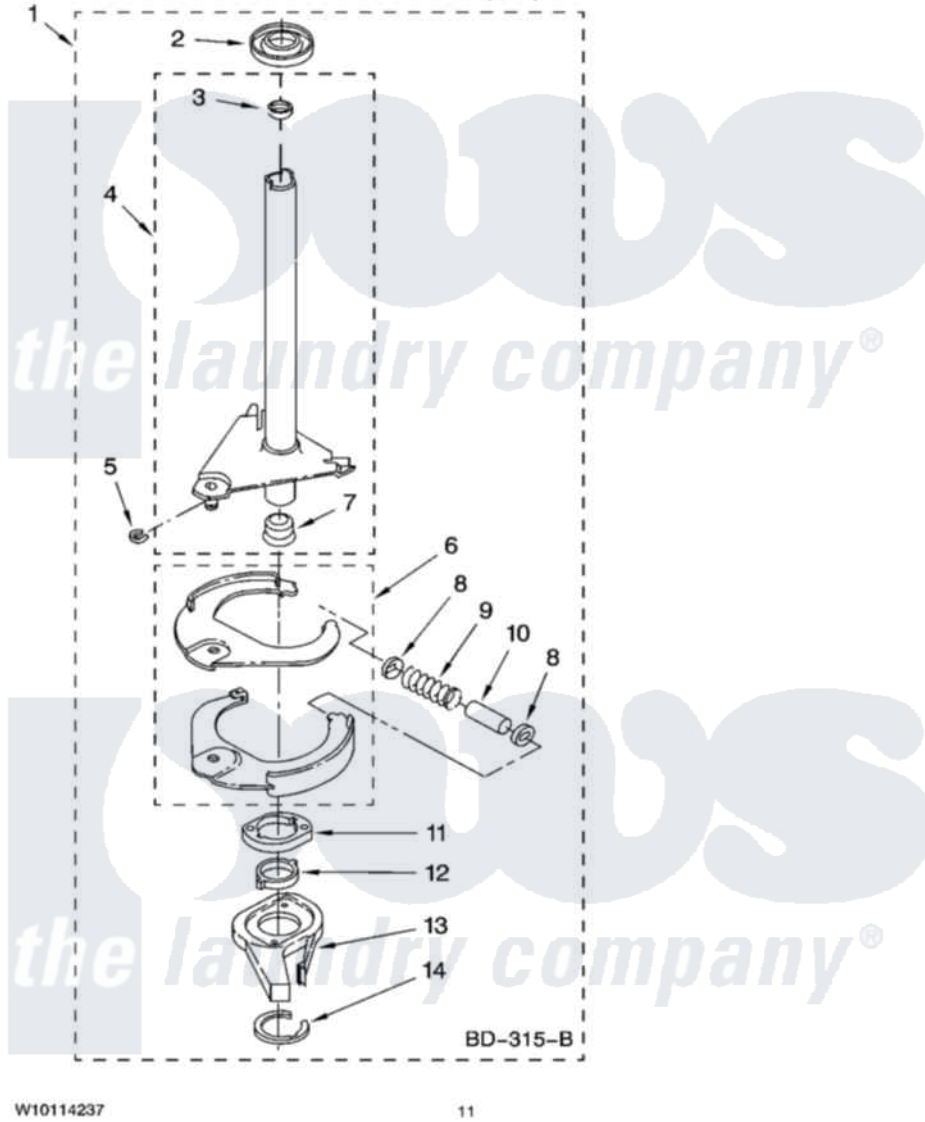

Whirlpool ETW4300SQ1 07 - BRAKE AND DRIVE TUBE PARTS

BRAKE AND DRIVE TUBE PARTS

For Model: ETW4300SQ1
(White)

W10114237

11

Whirlpool Residential Whirlpool ETW4300SQ1 Washer Parts Parts Diagram 07 - BRAKE AND DRIVE TUBE PARTS
Click on the part number to view part

Item	Original Part Number	Replaced By	Status	Part Description
1	388952	285792		Basketdrive
2	62658			Ring, Thrust
3	356427			Seal, Spin Pinion
4	64027	64208		Tube-Spin
5	64035	W10083190		Ring, Retaining
6	64232	285438		Shoe-Brake
7	62703	8546462		"T" Bearing, Spin Tube
8	3353956	285658		Sleeve
9	387806		Not Available	Spring, Brake
10	3355360	285658		Sleeve
11	661516	8546461		Cam, Brake Release
12	63022			Sleeve, Cam
13	64194	285790		Lining
14	90368	W10083200		Ring, Retaining
"	BLANK		Not Available	Following Parts Not Illustrated
"	285208			Lubricant